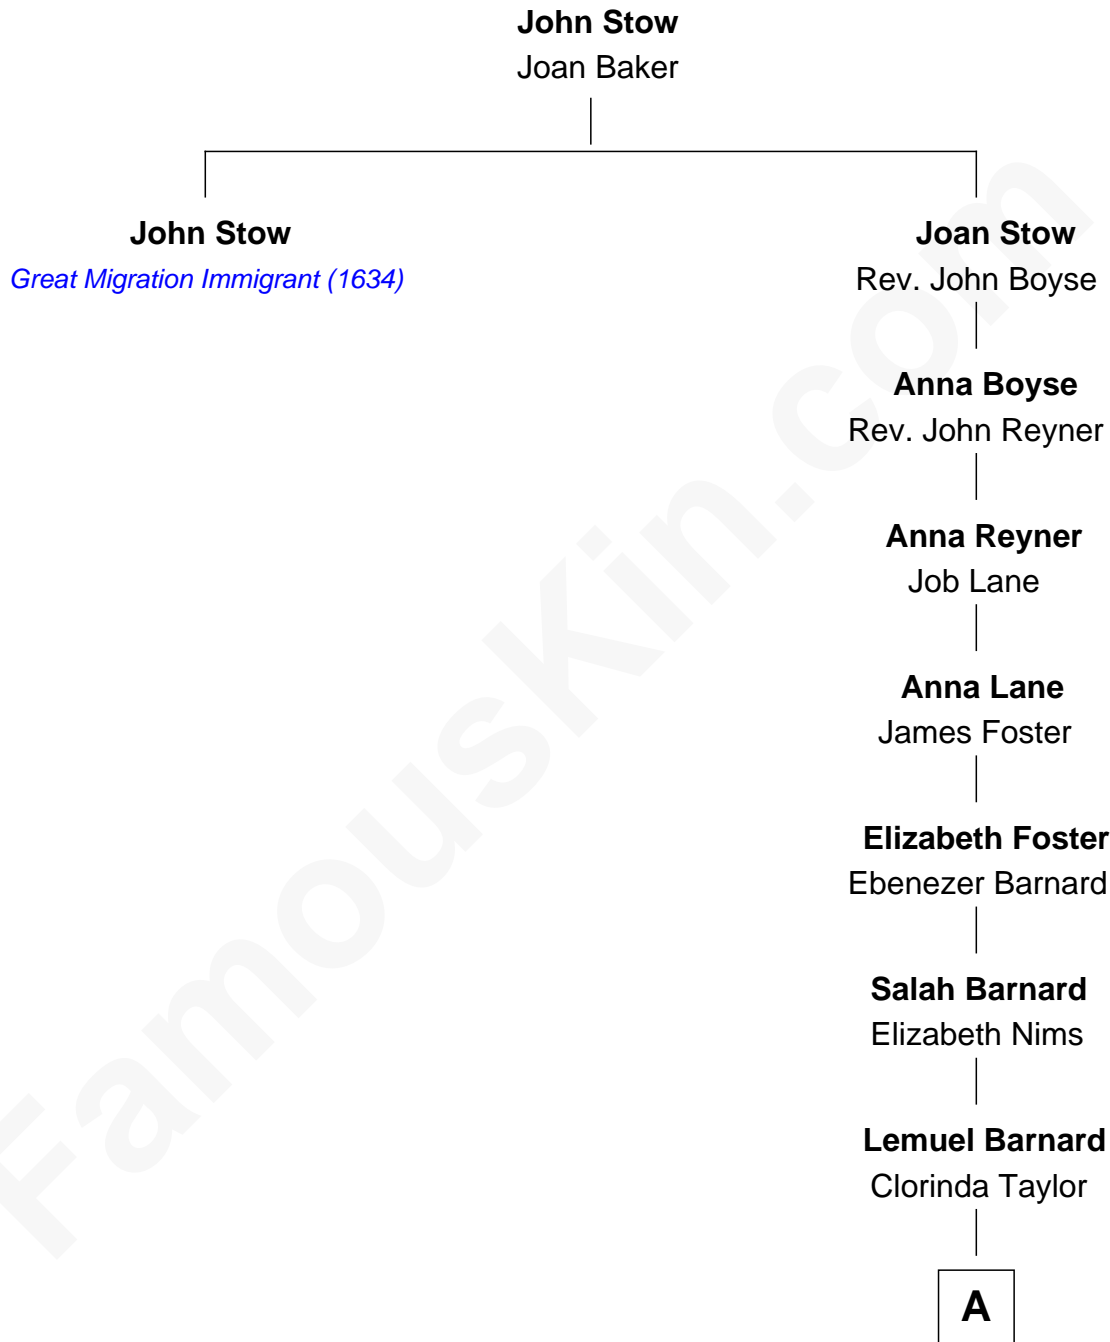

# FamousKin.com Relationship Chart of

**John Stow**

(c1581/2 - c1652) *Great Migration Immigrant (1634)*

8th great-granduncle of

**Lillian Gish**

*Stage, TV and Movie Actress*

**A**

—  
**Emily Ward Barnard**

Samuel H. Robinson

—  
**Elizabeth Ellen Robinson**

Henry C. McConnell

—  
**Mary Robinson McConnell**

James Lee Gish

—  
**Lillian Gish**

*Stage, TV and Movie Actress*