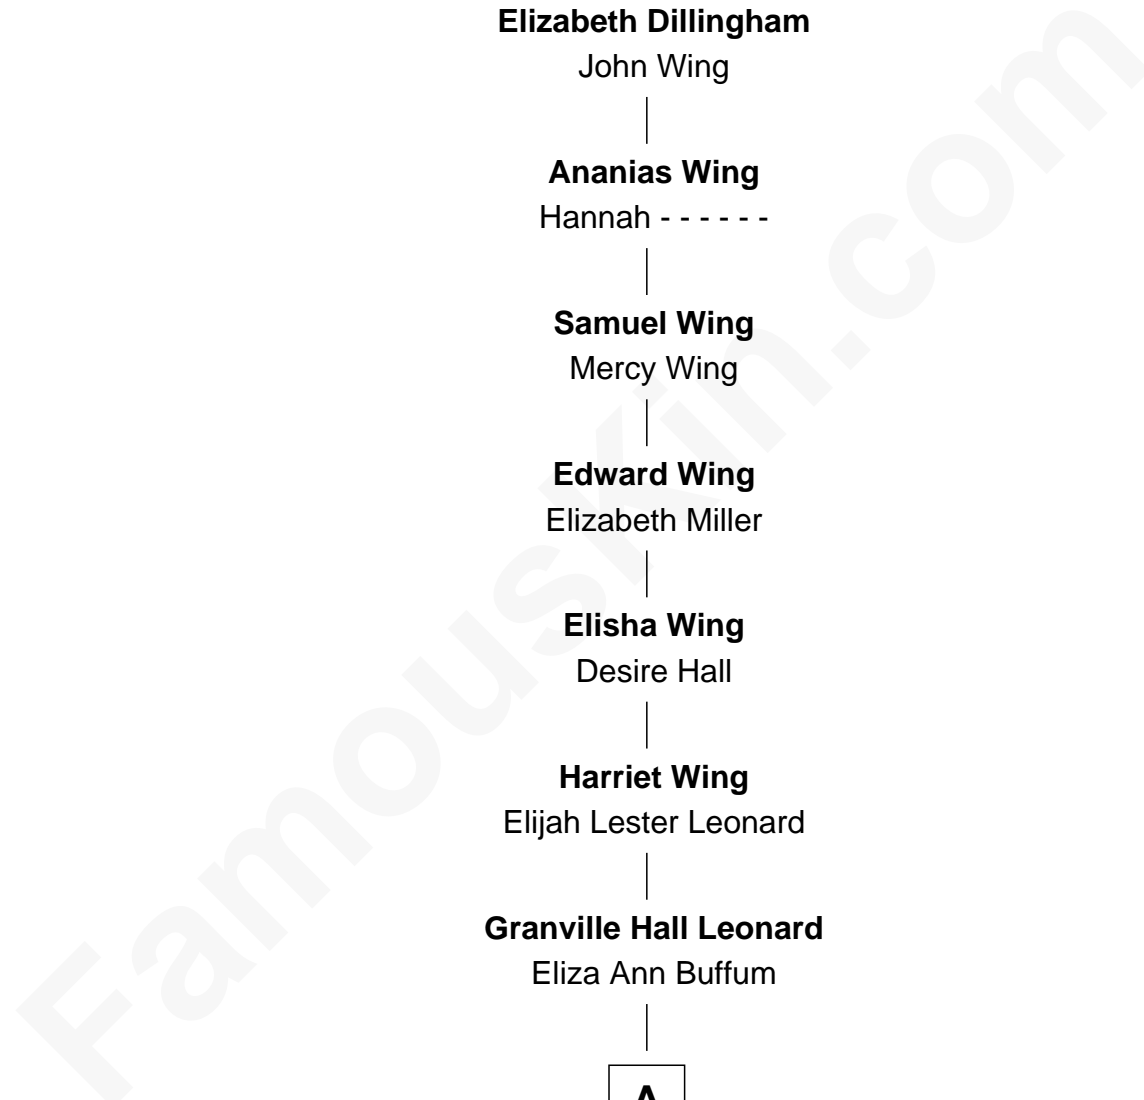

FamousKin.com
Relationship Chart of
Edward Dillingham

(c1595 - c1667) Great Migration Immigrant 1636

9th Great-grandfather of

James Taylor
Singer-Songwriter

Edward Dillingham

Ursula Carter

Elizabeth Dillingham

John Wing

Ananias Wing

Hannah - - - - -

Samuel Wing

Mercy Wing

Edward Wing

Elizabeth Miller

Elisha Wing

Desire Hall

Harriet Wing

Elijah Lester Leonard

Granville Hall Leonard

Eliza Ann Buffum

A

—
Emily Roxanna Leonard

Stanford Lyman Haynes

—
Theodosia Haynes

Alexander Taylor

—
Dr. Isaac Montrose Taylor

Gertrude Arline Woodard

—
James Taylor

Singer-Songwriter

FamousKin.com