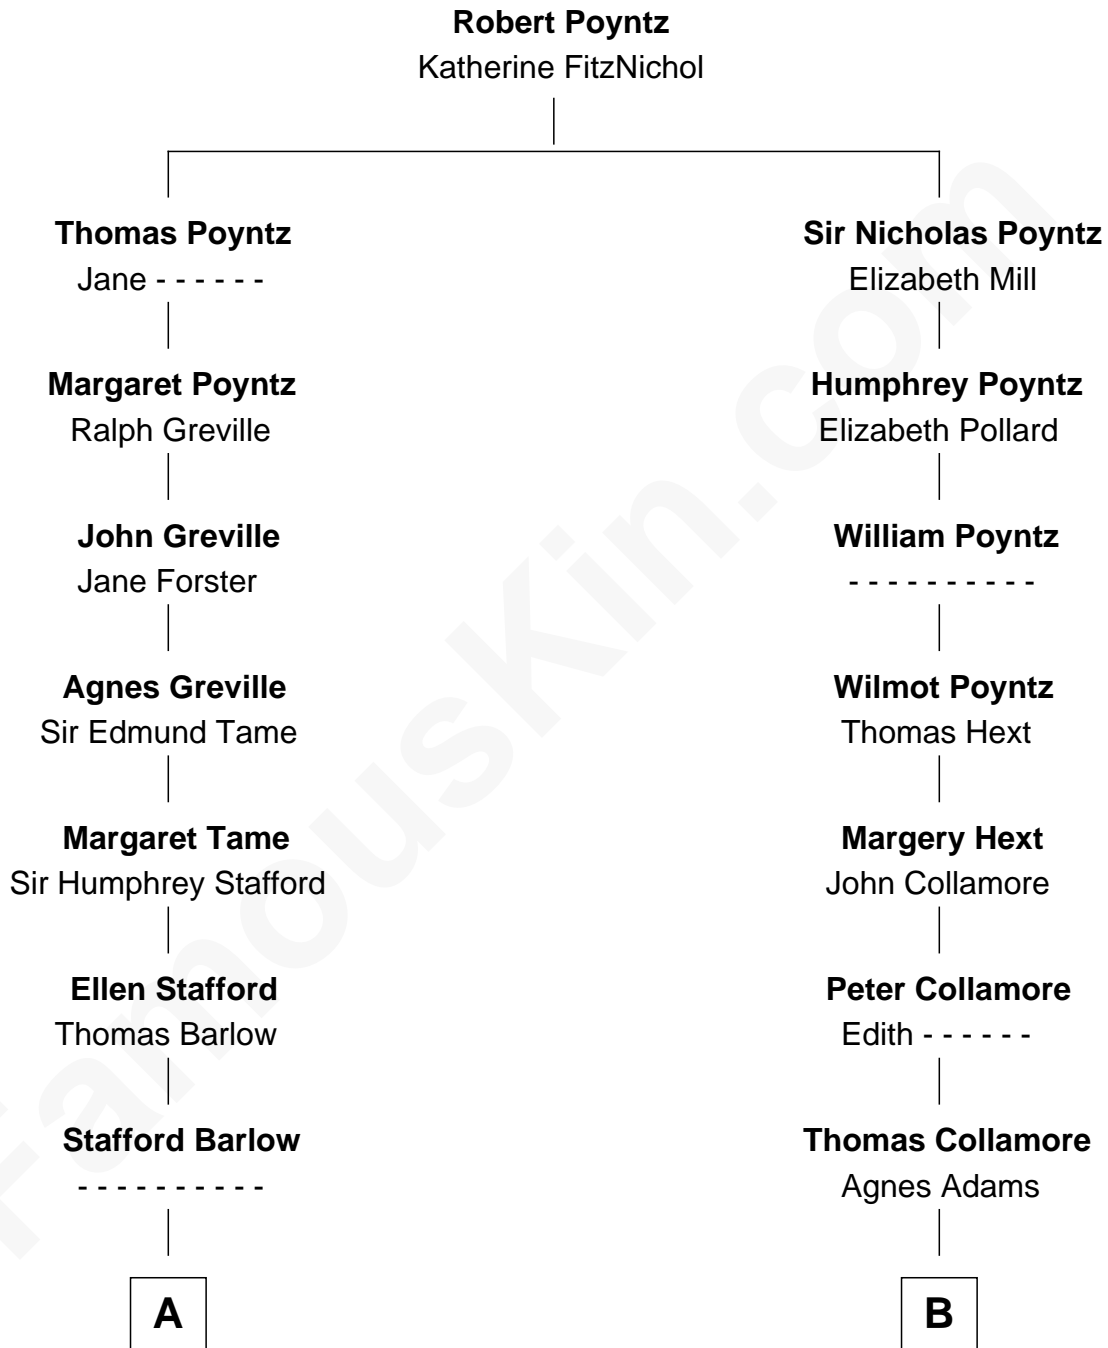

FamousKin.com

Relationship Chart of

Mitt Romney

70th Governor of Massachusetts

15th cousin 3 times removed of

Owen Brewster

54th Governor of Maine

C

George Wilcken Romney

Lenore Emily LaFount

Mitt Romney

70th Governor of Massachusetts

FamousKin.com