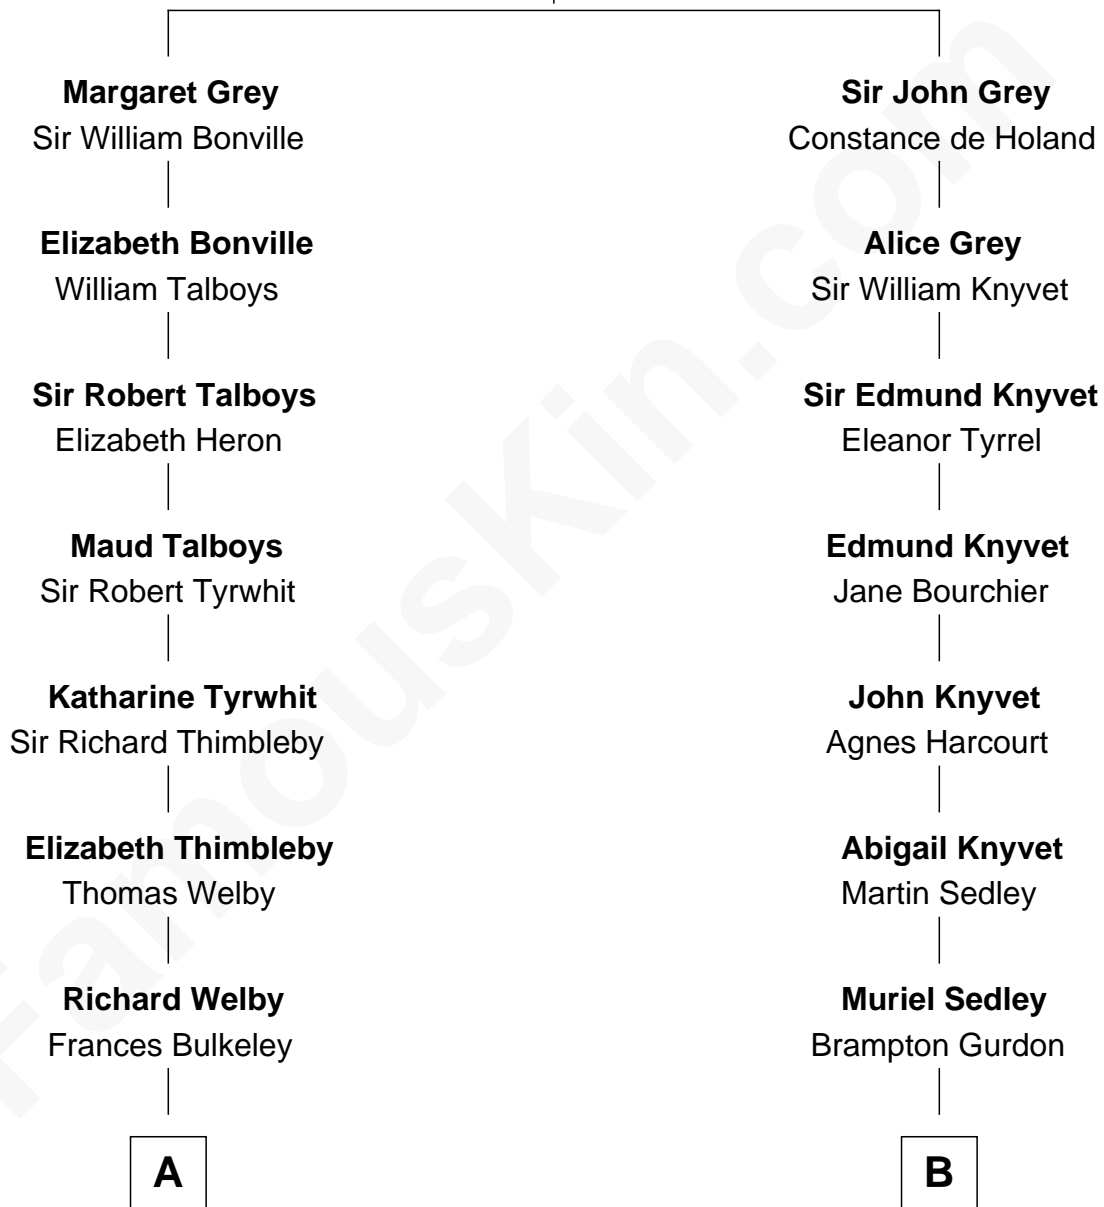

FamousKin.com Relationship Chart of

Mitt Romney

70th Governor of Massachusetts

17th cousin 1 time removed of

Story Musgrave

NASA Astronaut

Sir Reynold Grey

Margaret de Ros

C

—
Marguerite Swann

Percy Musgrave

—
Story Musgrave

NASA Astronaut

FamousKin.com