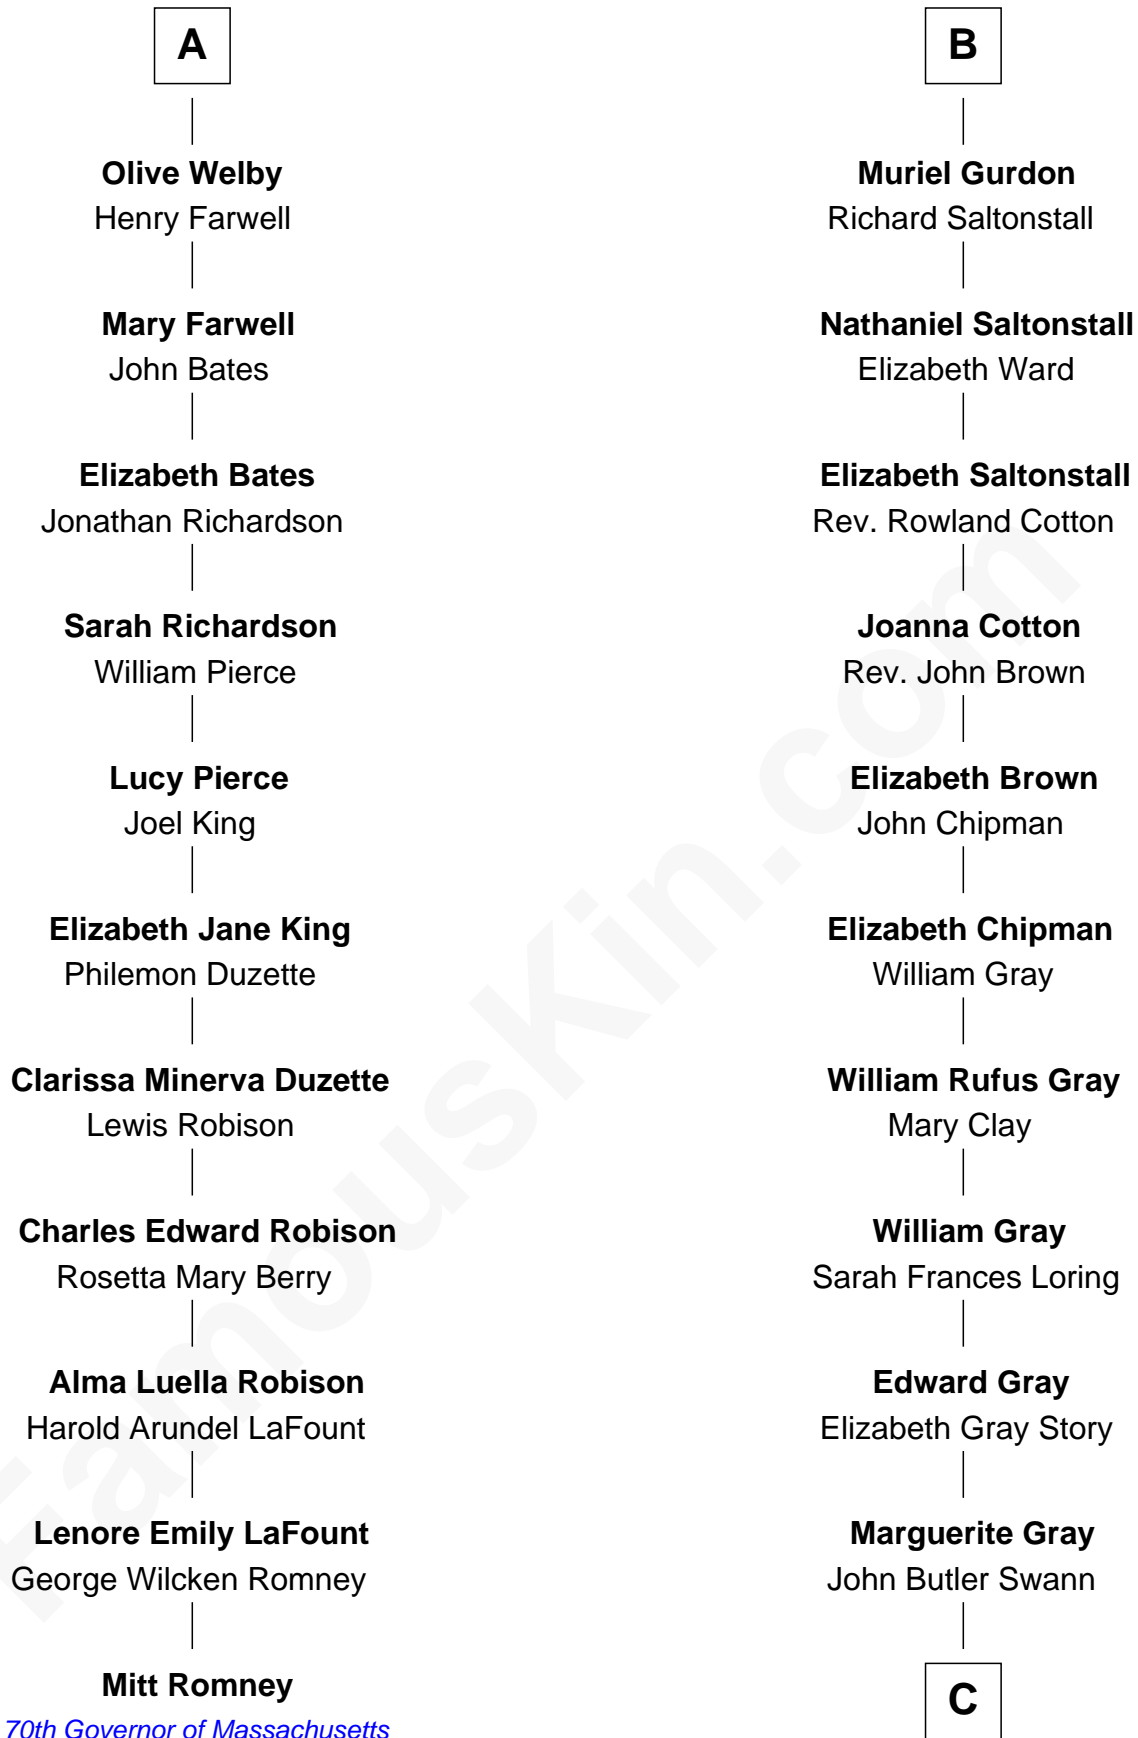

FamousKin.com Relationship Chart of

Mitt Romney

70th Governor of Massachusetts

17th cousin 1 time removed of

Story Musgrave

NASA Astronaut

Sir Reynold Grey

Margaret de Ros

C

—
Marguerite Swann

Percy Musgrave

—
Story Musgrave

NASA Astronaut

FamousKin.com