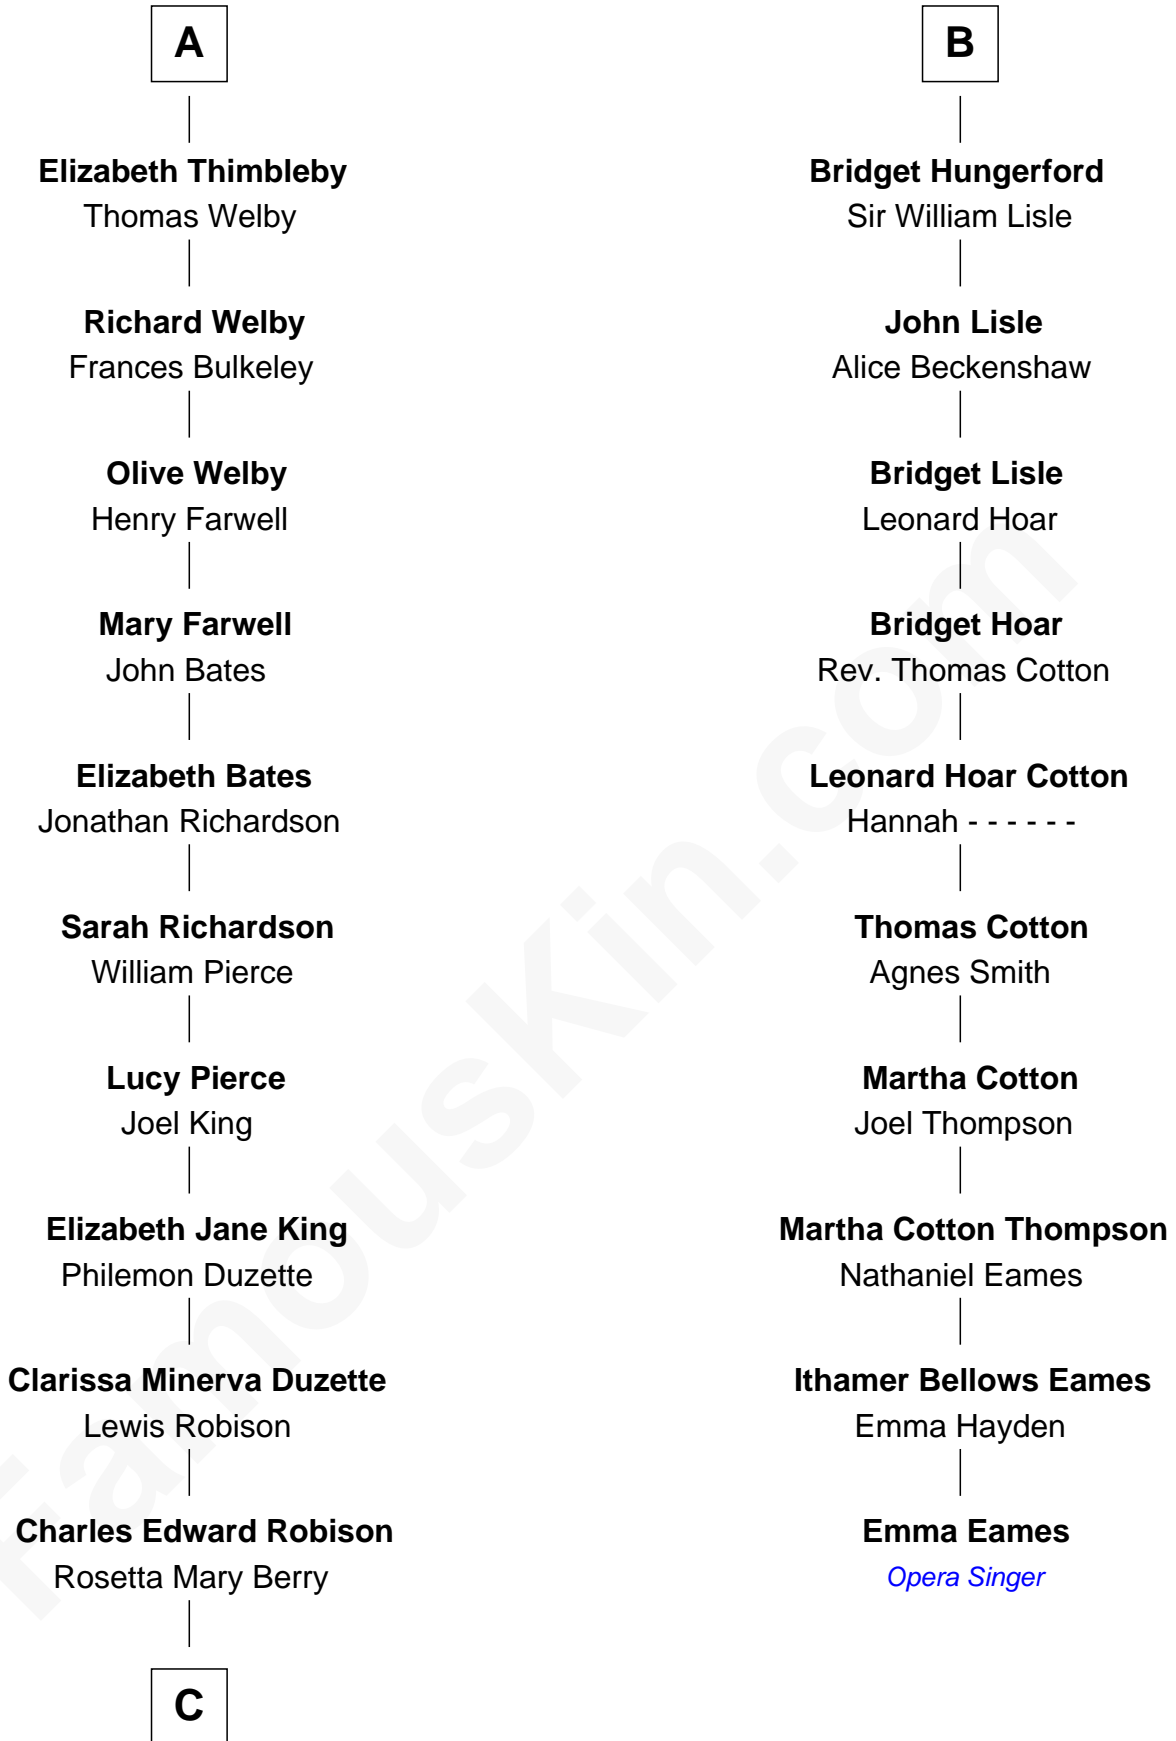

FamousKin.com

Relationship Chart of

Mitt Romney

70th Governor of Massachusetts

16th cousin 3 times removed of

Emma Eames

Opera Singer

C

—
Alma Luella Robison
Harold Arundel LaFount

—
Lenore Emily LaFount
George Wilcken Romney

—
Mitt Romney
70th Governor of Massachusetts

FamousKin.com