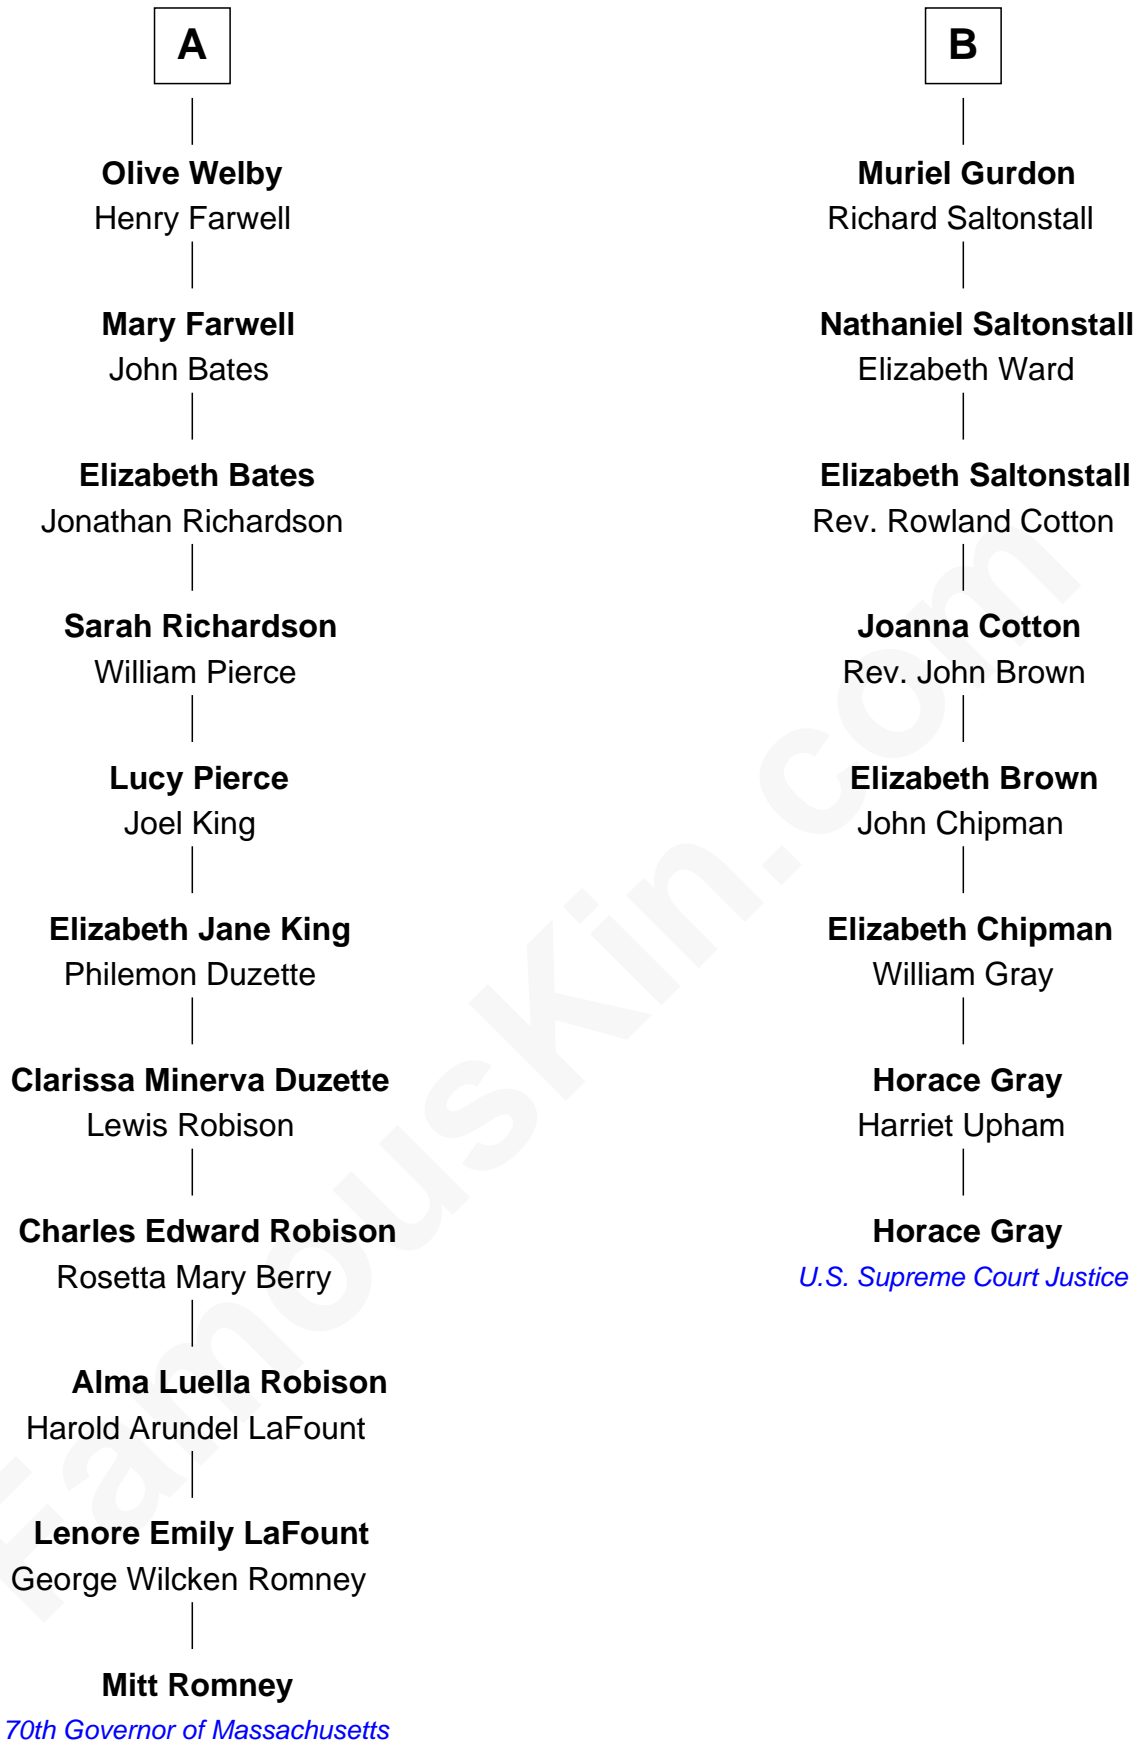

FamousKin.com Relationship Chart of

Mitt Romney

70th Governor of Massachusetts

14th cousin 3 times removed of

Horace Gray

U.S. Supreme Court Justice

Sir Reynold Grey

Margaret de Ros

Mitt Romney photo by [Gage Skidmore](#) (CC BY-SA 3.0)