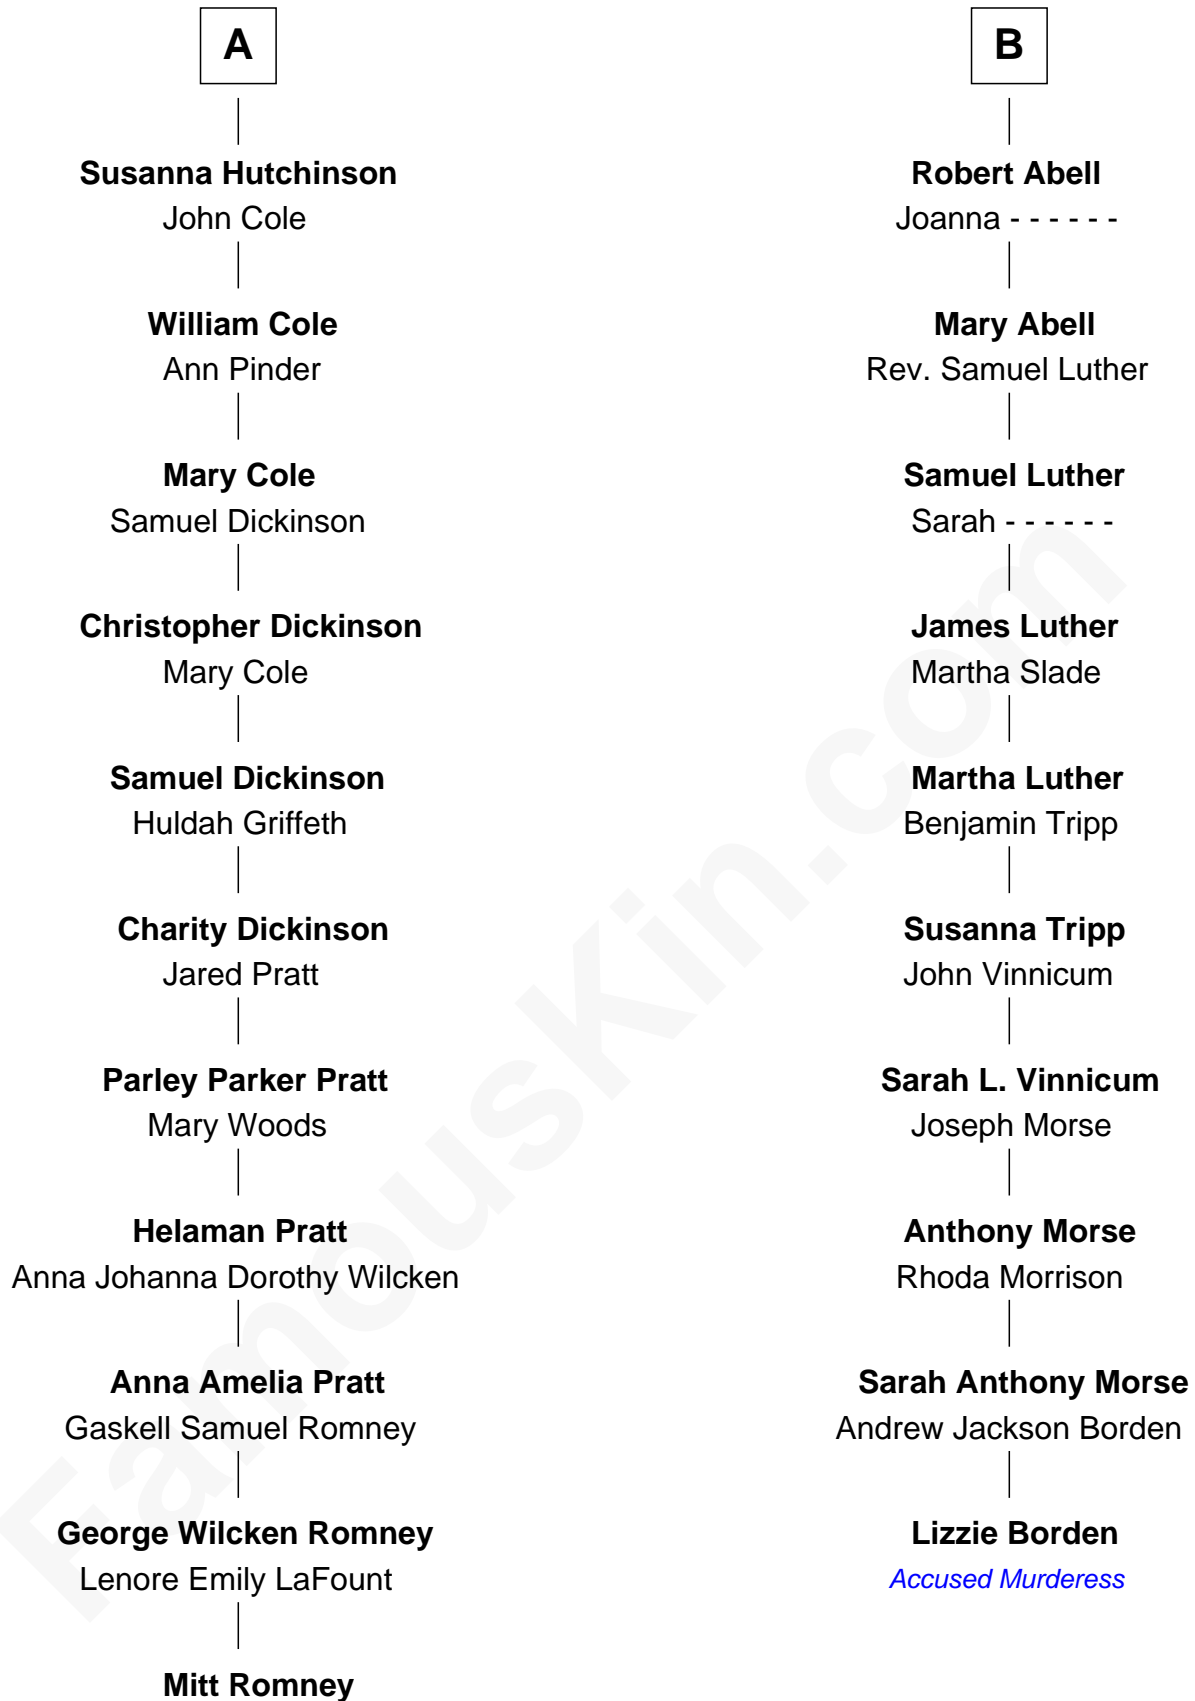

FamousKin.com Relationship Chart of

Mitt Romney

70th Governor of Massachusetts

16th cousin 1 time removed of

Lizzie Borden

Accused Murderess

Sir Walter Blount

Sancha de Ayala

Sir Thomas Blount

Margaret de Gresley

Sir Thomas Blount

Agnes Hawley

Anne Blount

William Marbury

Robert Marbury

Katherine Williamson

Sir John Sutton

Sir John Sutton

Elizabeth Berkeley

Jane Sutton

Thomas Mainwaring

Cecily Mainwaring

John Cotton

Sir George Cotton

Mary Onley

Richard Cotton

Mary Mainwaring

Frances Cotton

George Abell

B

Mitt Romney photo by [Gage Skidmore](#) (CC BY-SA 3.0)