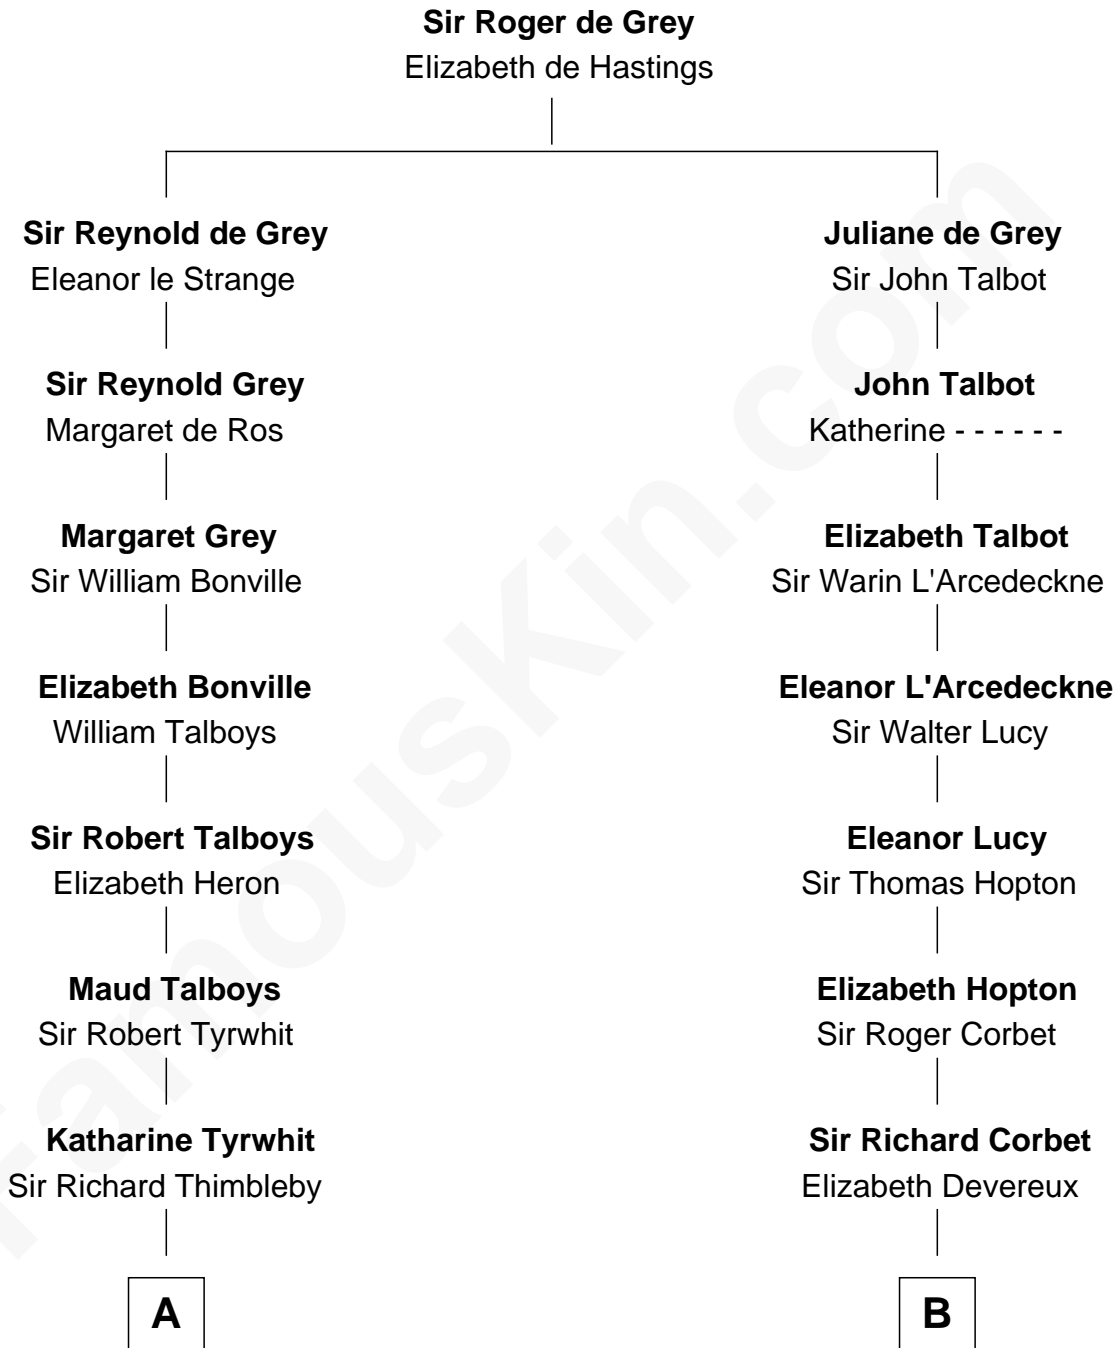

FamousKin.com

Relationship Chart of

Mitt Romney

70th Governor of Massachusetts

19th cousin 2 times removed of

Lizzie Borden

Accused Murderess

C

Alma Luella Robison
Harold Arundel LaFount

Lenore Emily LaFount
George Wilcken Romney

Mitt Romney
70th Governor of Massachusetts

D

Susanna Tripp
John Vinnicum

Sarah L. Vinnicum
Joseph Morse

Anthony Morse
Rhoda Morrison

Sarah Anthony Morse
Andrew Jackson Borden

Lizzie Borden
Accused Murderess