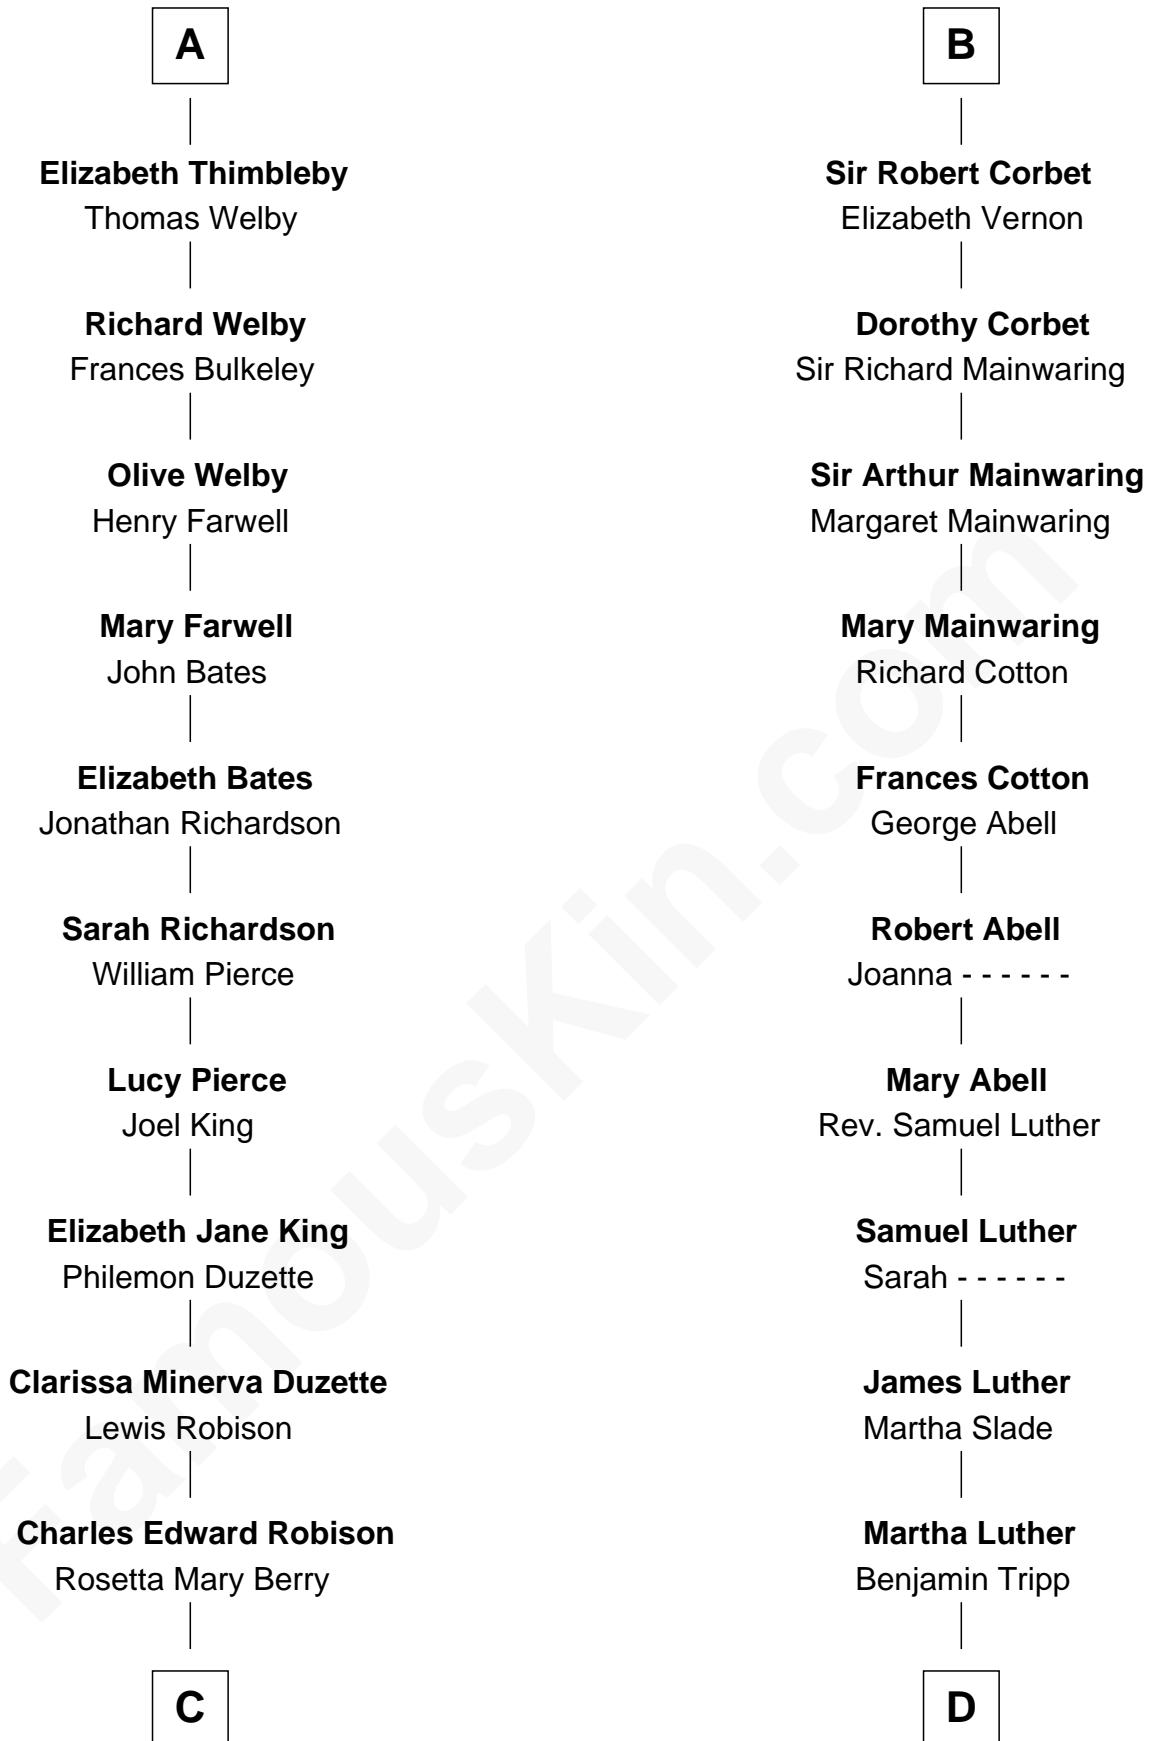

FamousKin.com

Relationship Chart of

Mitt Romney

70th Governor of Massachusetts

19th cousin 2 times removed of

Lizzie Borden

Accused Murderess

C

Alma Luella Robison
Harold Arundel LaFount

Lenore Emily LaFount
George Wilcken Romney

Mitt Romney
70th Governor of Massachusetts

D

Susanna Tripp
John Vinnicum

Sarah L. Vinnicum
Joseph Morse

Anthony Morse
Rhoda Morrison

Sarah Anthony Morse
Andrew Jackson Borden

Lizzie Borden
Accused Murderess