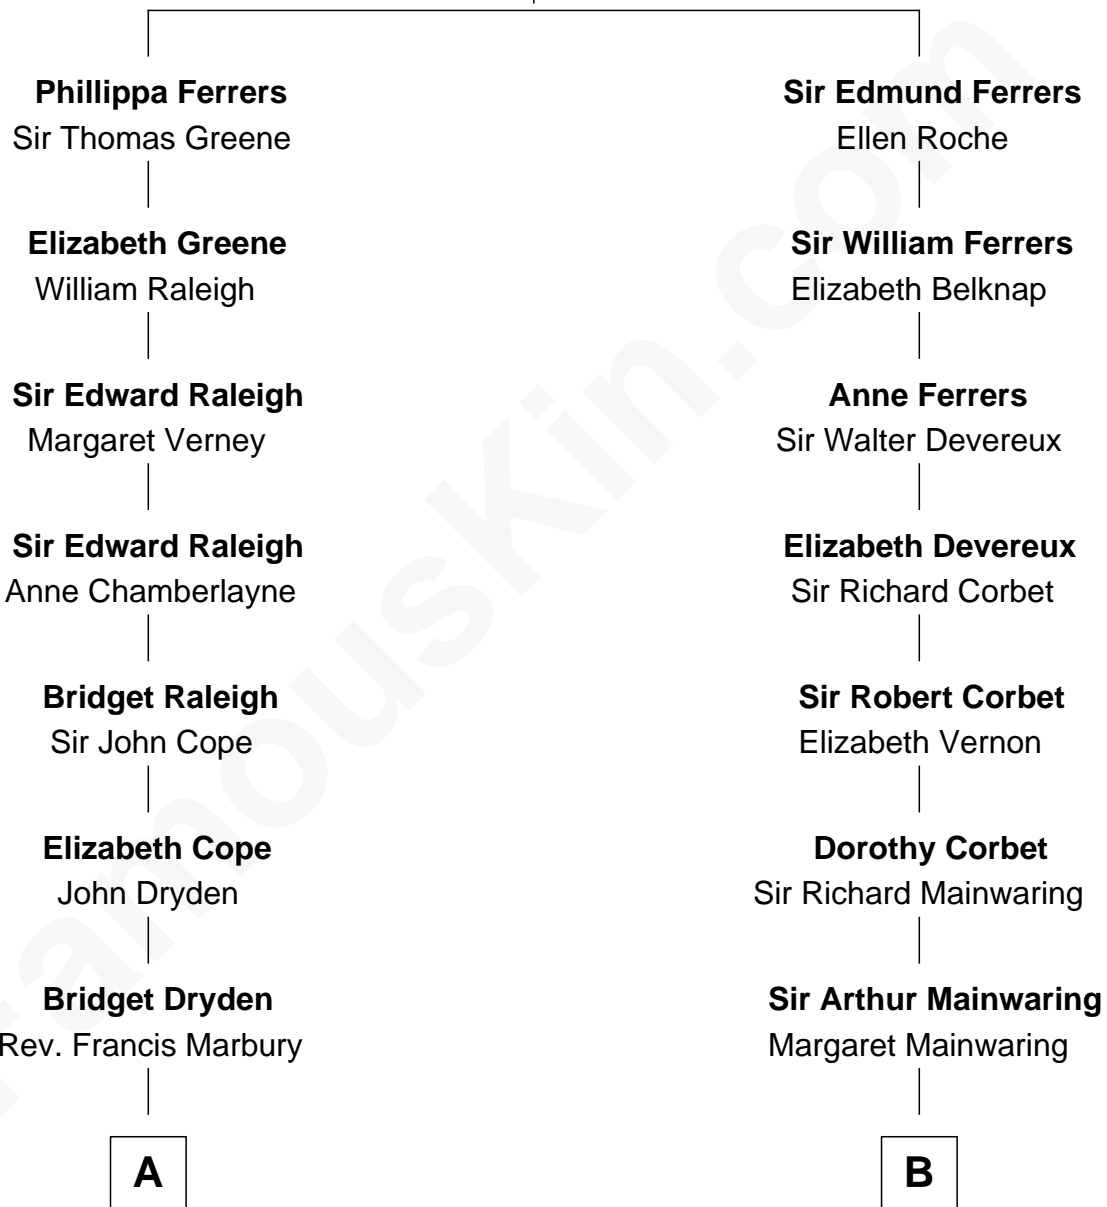

FamousKin.com Relationship Chart of

Mitt Romney

70th Governor of Massachusetts

18th cousin of

Lizzie Borden

Accused Murderess

Robert de Ferrers
Margaret Despencer

C

George Wilcken Romney

Lenore Emily LaFount

Mitt Romney

70th Governor of Massachusetts

D

Sarah Anthony Morse

Andrew Jackson Borden

Lizzie Borden

Accused Murderess

FamousKin.com