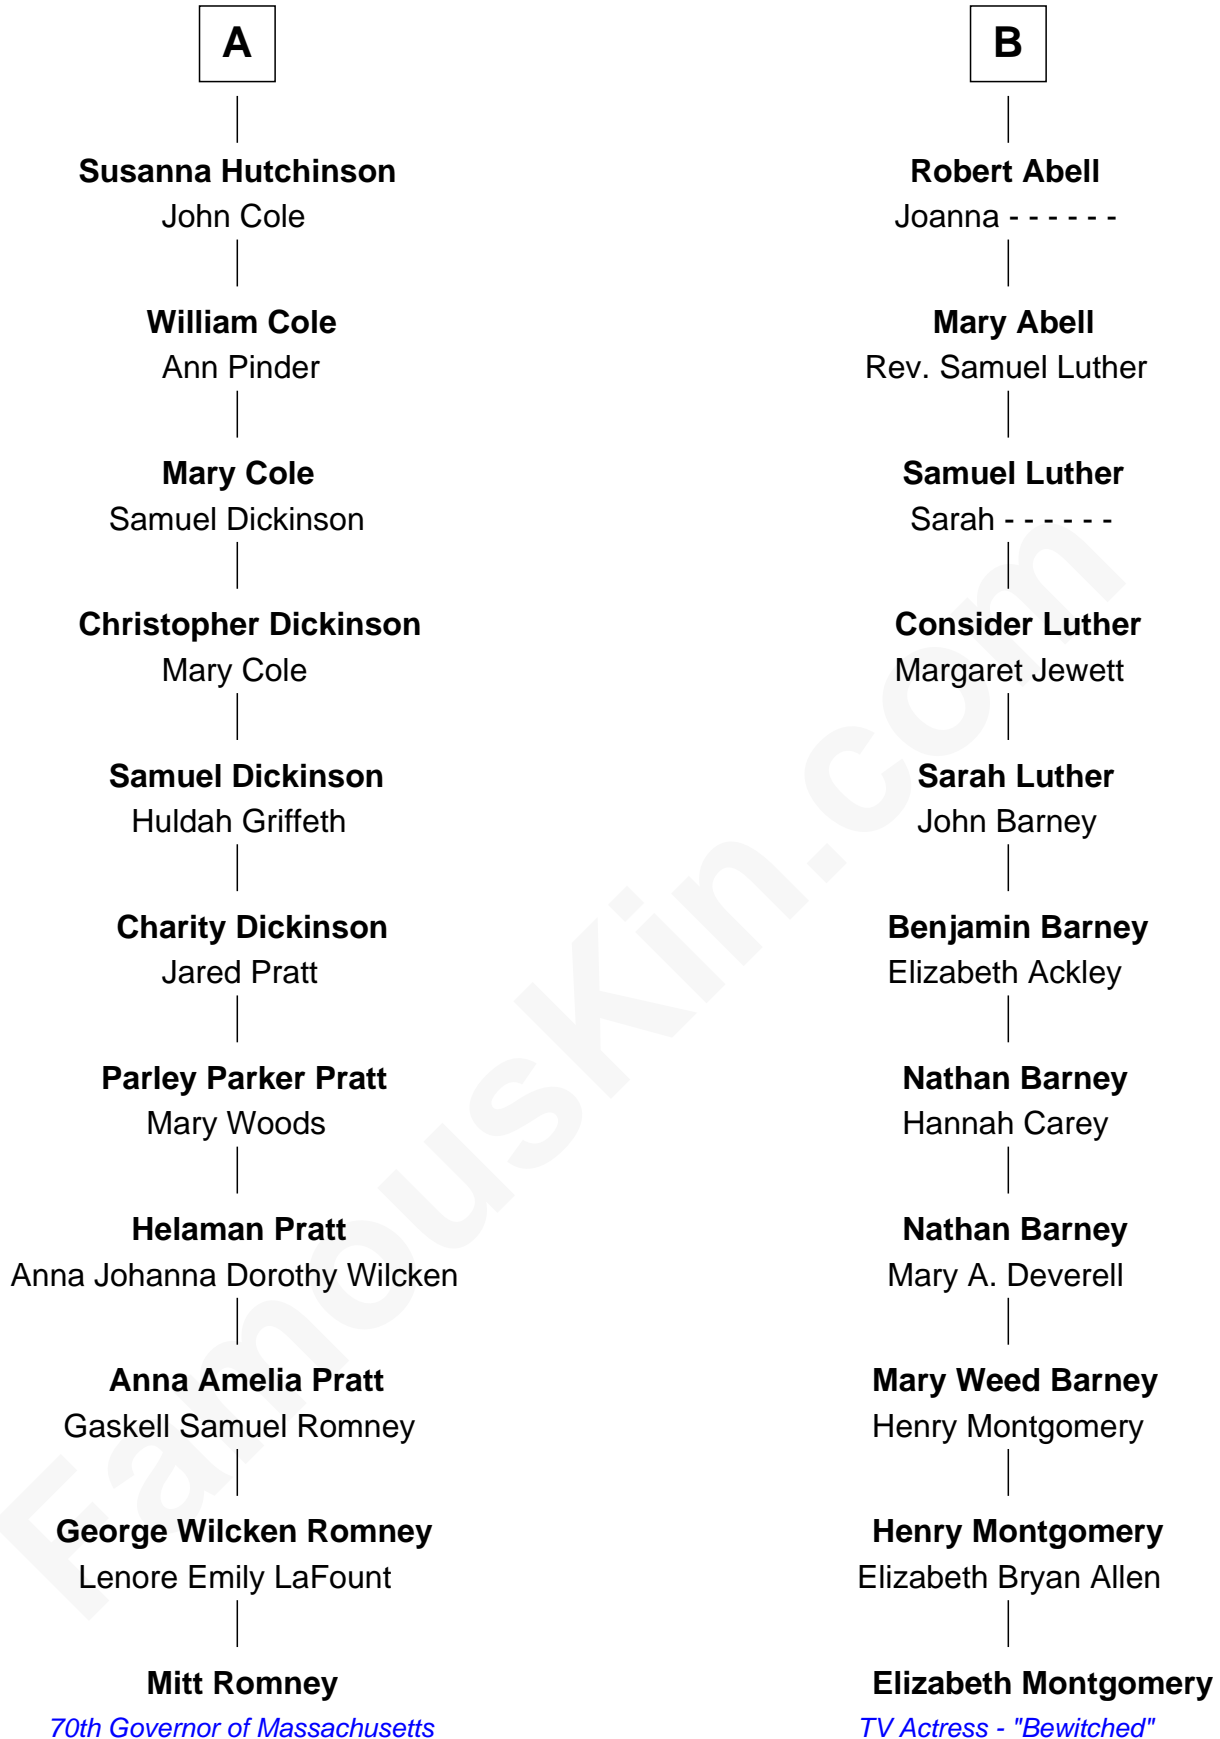

FamousKin.com Relationship Chart of

Mitt Romney

70th Governor of Massachusetts

17th cousin of

Elizabeth Montgomery

TV Actress - "Bewitched"

Sir Walter Blount

Sancha de Ayala

Sir Thomas Blount
Margaret de Gresley

Sir Thomas Blount
Agnes Hawley

Anne Blount
William Marbury

Robert Marbury
Katherine Williamson

William Marbury
Agnes Lenton

Rev. Francis Marbury
Bridget Dryden

Anne Marbury
William Hutchinson

A

Constance Blount
Sir John Sutton

Sir John Sutton
Elizabeth Berkeley

Jane Sutton
Thomas Mainwaring

Cecily Mainwaring
John Cotton

Sir George Cotton
Mary Onley

Richard Cotton
Mary Mainwaring

Frances Cotton
George Abell

B

Mitt Romney photo by [Gage Skidmore](#) (CC BY-SA 3.0)