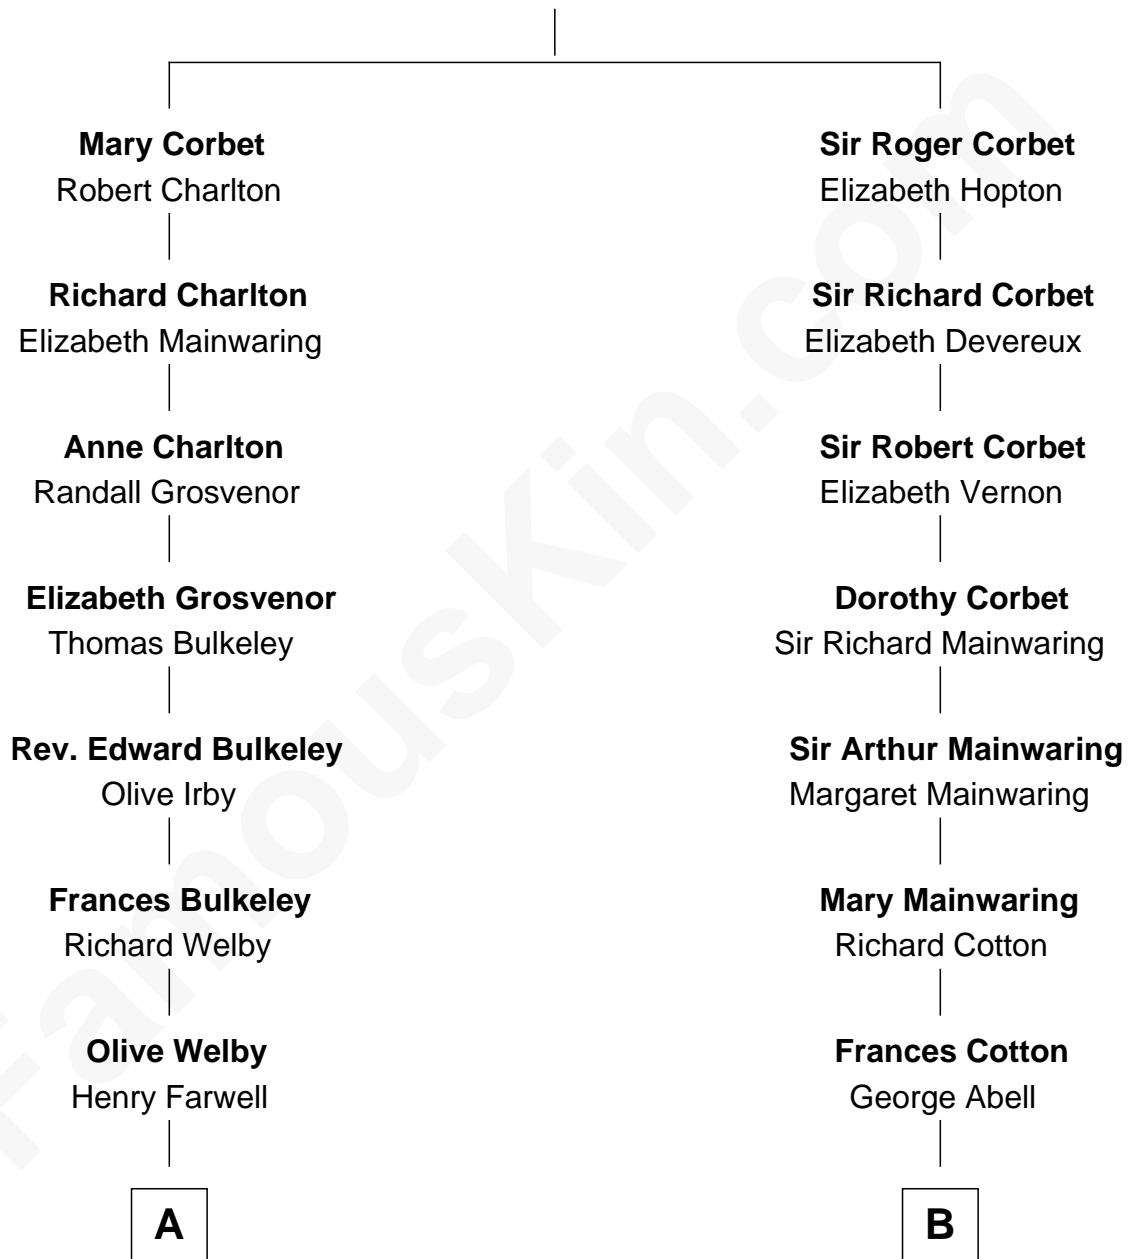

FamousKin.com

Relationship Chart of

Mitt Romney

70th Governor of Massachusetts

16th cousin 1 time removed of

Elizabeth Montgomery

TV Actress - "Bewitched"

Sir Robert Corbet

Margaret - - - - -

Mitt Romney photo by [Gage Skidmore](#) (CC BY-SA 3.0)