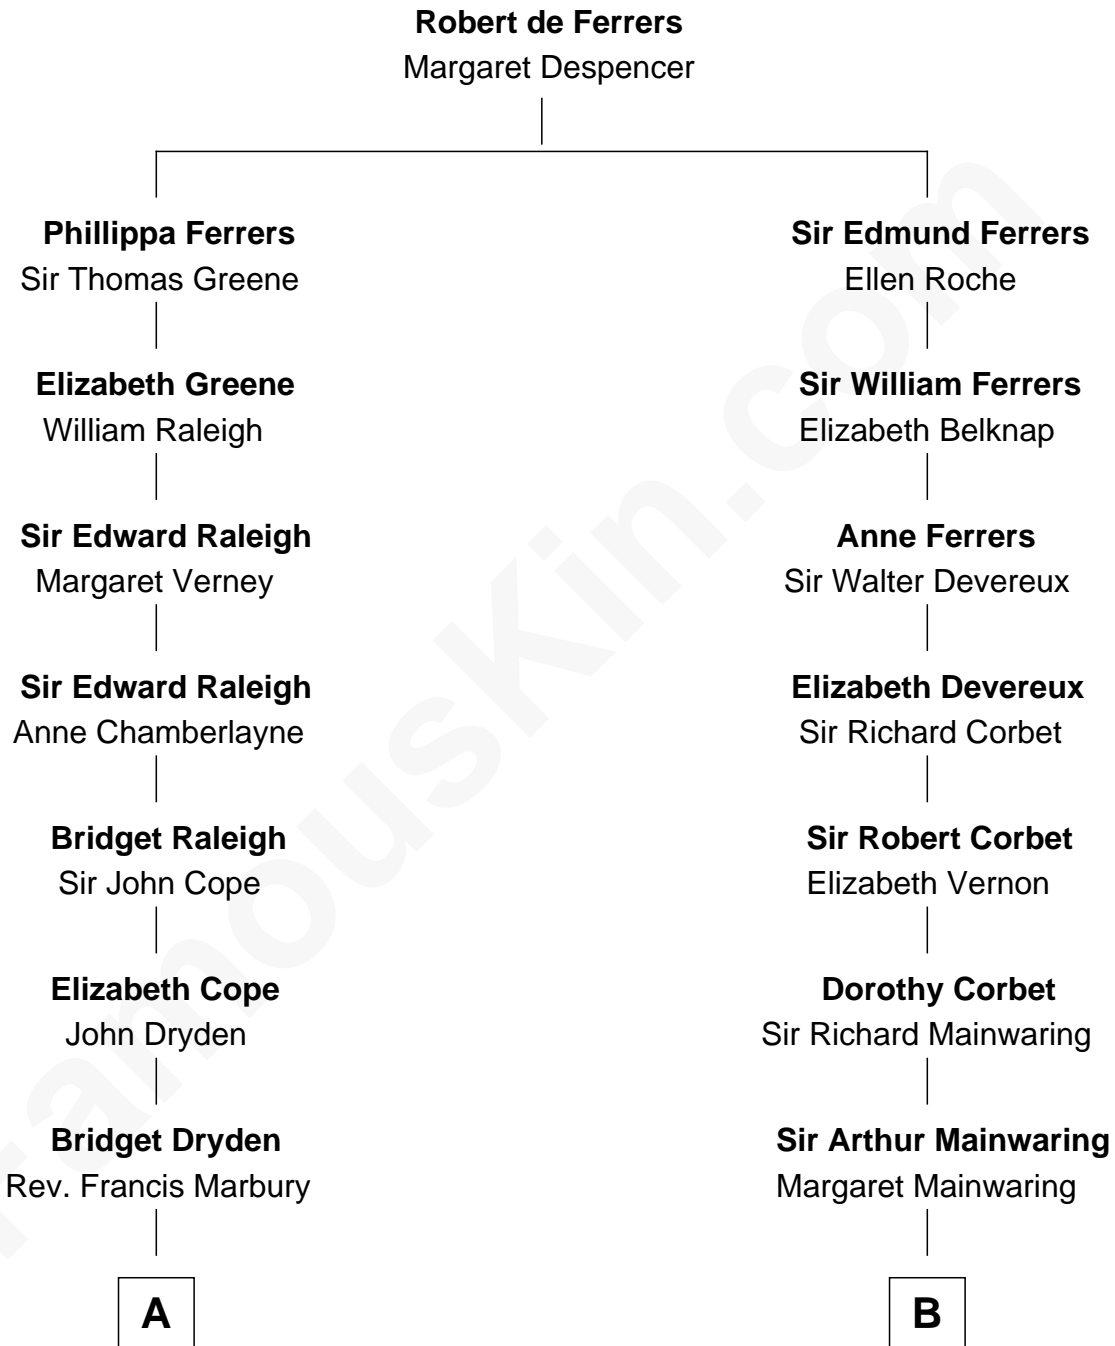

FamousKin.com

Relationship Chart of

Mitt Romney

70th Governor of Massachusetts

18th cousin 1 time removed of

Elizabeth Montgomery

TV Actress - "Bewitched"

FamousKin.com