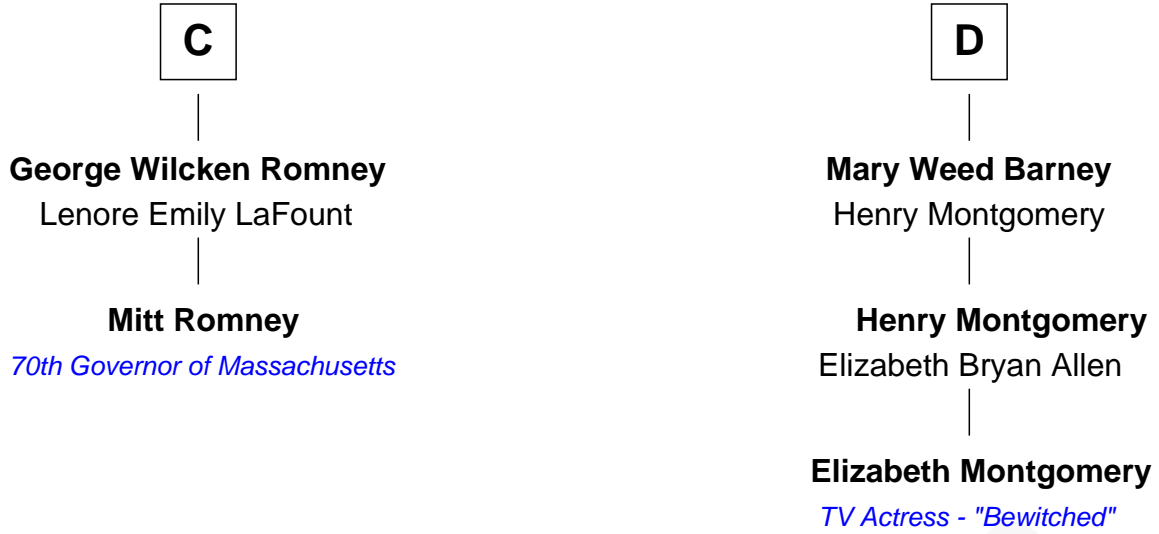

FamousKin.com

Relationship Chart of

Mitt Romney

70th Governor of Massachusetts

18th cousin 1 time removed of

Elizabeth Montgomery

TV Actress - "Bewitched"

FamousKin.com