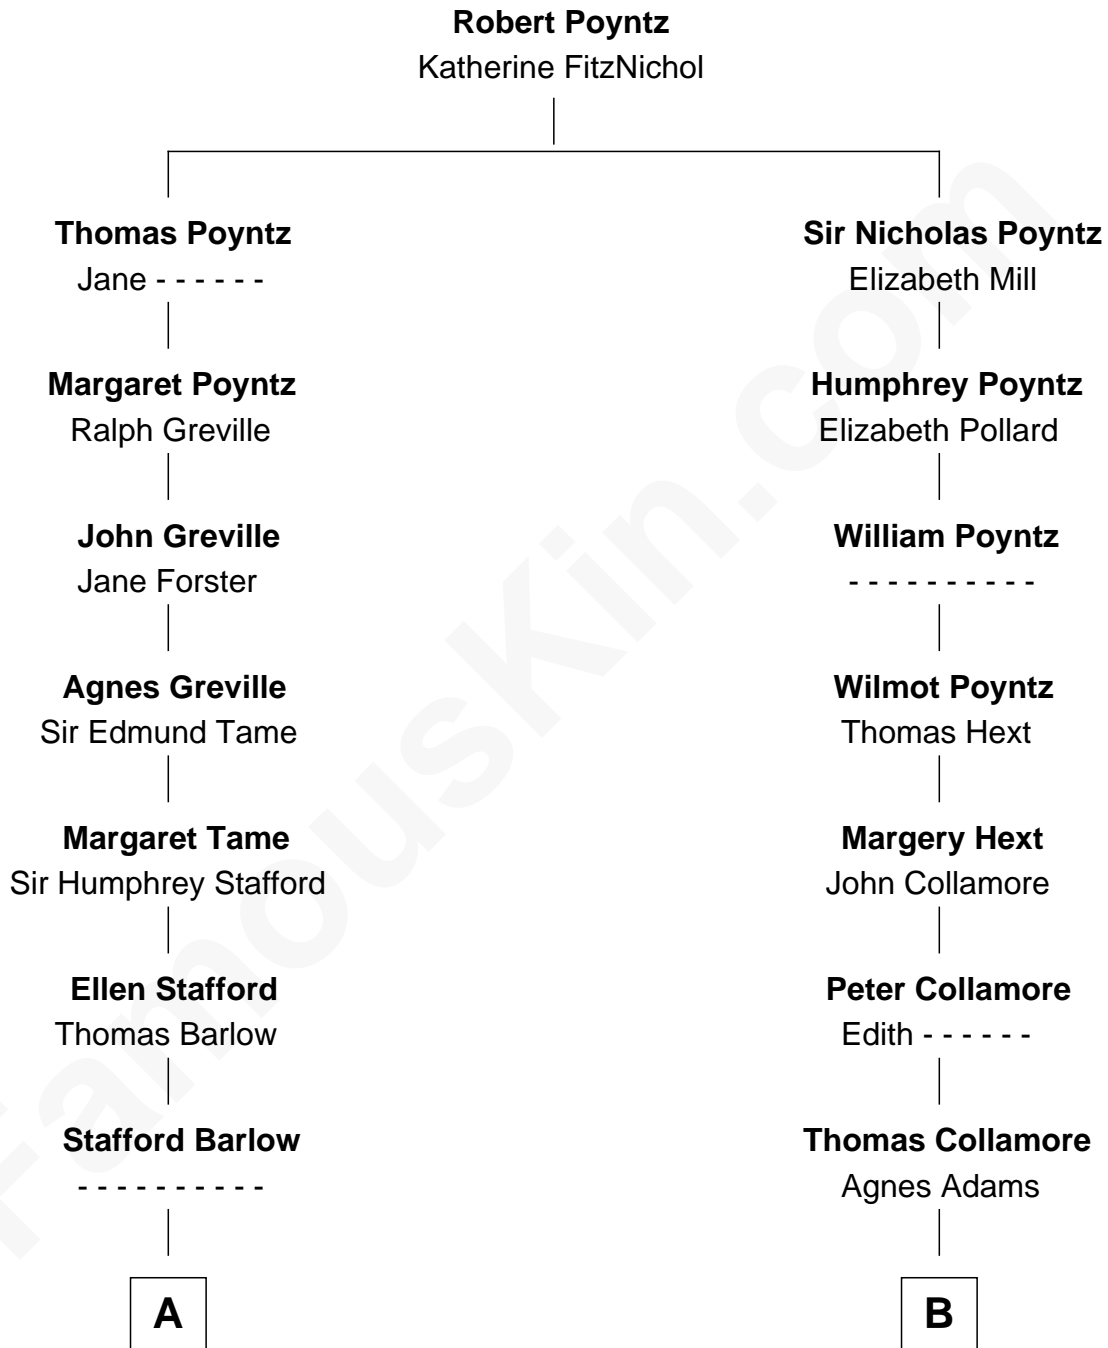

# FamousKin.com Relationship Chart of

**Mitt Romney**

*70th Governor of Massachusetts*

18th cousin of

**Warren Buffett**

*Chairman & CEO, Berkshire Hathaway*

**C**

**George Wilcken Romney**

Lenore Emily LaFount

**Mitt Romney**

*70th Governor of Massachusetts*

**D**

**Leila Stahl**

Howard Homan Buffett

**Warren Buffett**

*Chairman & CEO, Berkshire Hathaway*