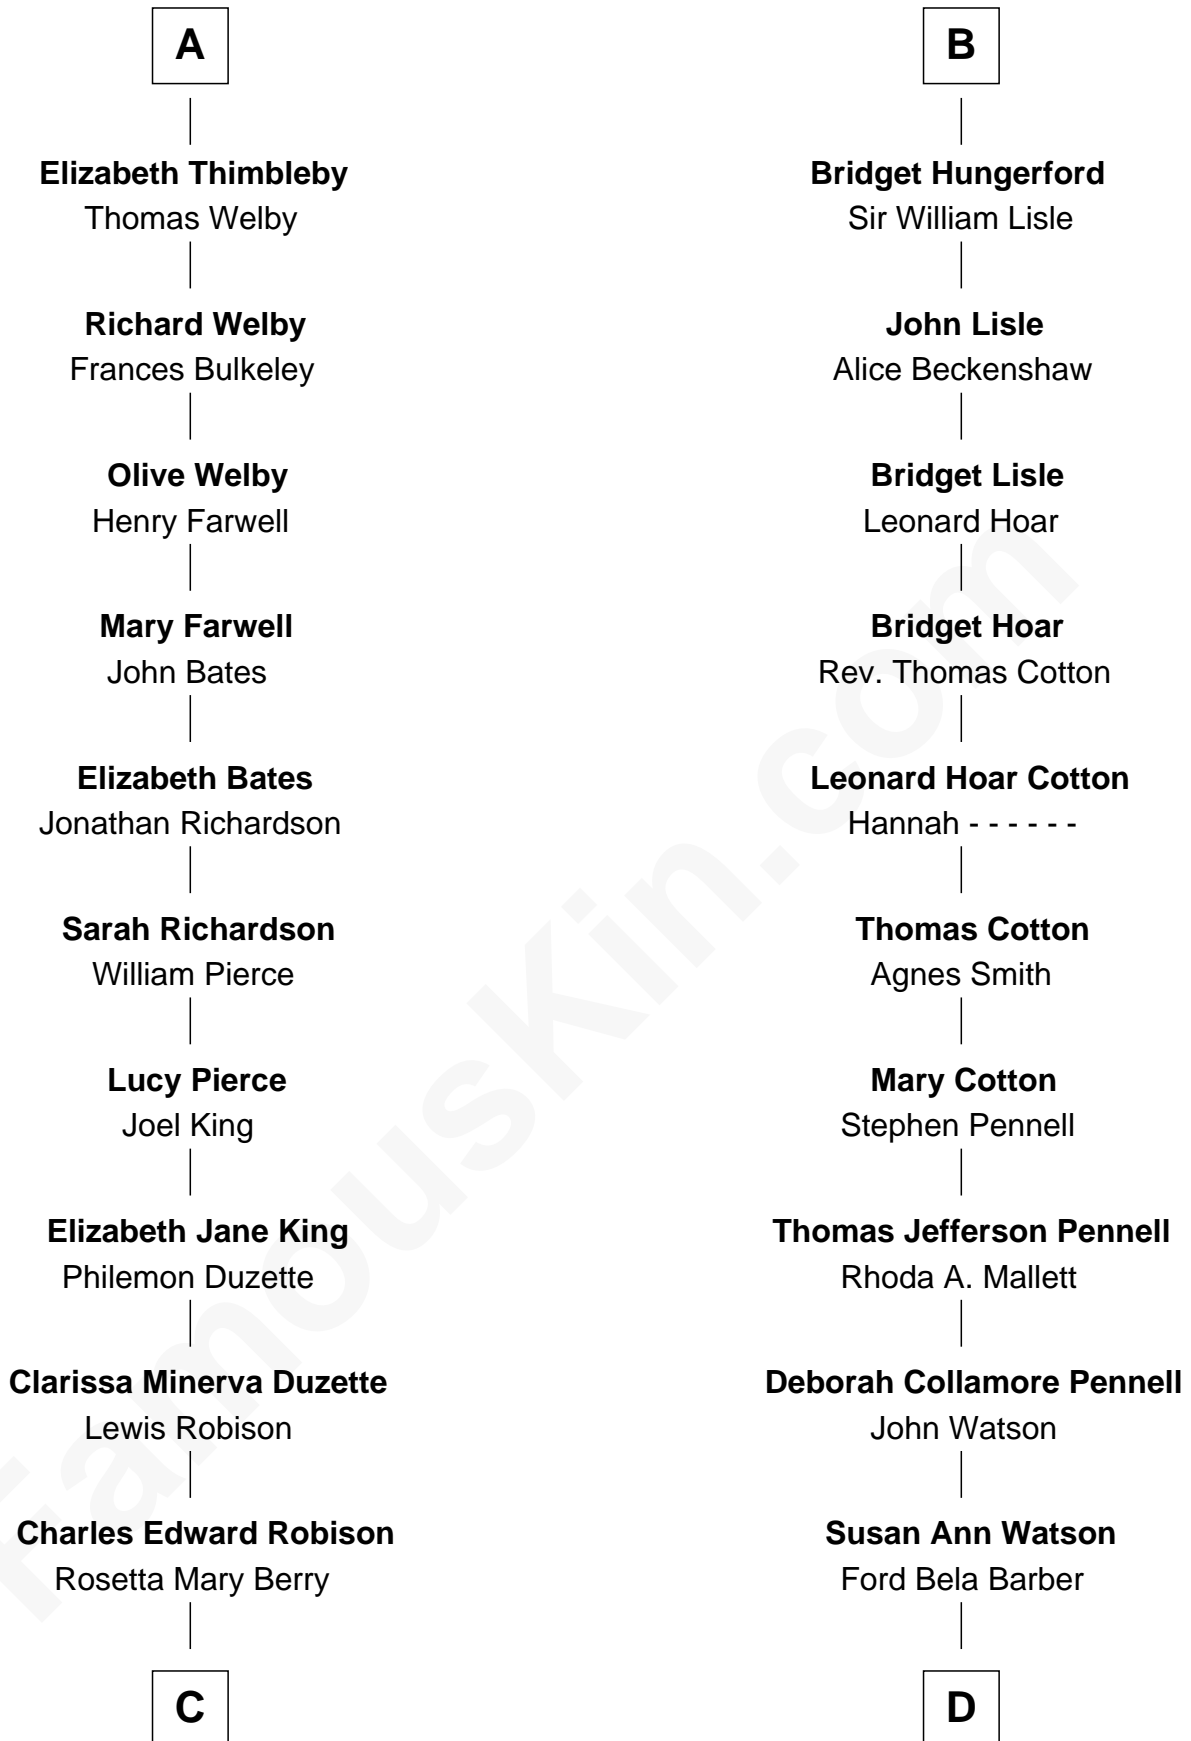

FamousKin.com Relationship Chart of

Mitt Romney

70th Governor of Massachusetts

19th cousin of

Warren Buffett

Chairman & CEO, Berkshire Hathaway

C

Alma Luella Robison
Harold Arundel LaFount

Lenore Emily LaFount
George Wilcken Romney

Mitt Romney
70th Governor of Massachusetts

D

Stella Frances Barber
John Ammon Stahl

Leila Stahl
Howard Homan Buffett

Warren Buffett
Chairman & CEO, Berkshire Hathaway