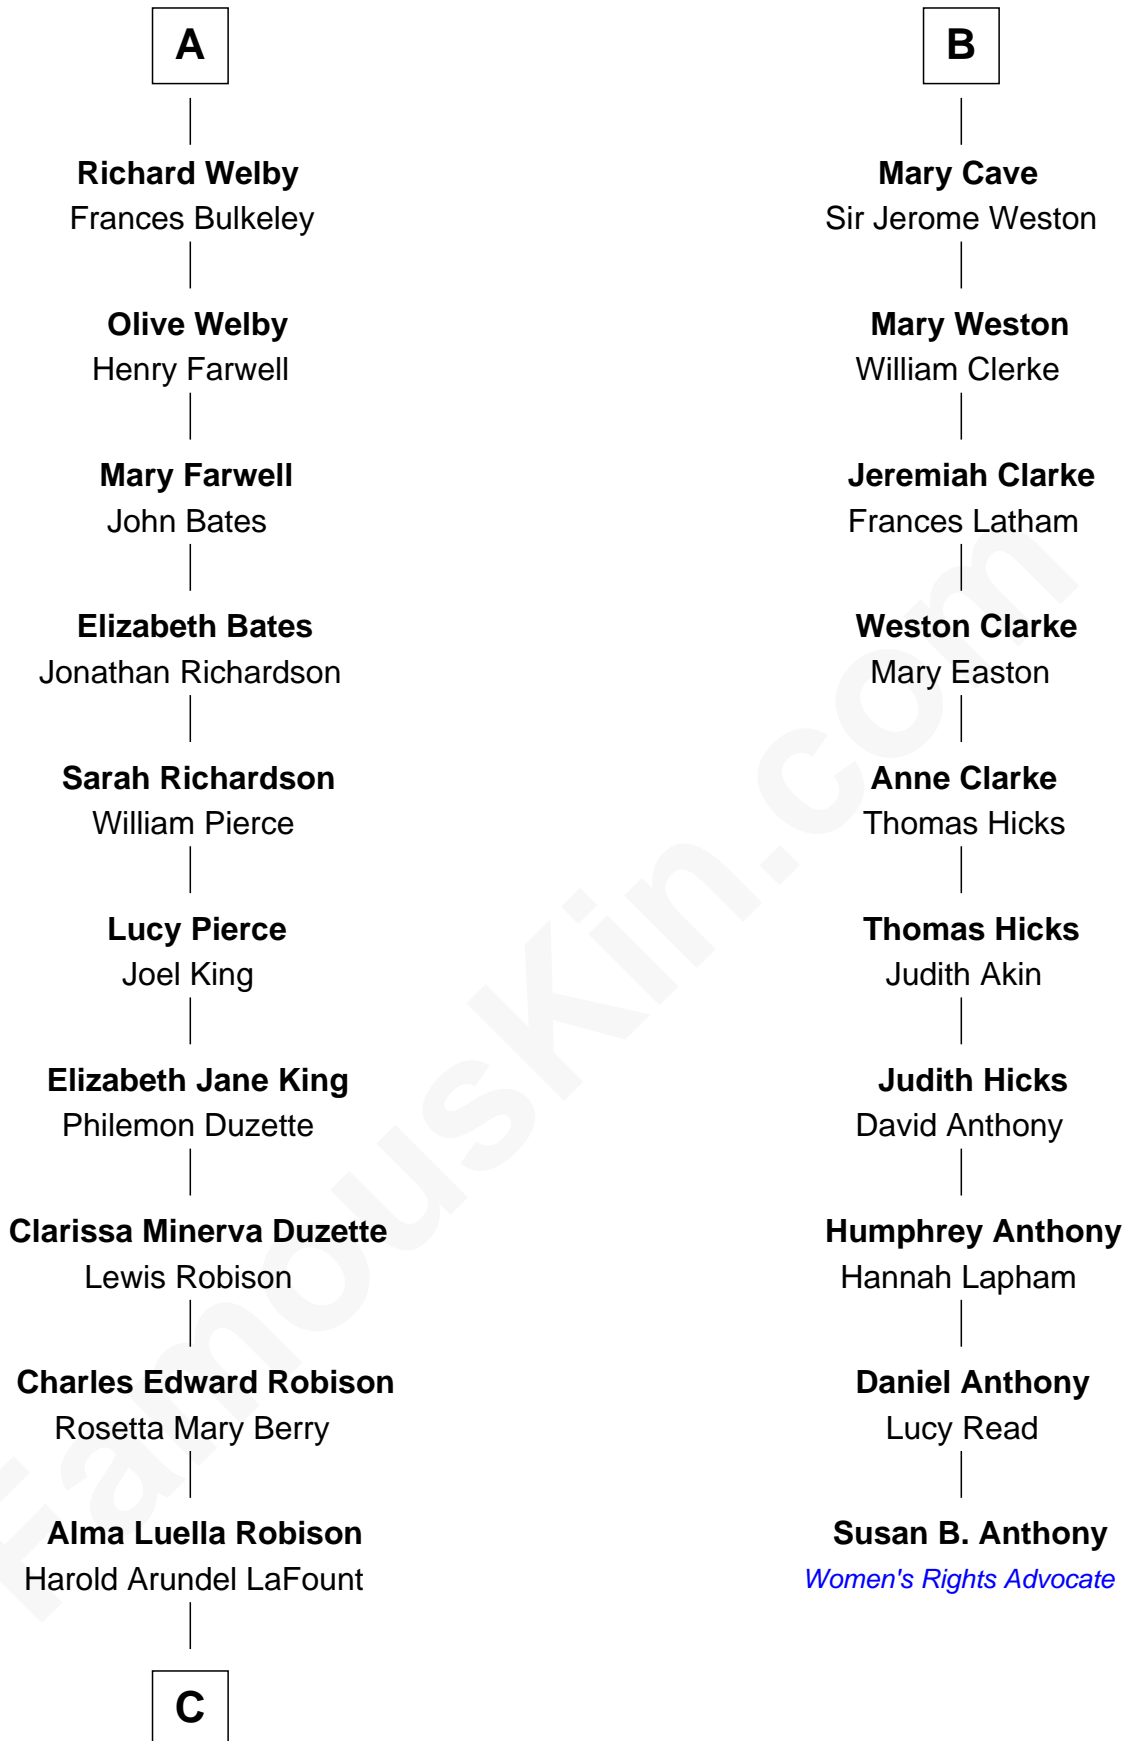

FamousKin.com

Relationship Chart of

Mitt Romney

70th Governor of Massachusetts

16th cousin 2 times removed of

Susan B. Anthony

Women's Rights Advocate

C

—
Lenore Emily LaFount
George Wilcken Romney

—
Mitt Romney
70th Governor of Massachusetts

FamousKin.com