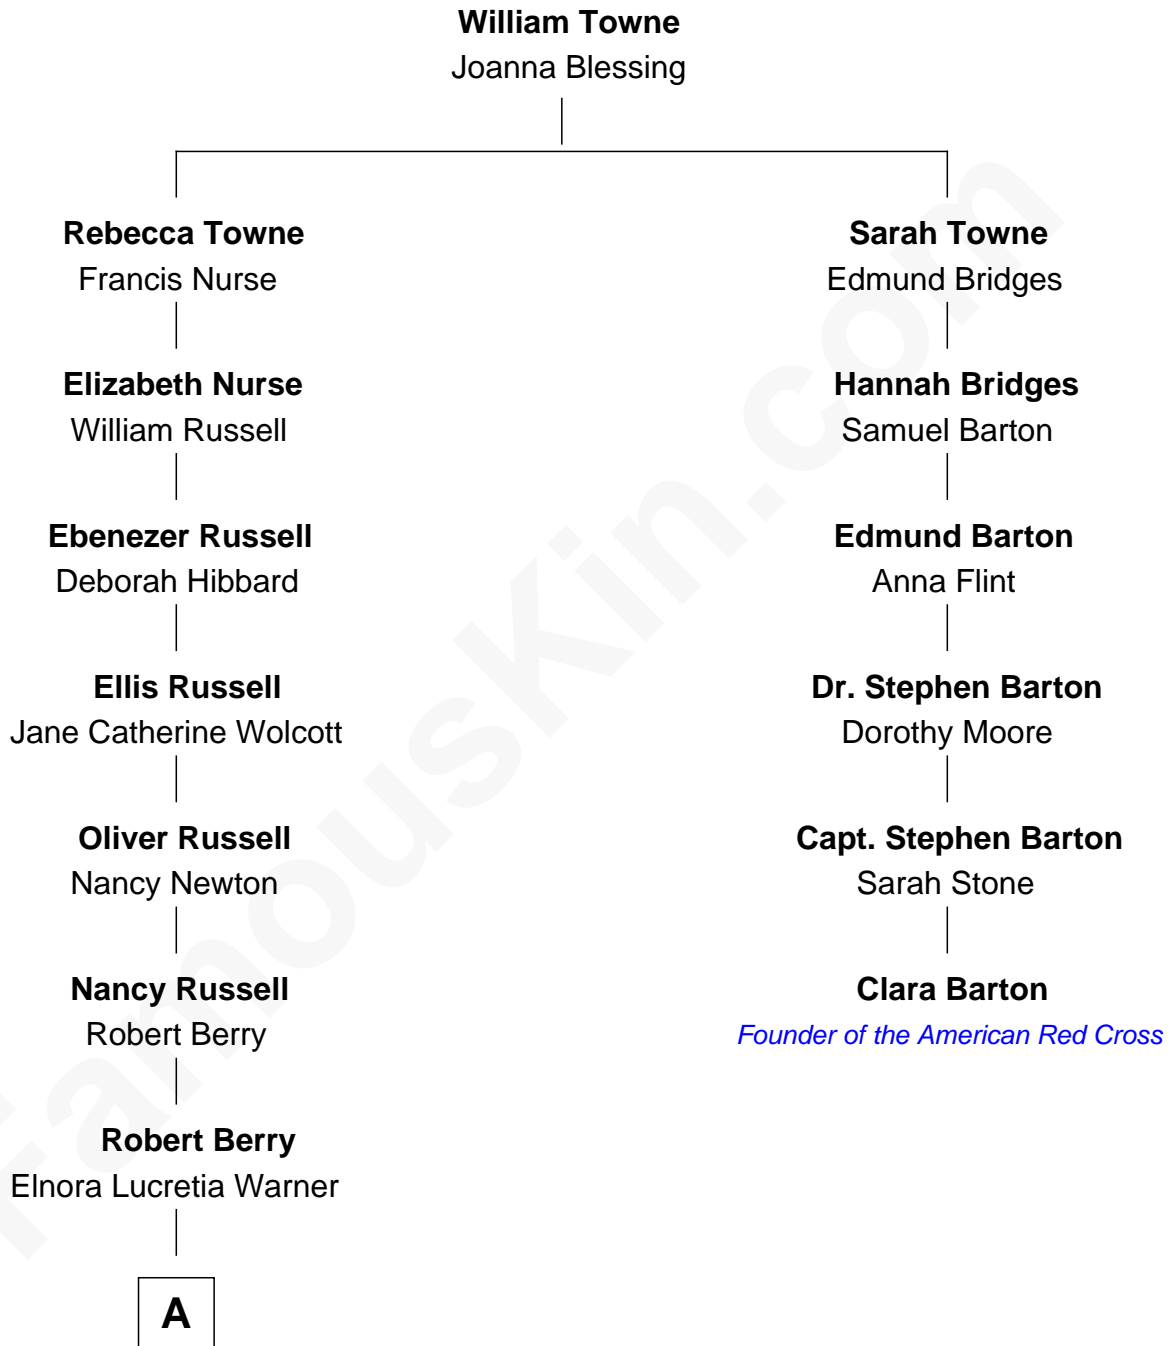

## Relationship Chart of

### Mitt Romney

70th Governor of Massachusetts

5th cousin 5 times removed of

**Clara Barton**

Founder of the American Red Cross

**A**

—  
**Rosetta Mary Berry**  
Charles Edward Robison

—  
**Alma Luella Robison**  
Harold Arundel LaFount

—  
**Lenore Emily LaFount**  
George Wilcken Romney

—  
**Mitt Romney**  
*70th Governor of Massachusetts*

FamousKin.com