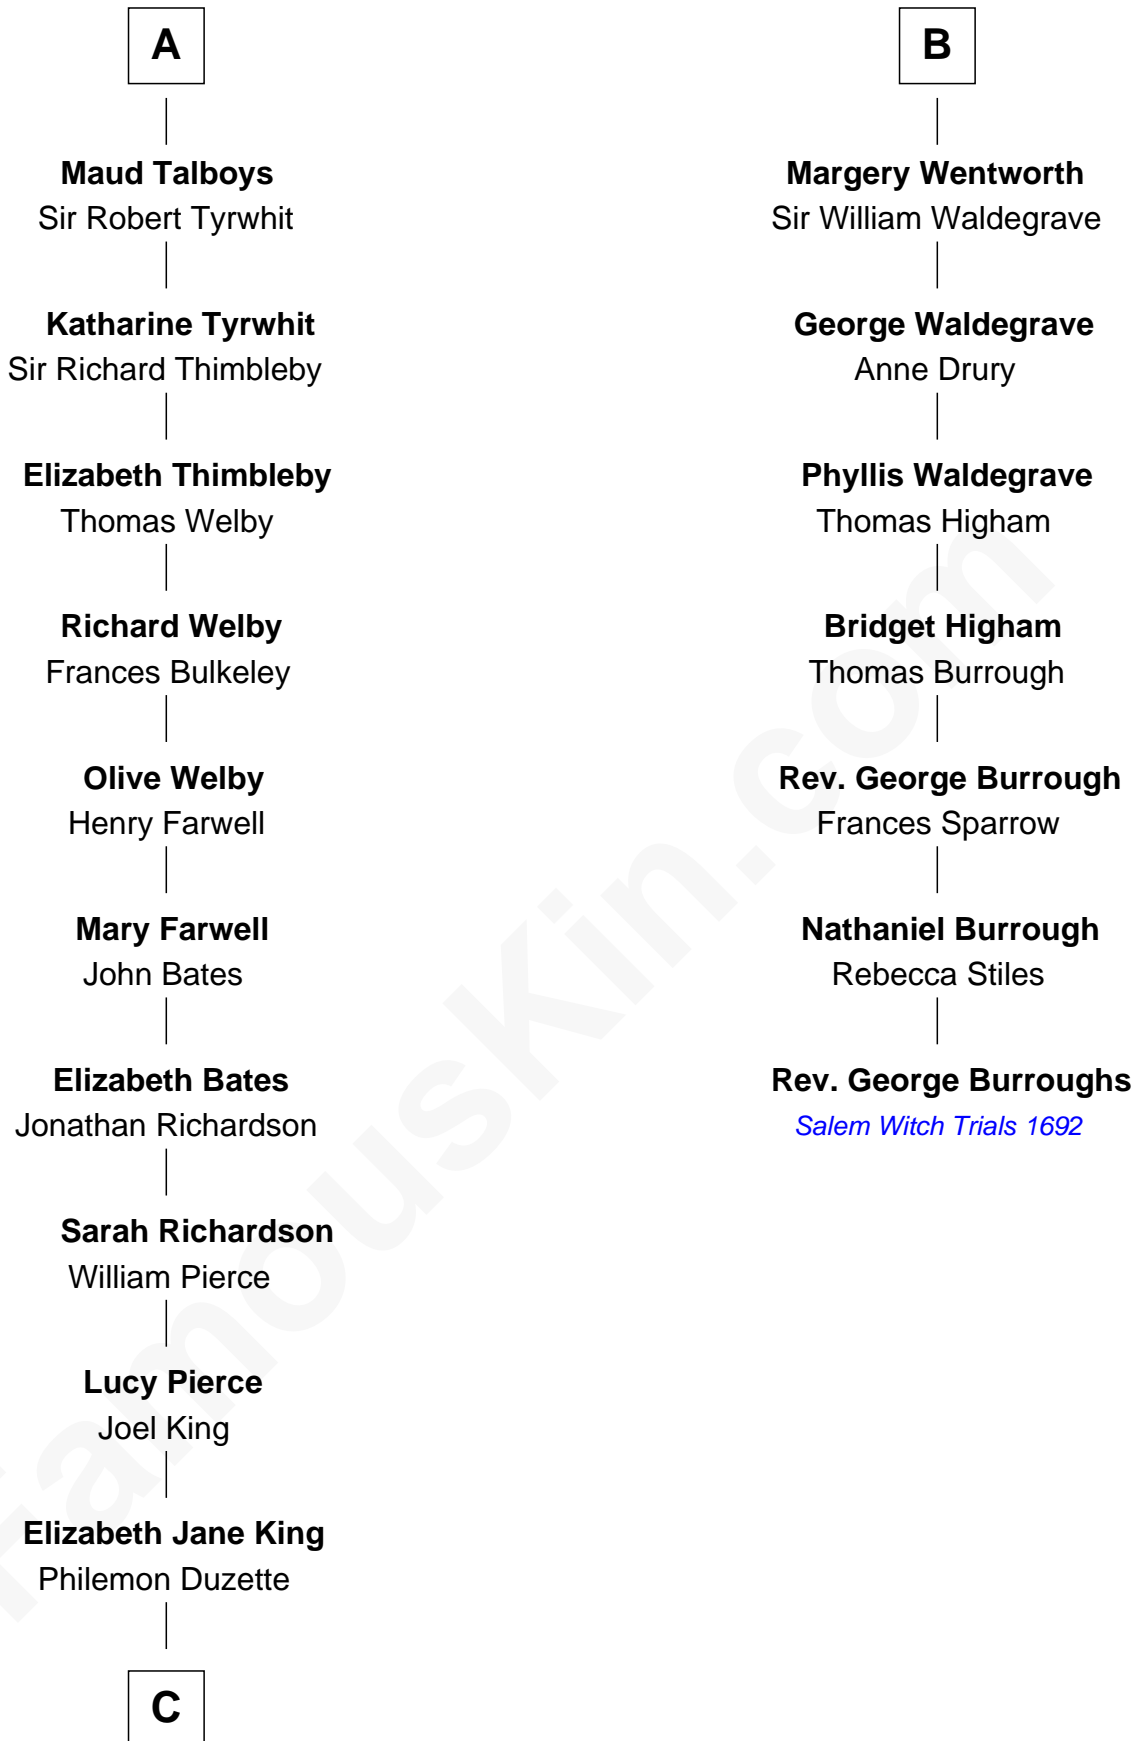

FamousKin.com

Relationship Chart of

Mitt Romney

70th Governor of Massachusetts

13th cousin 8 times removed of

Rev. George Burroughs

Executed for Witchcraft, Salem 1692

John de Vaux

C

Clarissa Minerva Duzette

Lewis Robison

Charles Edward Robison

Rosetta Mary Berry

Alma Luella Robison

Harold Arundel LaFount

Lenore Emily LaFount

George Wilcken Romney

Mitt Romney

70th Governor of Massachusetts

FamousKin.com