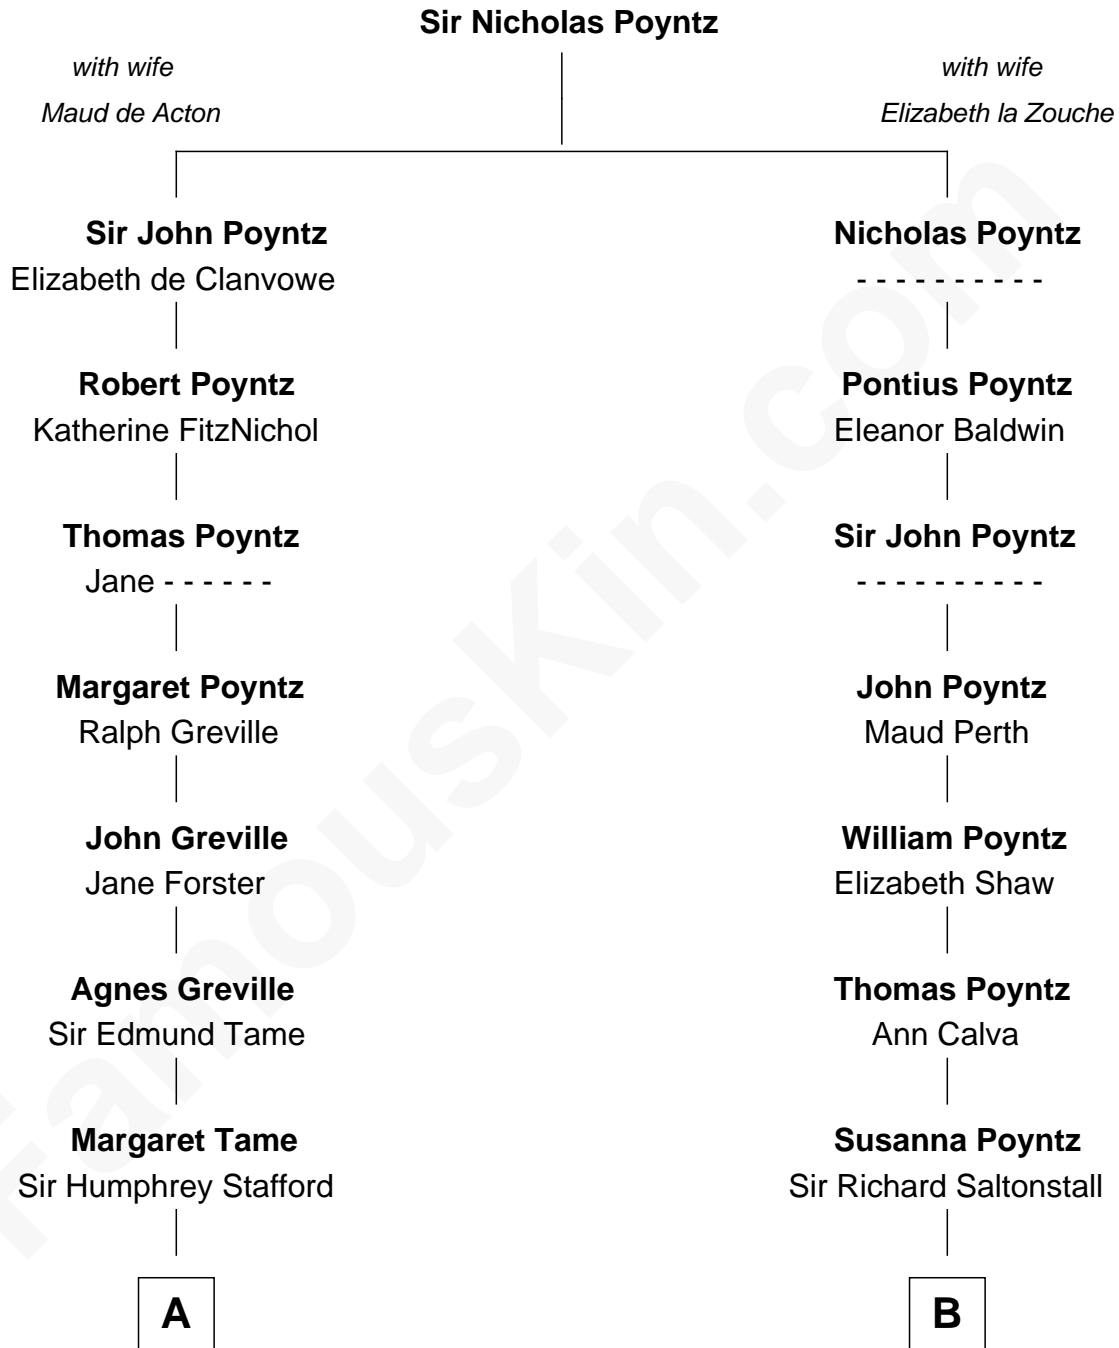

FamousKin.com

Relationship Chart of

Mitt Romney

70th Governor of Massachusetts

19th cousin 1 time removed of

Truman Capote

Author of *In Cold Blood*

C

Helaman Pratt
Anna Johanna Dorothy Wilcken

Anna Amelia Pratt
Gaskell Samuel Romney

George Wilcken Romney
Lenore Emily LaFount

Mitt Romney
70th Governor of Massachusetts

D

Mabel Knox
Archulus Persons

Archulus Persons
Lillie May Faulk