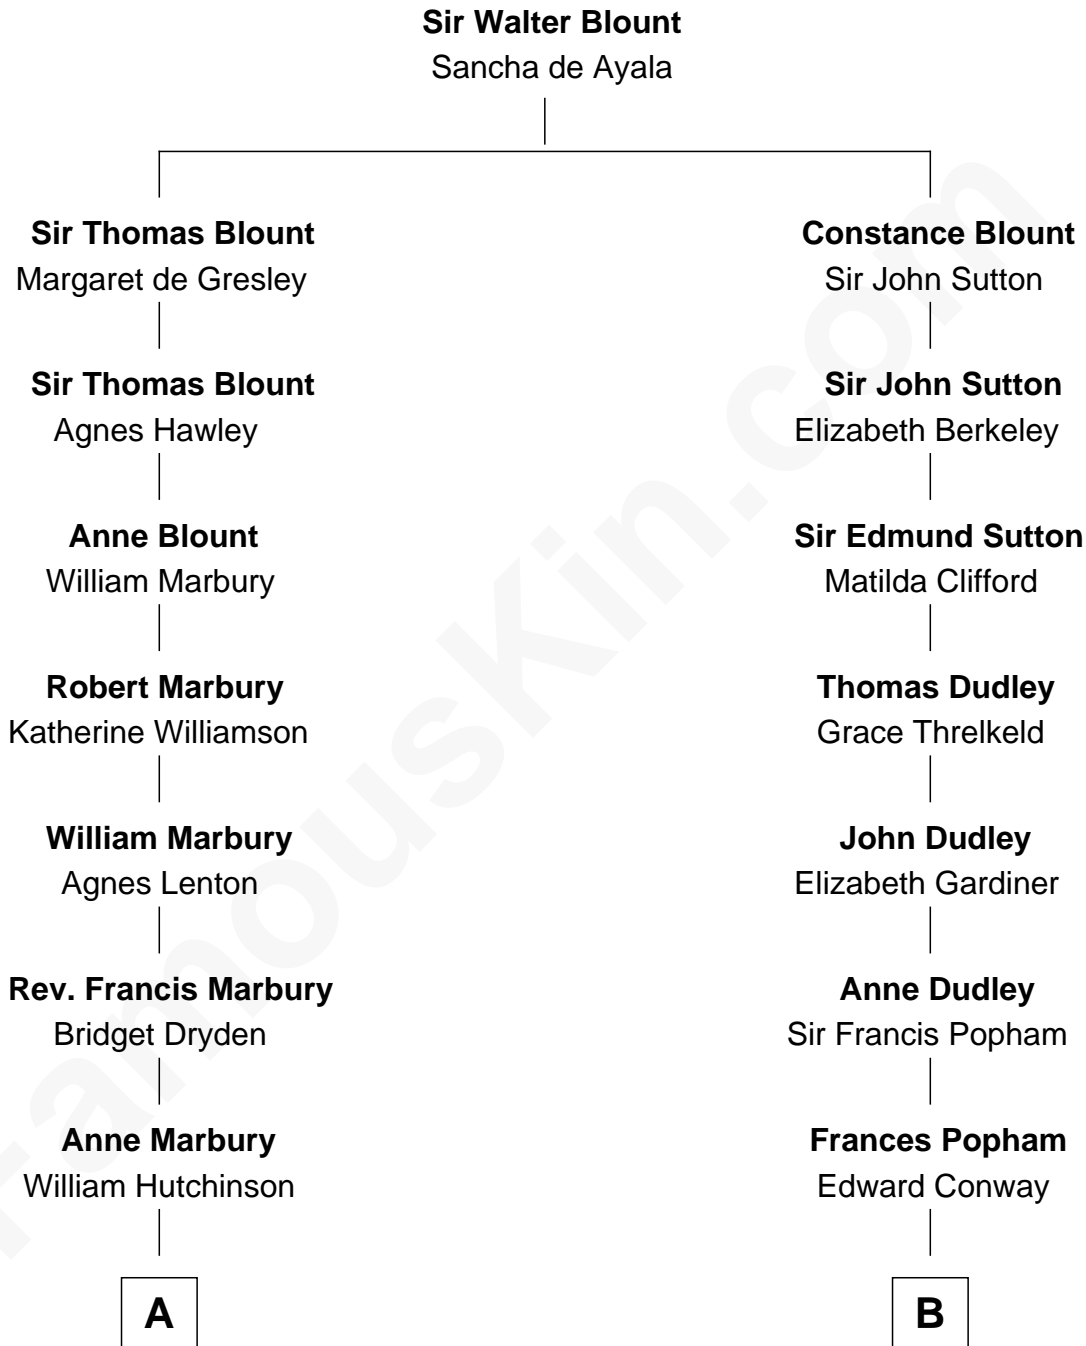

Sir Winston Churchill

Prime Minister of the United Kingdom