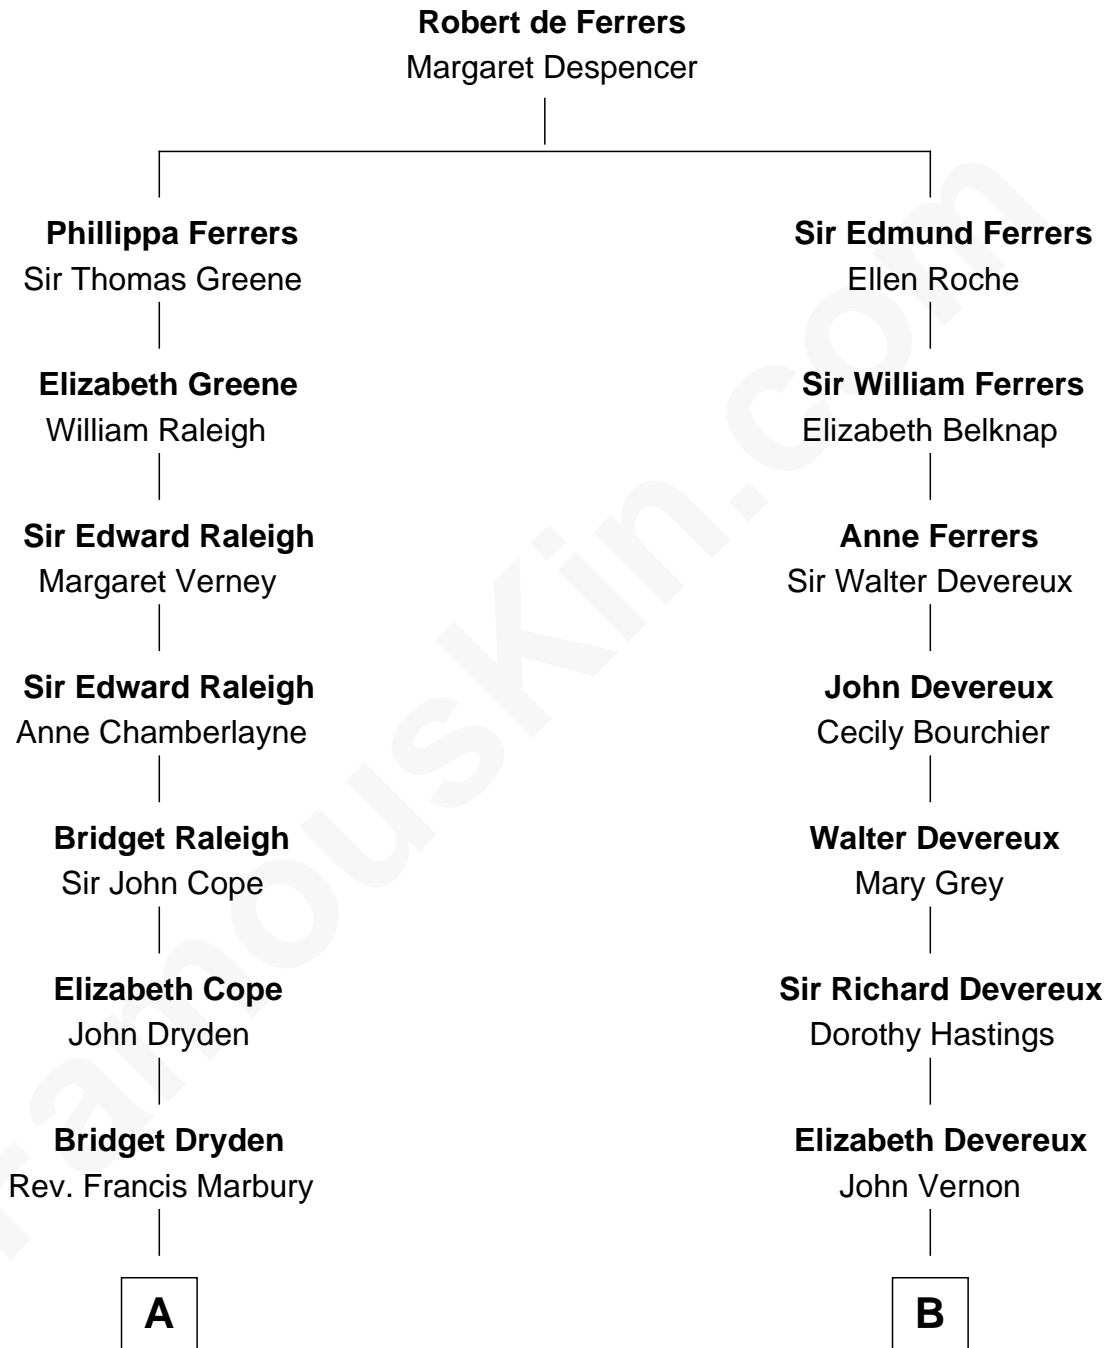

FamousKin.com

Relationship Chart of

Mitt Romney

70th Governor of Massachusetts

17th cousin 1 time removed of

Sir Winston Churchill

Prime Minister of the United Kingdom

C

George Wilcken Romney

Lenore Emily LaFount

Mitt Romney

70th Governor of Massachusetts

FamousKin.com