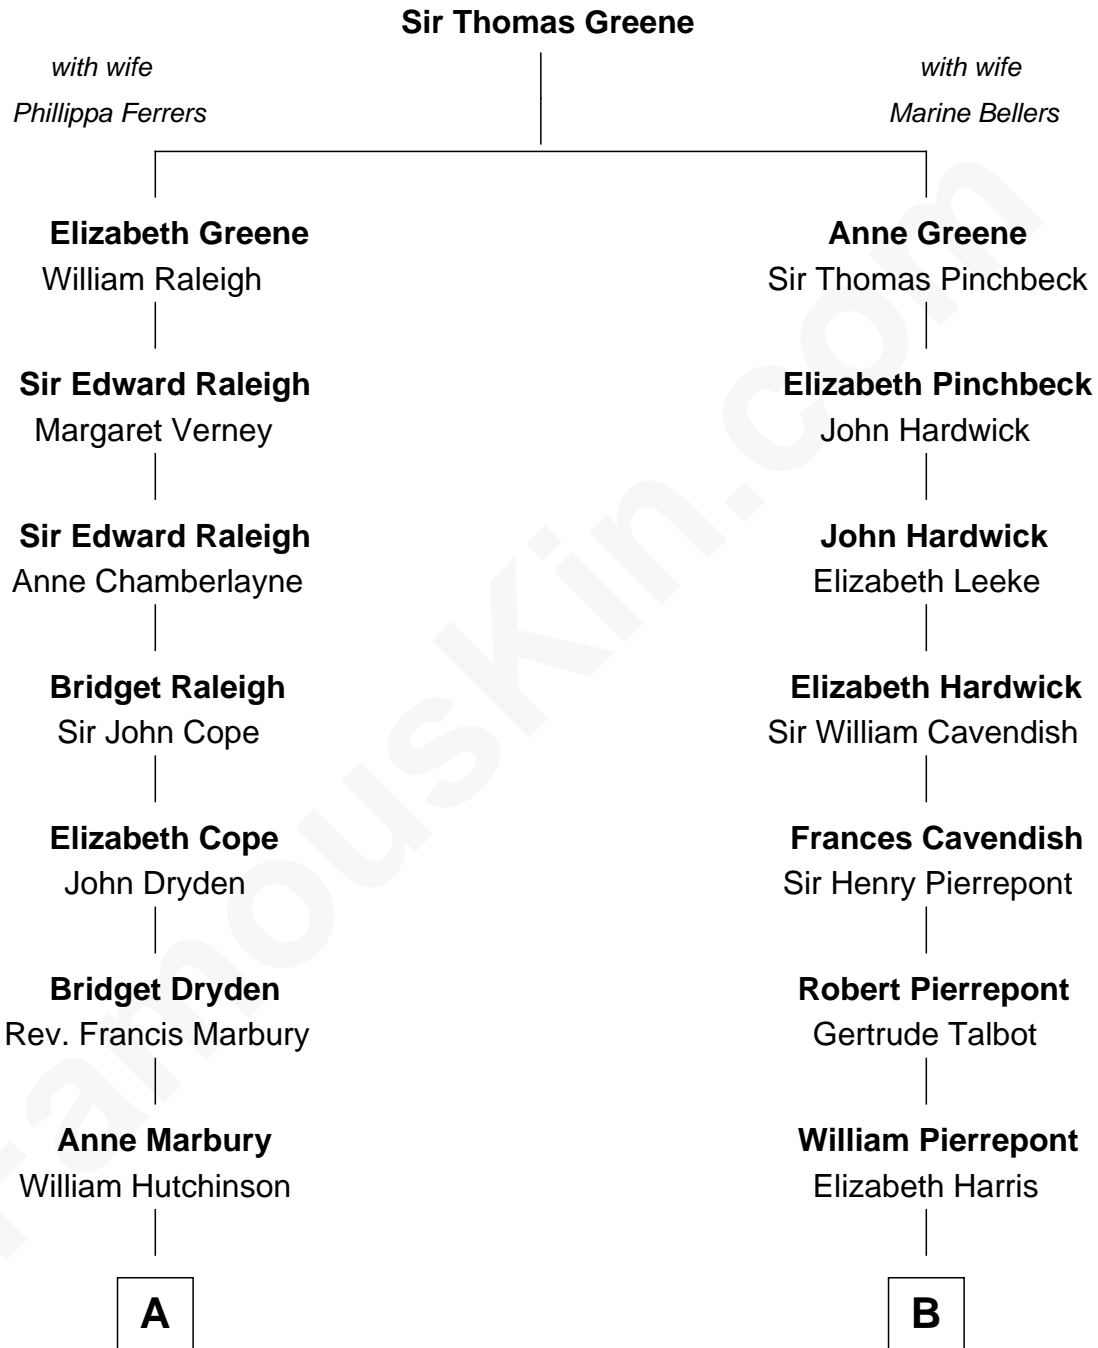

FamousKin.com

Relationship Chart of

Mitt Romney

70th Governor of Massachusetts

16th cousin 1 time removed of

Sir Winston Churchill

Prime Minister of the United Kingdom

Mitt Romney photo by [Gage Skidmore](#) (CC BY-SA 3.0)