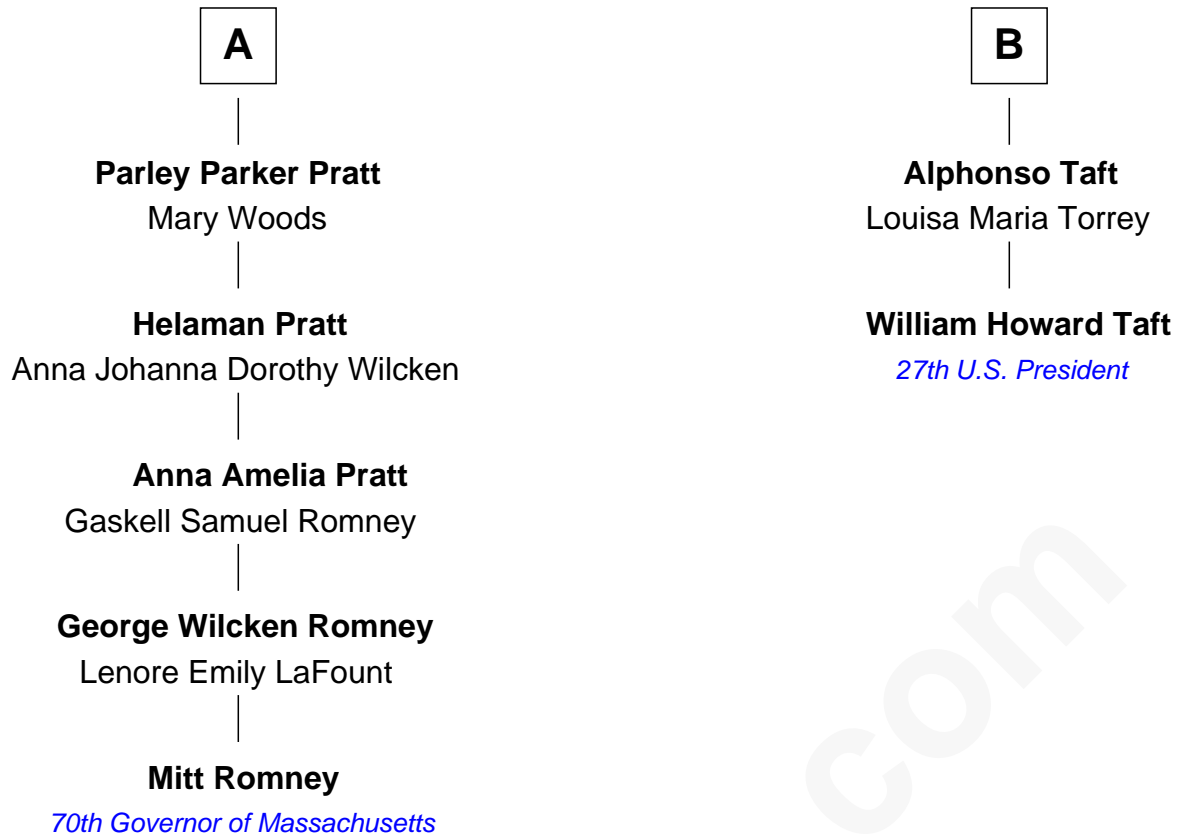

FamousKin.com

Relationship Chart of

Mitt Romney

70th Governor of Massachusetts

8th cousin 3 times removed of

William Howard Taft

27th U.S. President

FamousKin.com