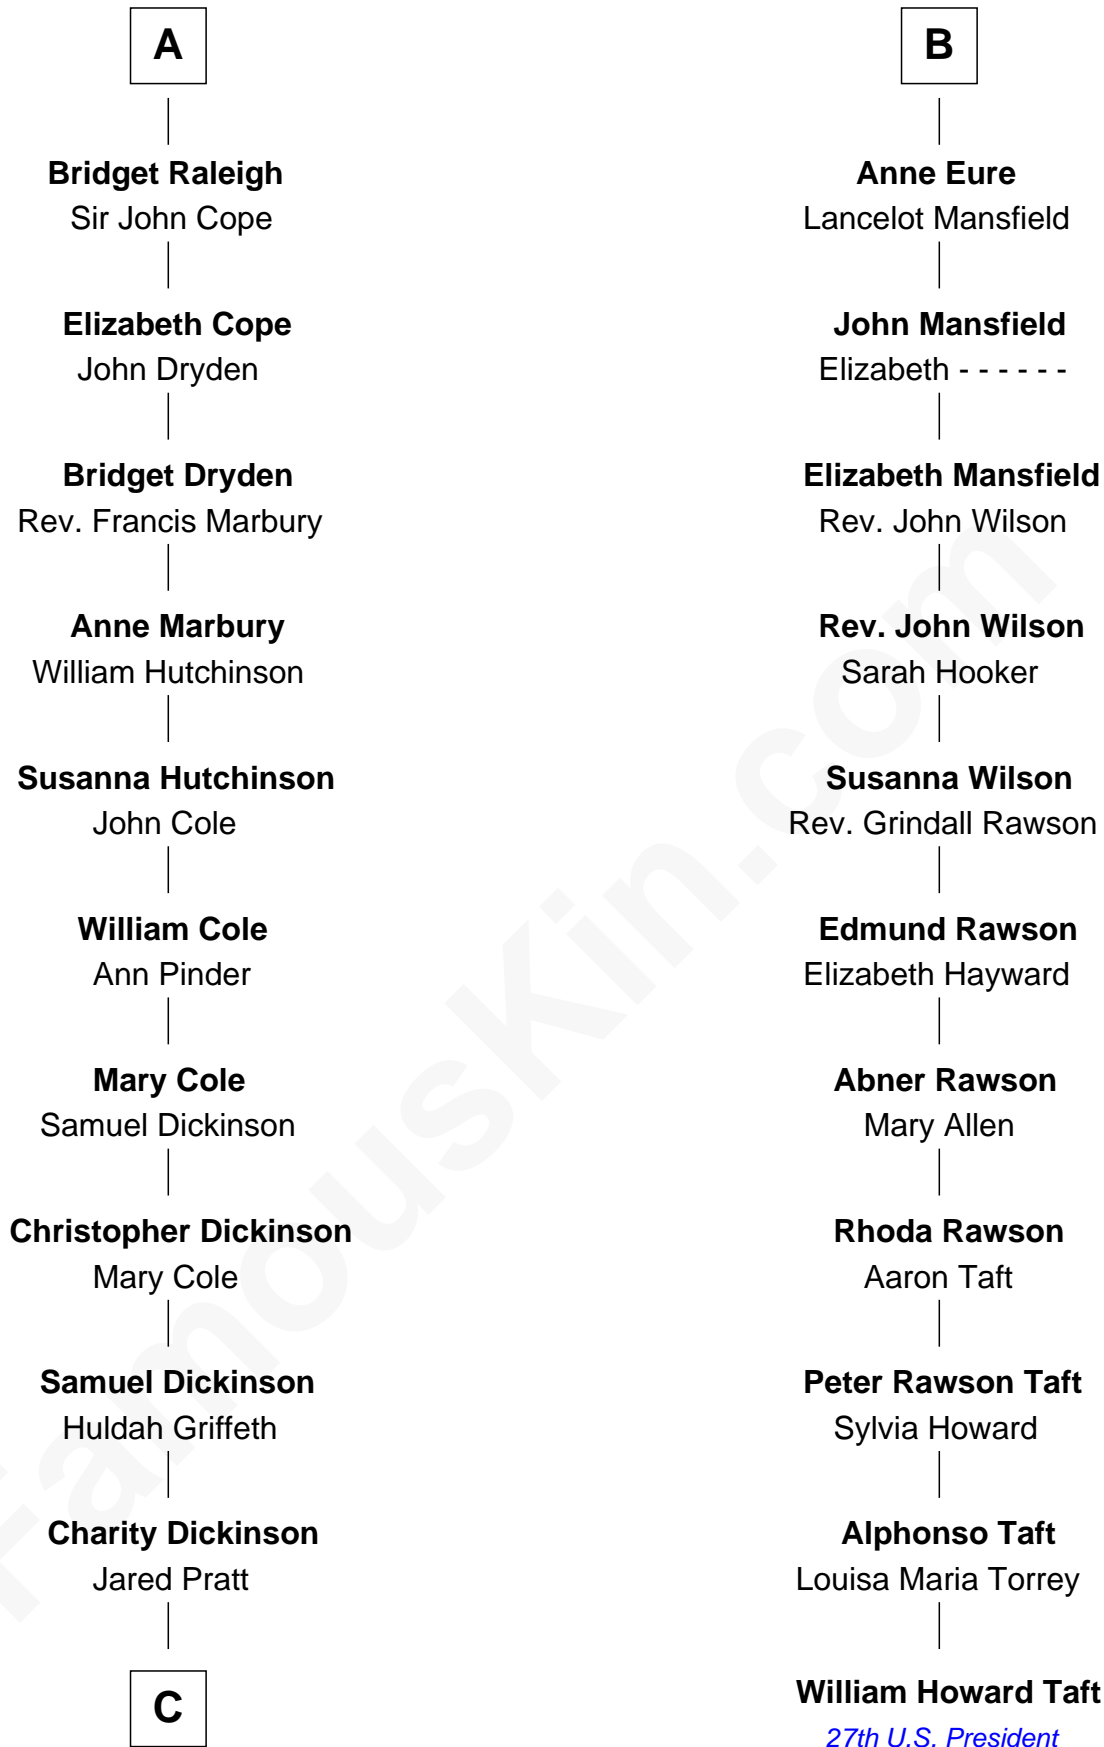

FamousKin.com

Relationship Chart of

Mitt Romney

70th Governor of Massachusetts

17th cousin 4 times removed of

William Howard Taft

27th U.S. President

Edmund Fitzalan

Alice de Warenne

C

—
Parley Parker Pratt

Mary Woods

—
Helaman Pratt

Anna Johanna Dorothy Wilcken

—
Anna Amelia Pratt

Gaskell Samuel Romney

—
George Wilcken Romney

Lenore Emily LaFount

—
Mitt Romney

70th Governor of Massachusetts

FamousKin.com