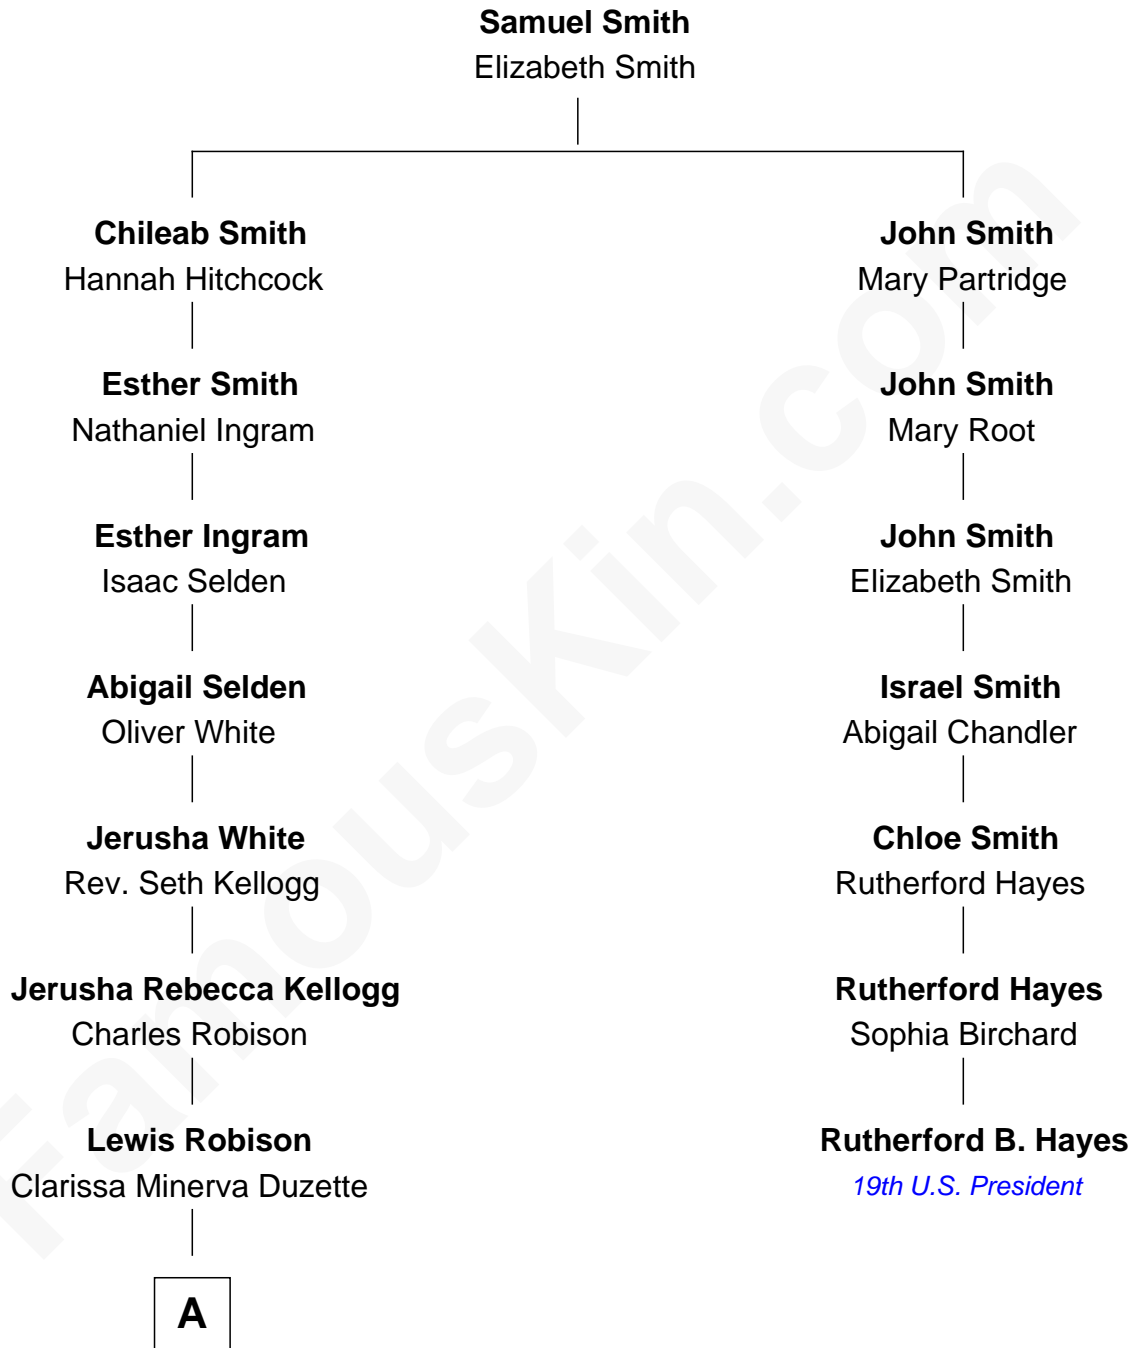

## Relationship Chart of

### Mitt Romney

70th Governor of Massachusetts

6th cousin 4 times removed of

### Rutherford B. Hayes

19th U.S. President

**A**

—  
**Charles Edward Robison**

Rosetta Mary Berry

—  
**Alma Luella Robison**

Harold Arundel LaFount

—  
**Lenore Emily LaFount**