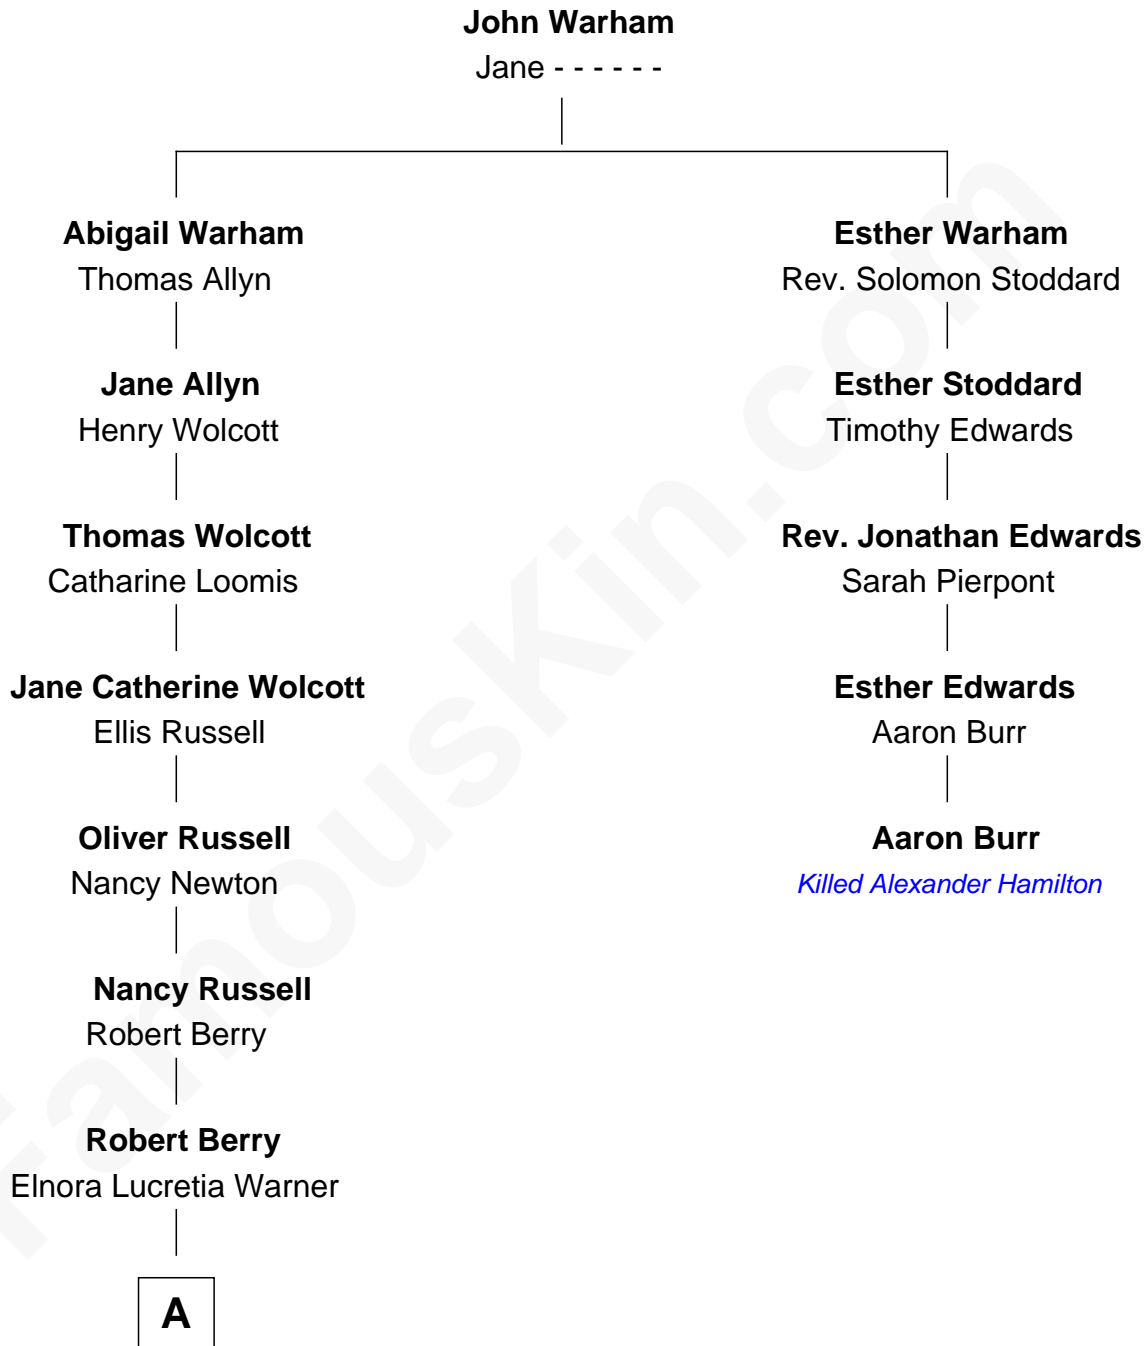

FamousKin.com

Relationship Chart of

Mitt Romney

70th Governor of Massachusetts

4th cousin 6 times removed of

Aaron Burr

Killed Alexander Hamilton

A

—
Rosetta Mary Berry
Charles Edward Robison

—
Alma Luella Robison
Harold Arundel LaFount

—
Lenore Emily LaFount
George Wilcken Romney

—
Mitt Romney
70th Governor of Massachusetts

FamousKin.com