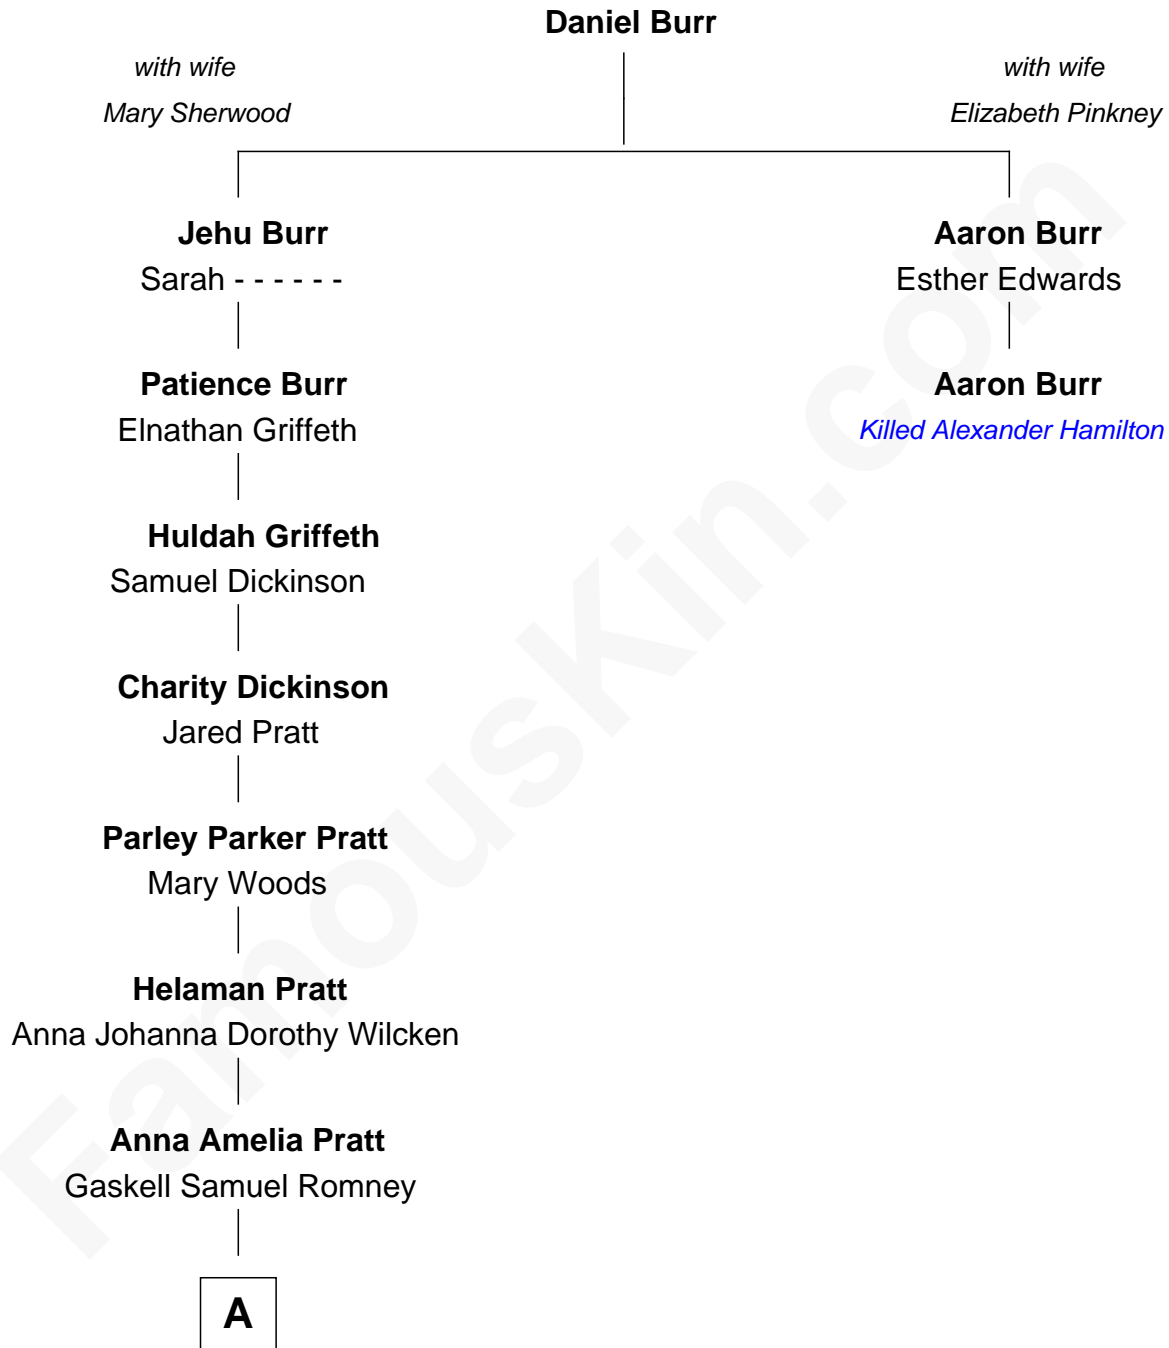

FamousKin.com

Relationship Chart of

Mitt Romney

70th Governor of Massachusetts

1st cousin 7 times removed of

Aaron Burr

Killed Alexander Hamilton

A

George Wilcken Romney

Lenore Emily LaFount

Mitt Romney

70th Governor of Massachusetts

FamousKin.com