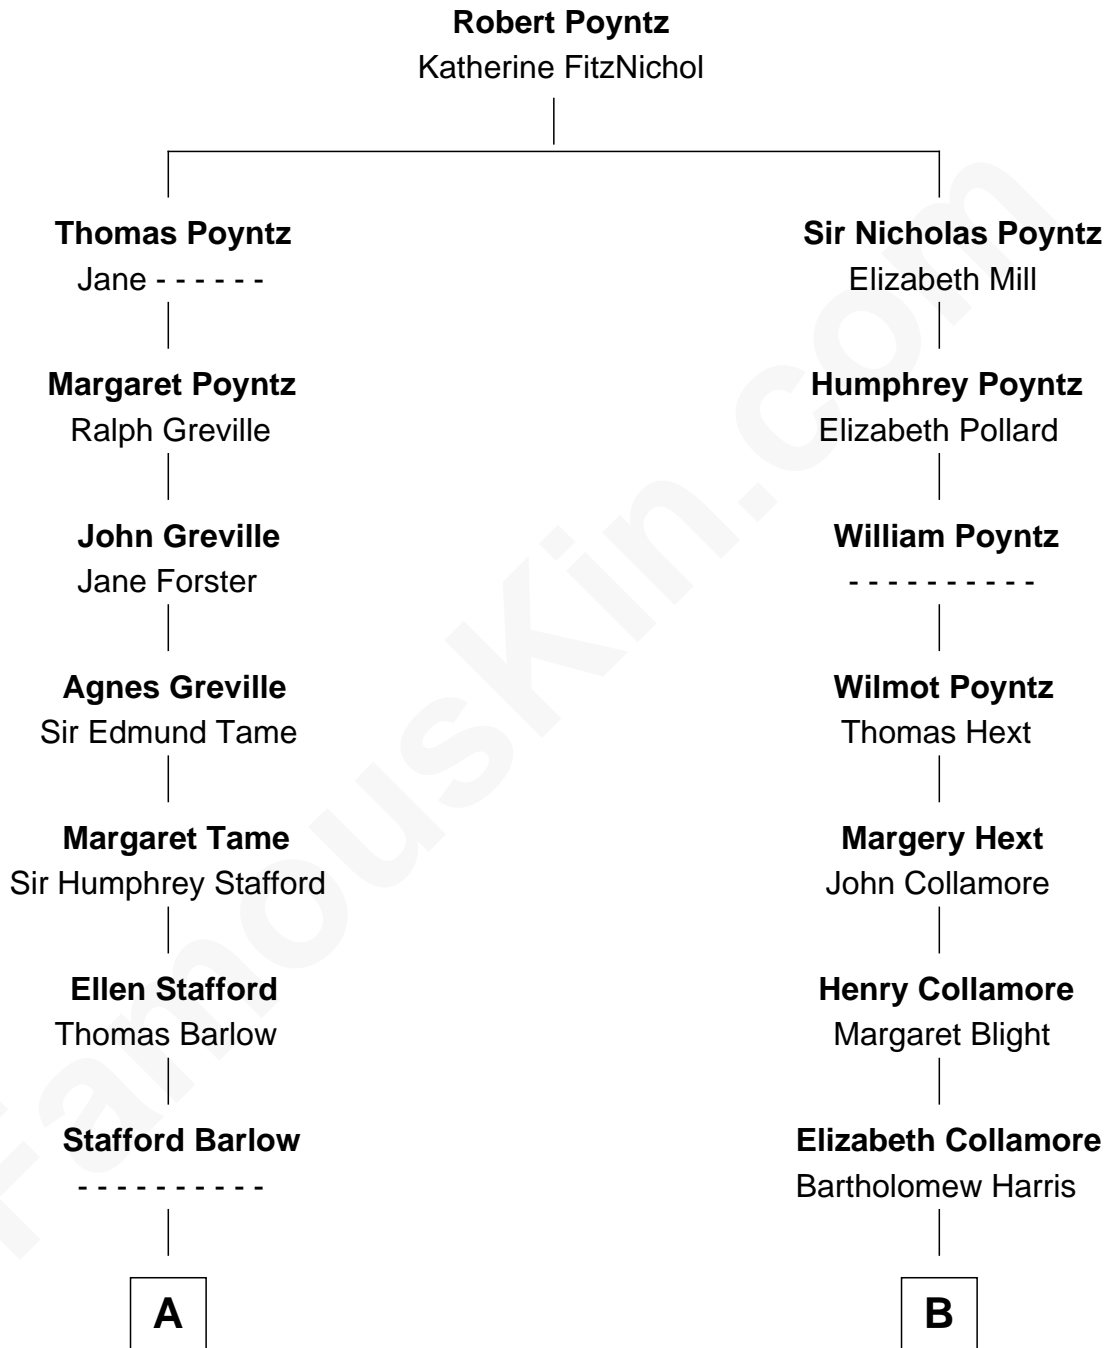

FamousKin.com

Relationship Chart of

Mitt Romney

70th Governor of Massachusetts

12th cousin 6 times removed of

Aaron Burr

Killed Alexander Hamilton

C

George Wilcken Romney

Lenore Emily LaFount

Mitt Romney

70th Governor of Massachusetts

FamousKin.com