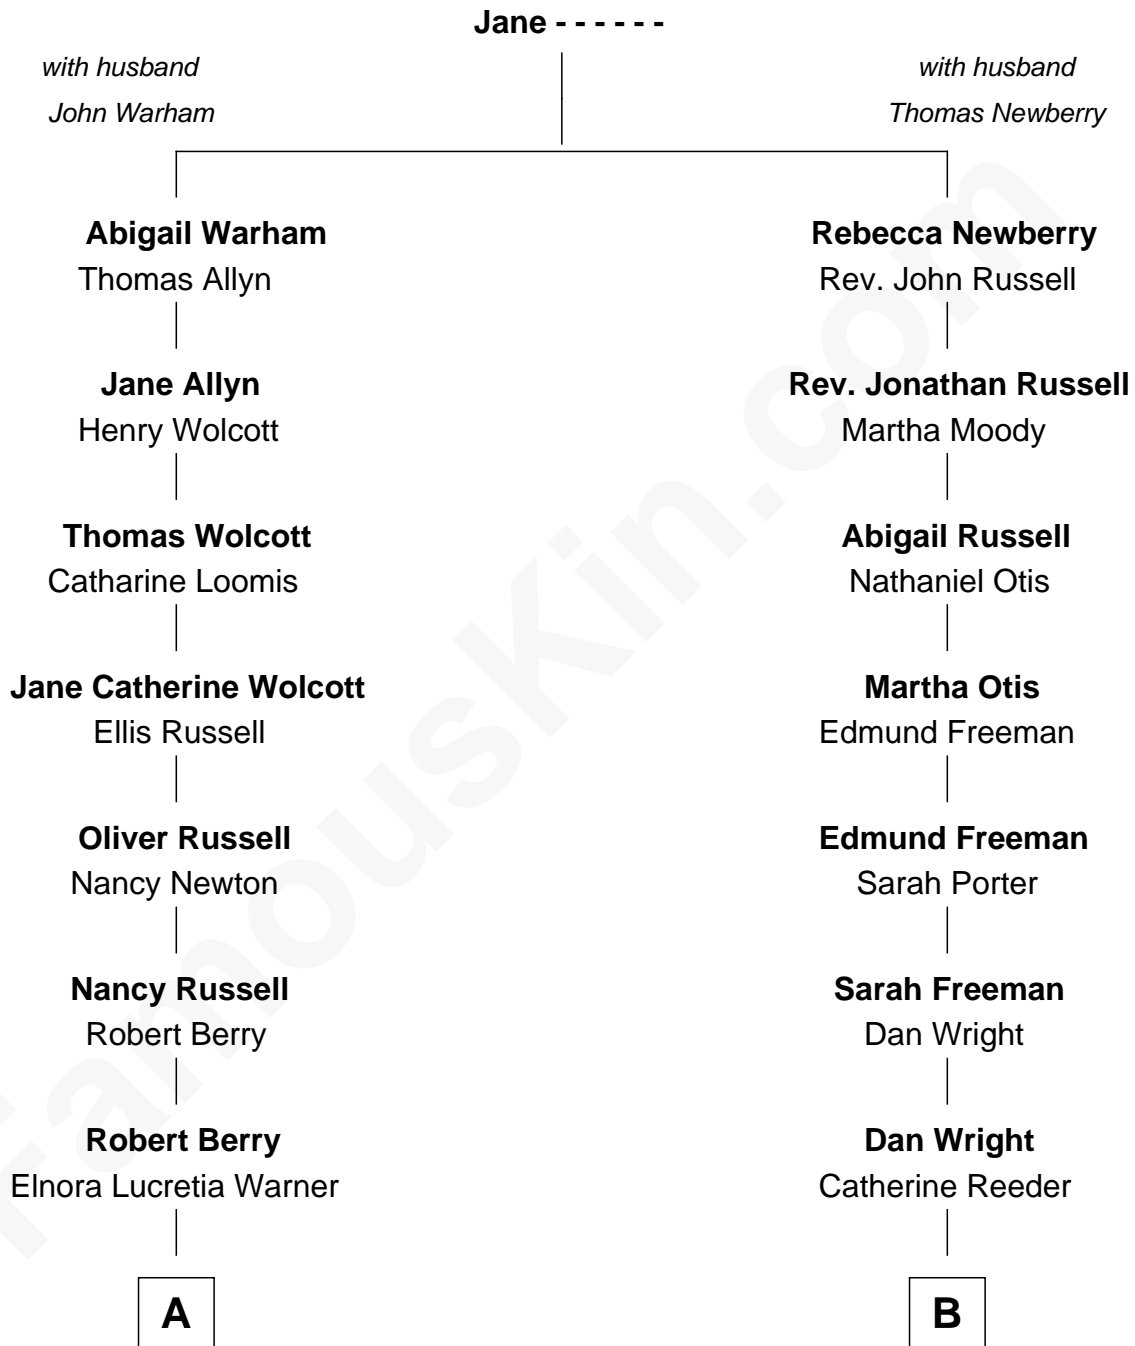

Wilbur Wright

Wright Brothers - Aviation Pioneer