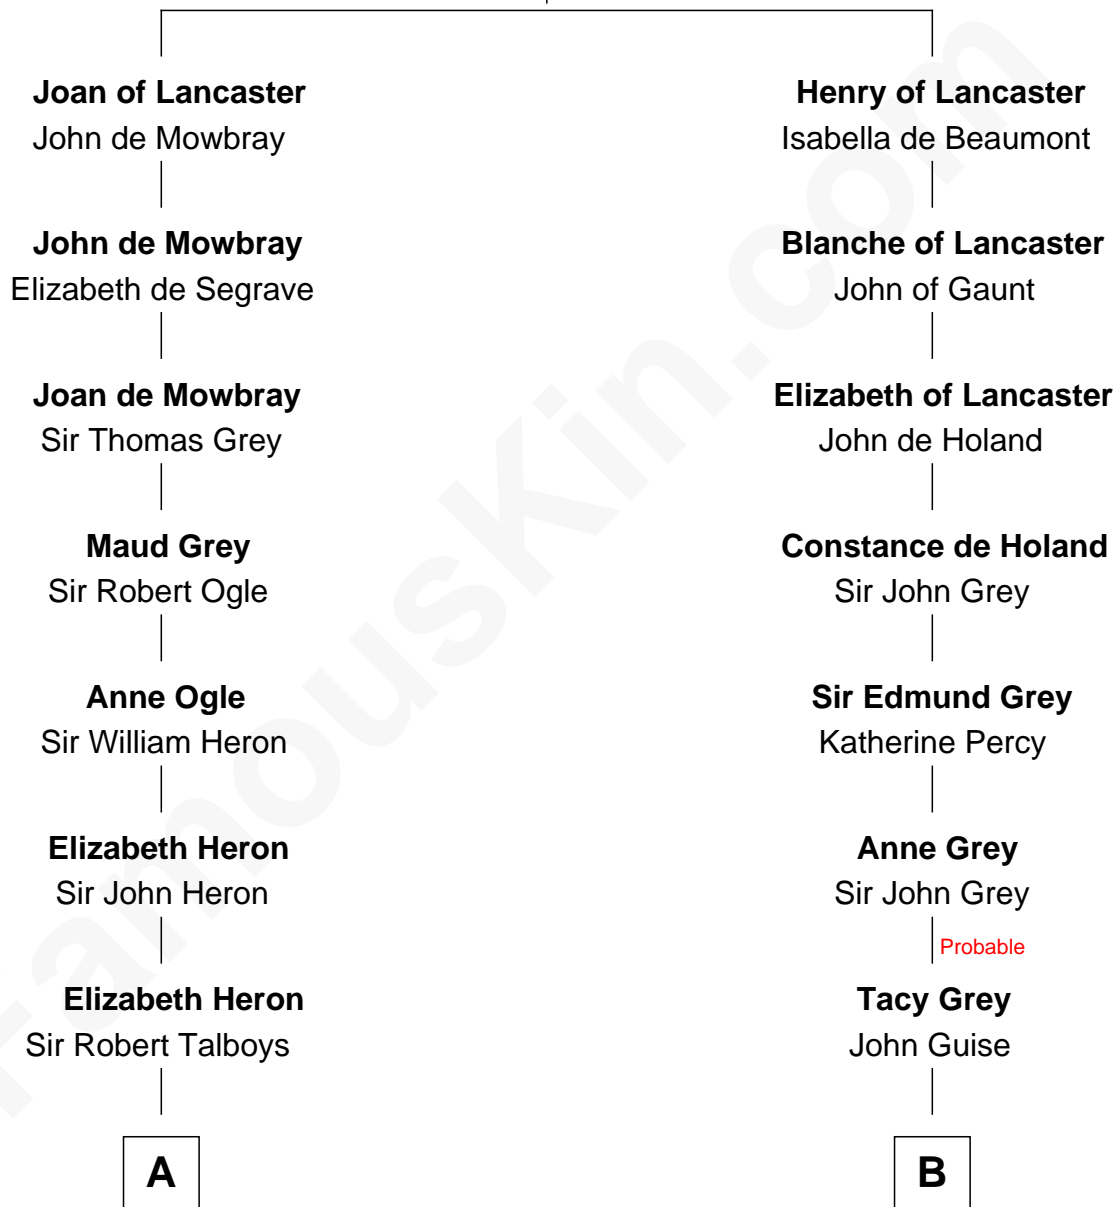

FamousKin.com Relationship Chart of

Mitt Romney

70th Governor of Massachusetts

20th cousin 1 time removed of

Raquel Welch

Movie Actress

Henry Plantagenet

Maud de Chaworth

George Wilcken Romney

Mitt Romney

70th Governor of Massachusetts

D

Justin Smith Hall

Sarah Mehitable Stanford

Emery Stanford Hall

Clara Louise Adams