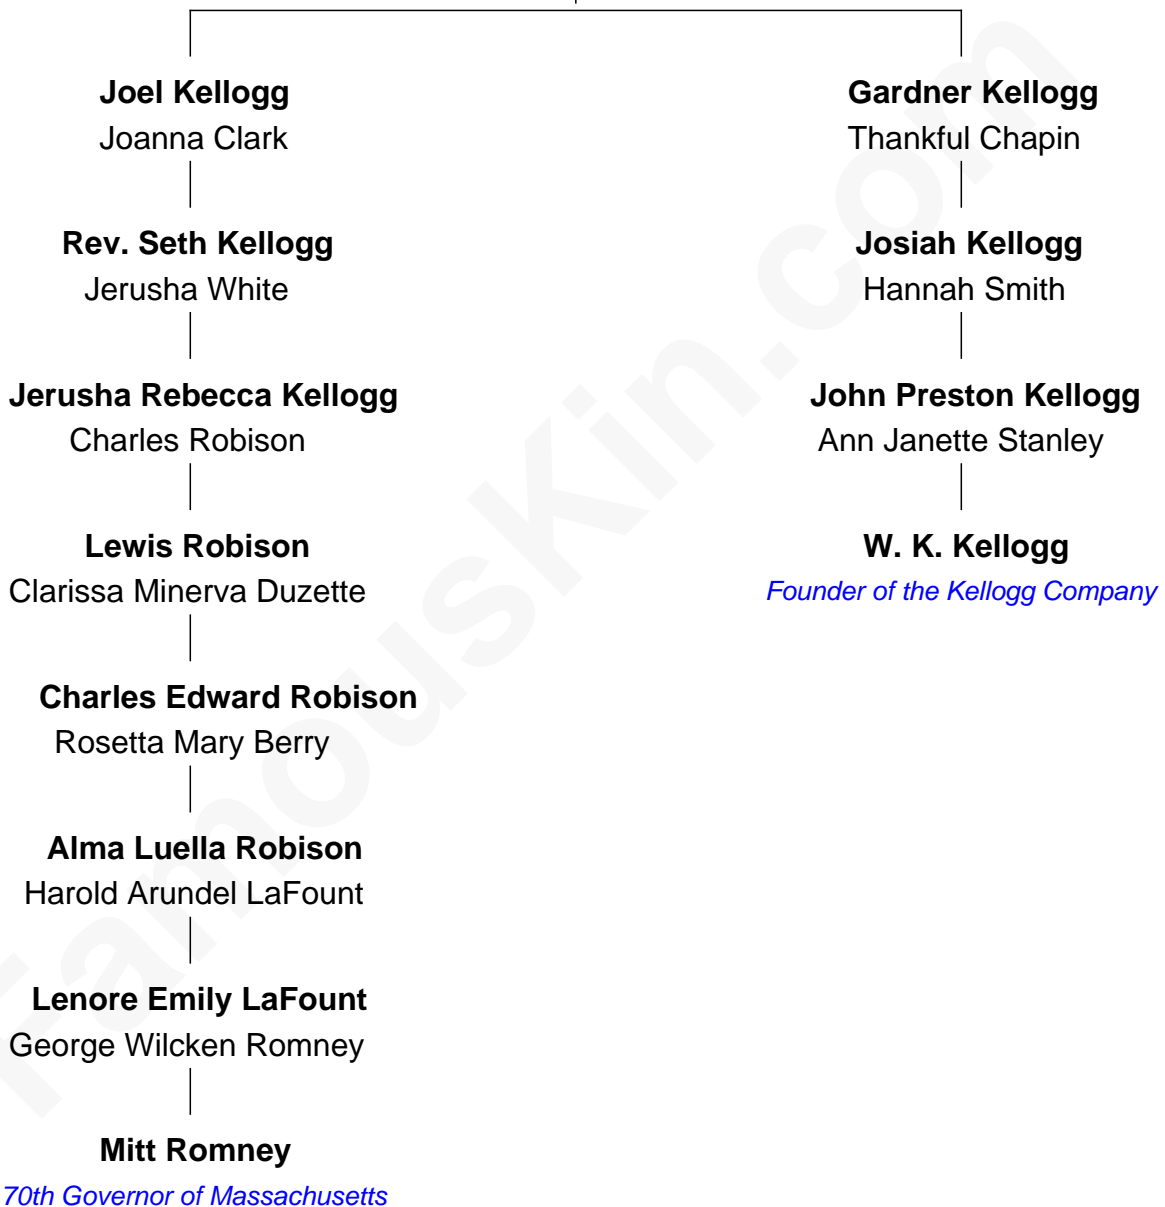

## Relationship Chart of

### Mitt Romney

70th Governor of Massachusetts

3rd cousin 4 times removed of

**W. K. Kellogg**

Founder of the Kellogg Company

**Nathaniel Kellogg**

Sarah Preston

Mitt Romney photo by [Gage Skidmore](#) (CC BY-SA 3.0)