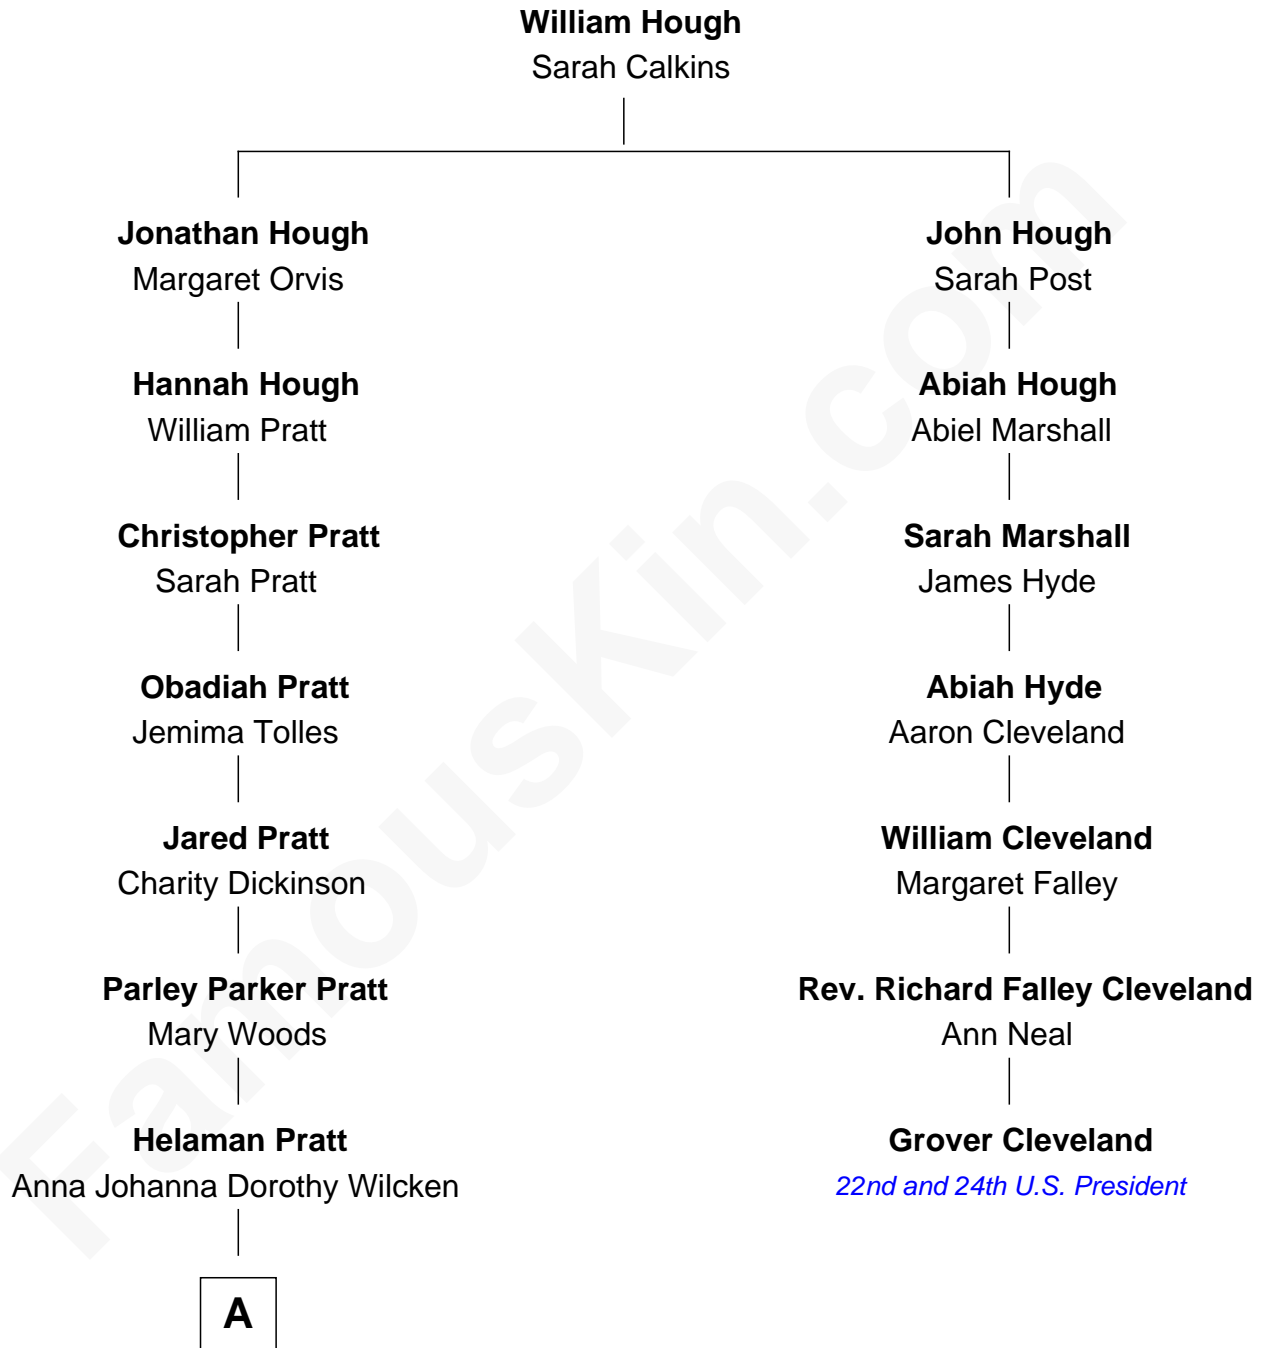

FamousKin.com

Relationship Chart of

Mitt Romney

70th Governor of Massachusetts

6th cousin 3 times removed of

Grover Cleveland

22nd and 24th U.S. President

A

—
Anna Amelia Pratt
Gaskell Samuel Romney

—
George Wilcken Romney
Lenore Emily LaFount

—
Mitt Romney
70th Governor of Massachusetts

FamousKin.com