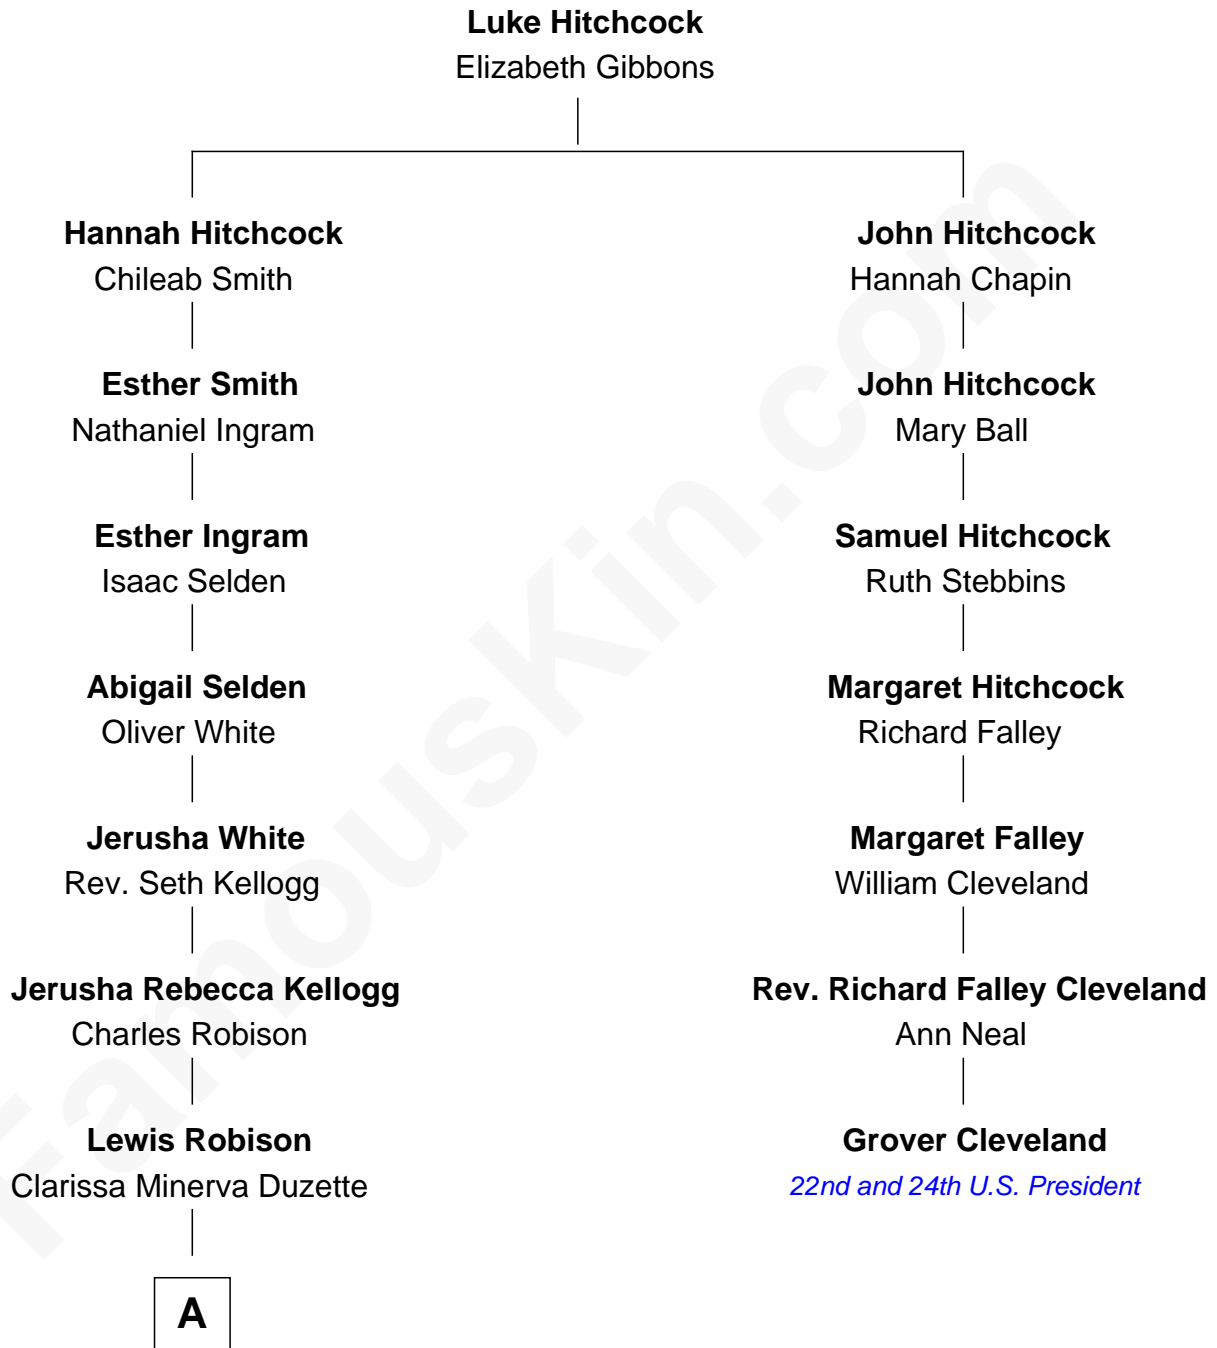

FamousKin.com

Relationship Chart of

Mitt Romney

70th Governor of Massachusetts

6th cousin 4 times removed of

Grover Cleveland

22nd and 24th U.S. President

A

—
Charles Edward Robison

Rosetta Mary Berry

—
Alma Luella Robison

Harold Arundel LaFount

—
Lenore Emily LaFount

George Wilcken Romney

—
Mitt Romney

70th Governor of Massachusetts