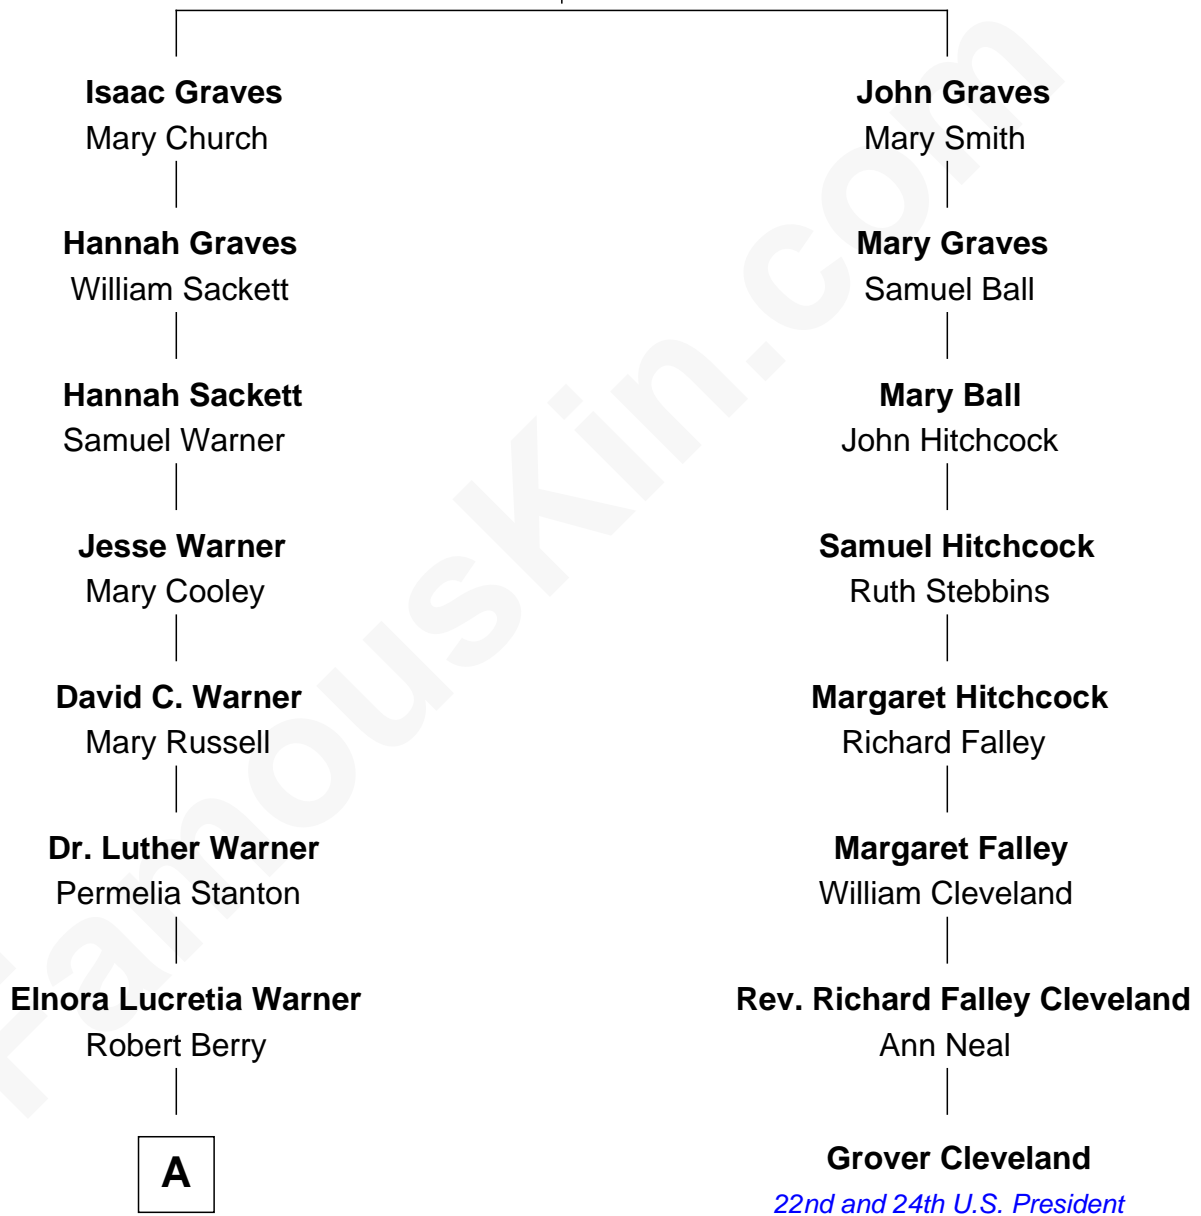

FamousKin.com

Relationship Chart of

Mitt Romney

70th Governor of Massachusetts

7th cousin 3 times removed of

Grover Cleveland

22nd and 24th U.S. President

Thomas Graves
Sarah Scott

A

—
Rosetta Mary Berry
Charles Edward Robison

—
Alma Luella Robison
Harold Arundel LaFount

—
Lenore Emily LaFount
George Wilcken Romney

—
Mitt Romney
70th Governor of Massachusetts