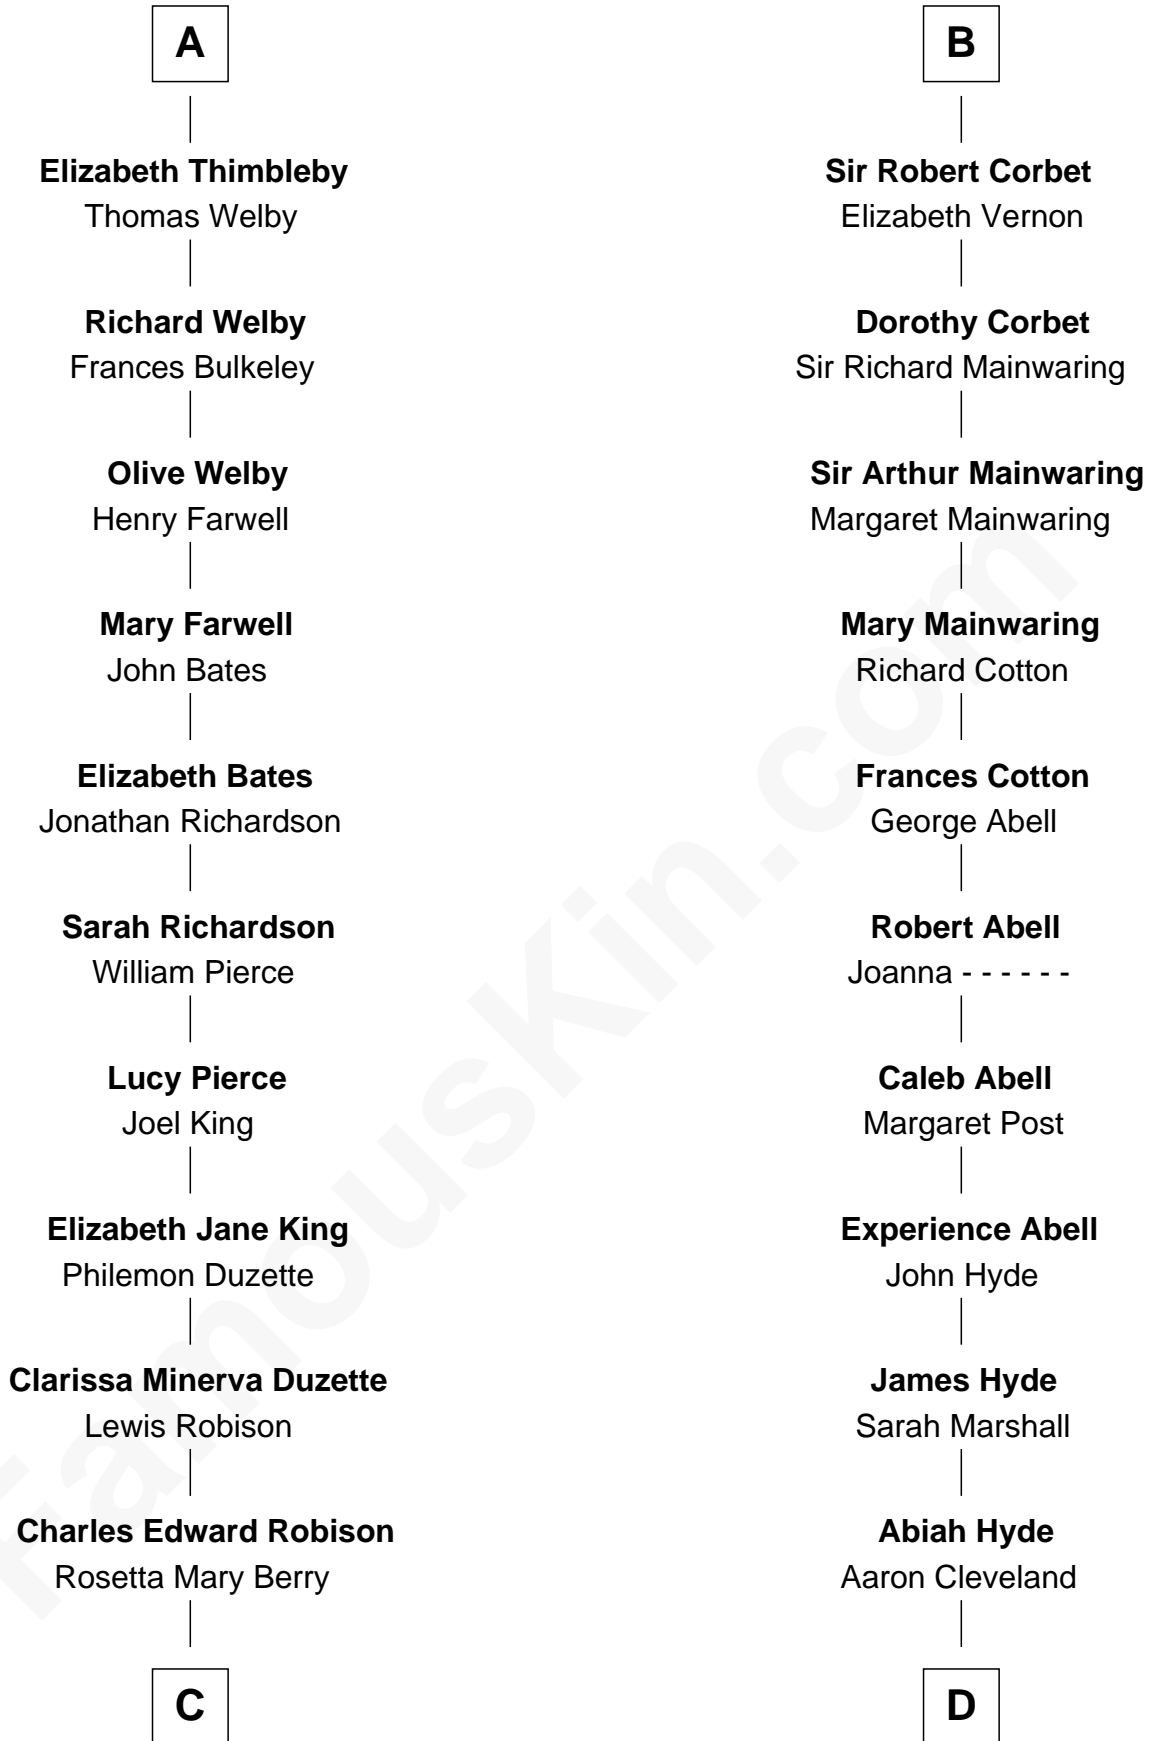

FamousKin.com Relationship Chart of

Mitt Romney

70th Governor of Massachusetts

19th cousin of

Grover Cleveland

22nd and 24th U.S. President

C

Alma Luella Robison
Harold Arundel LaFount

Lenore Emily LaFount
George Wilcken Romney

Mitt Romney
70th Governor of Massachusetts

D

William Cleveland
Margaret Falley

Rev. Richard Falley Cleveland
Ann Neal

Grover Cleveland
22nd and 24th U.S. President