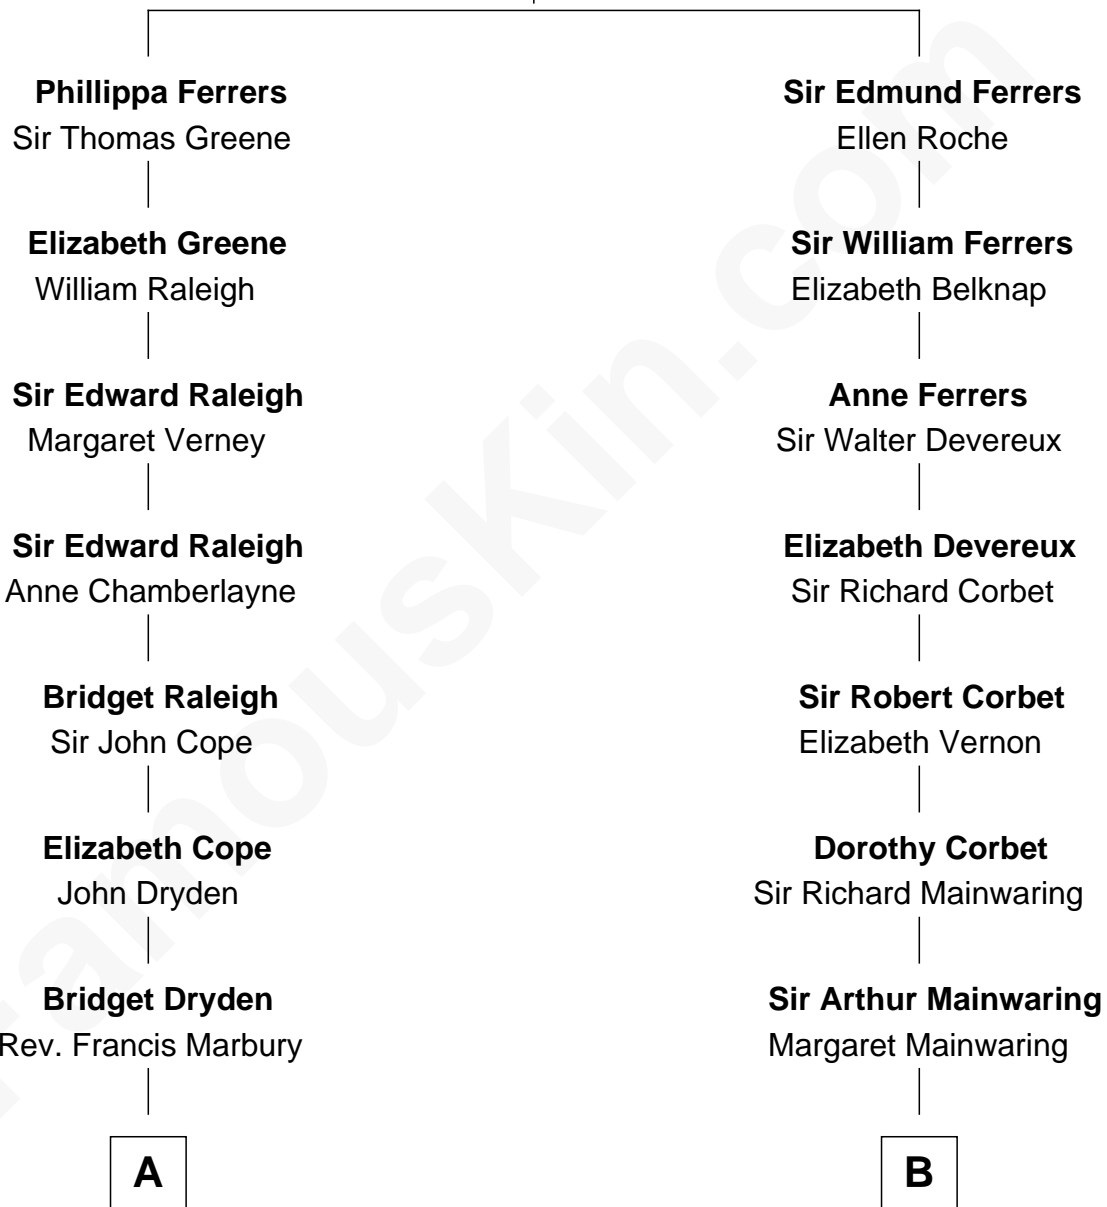

## Relationship Chart of

### Mitt Romney

70th Governor of Massachusetts

16th cousin 2 times removed of

### Grover Cleveland

22nd and 24th U.S. President

**Robert de Ferrers**  
Margaret Despencer

C

George Wilcken Romney

Lenore Emily LaFount

Mitt Romney

*70th Governor of Massachusetts*