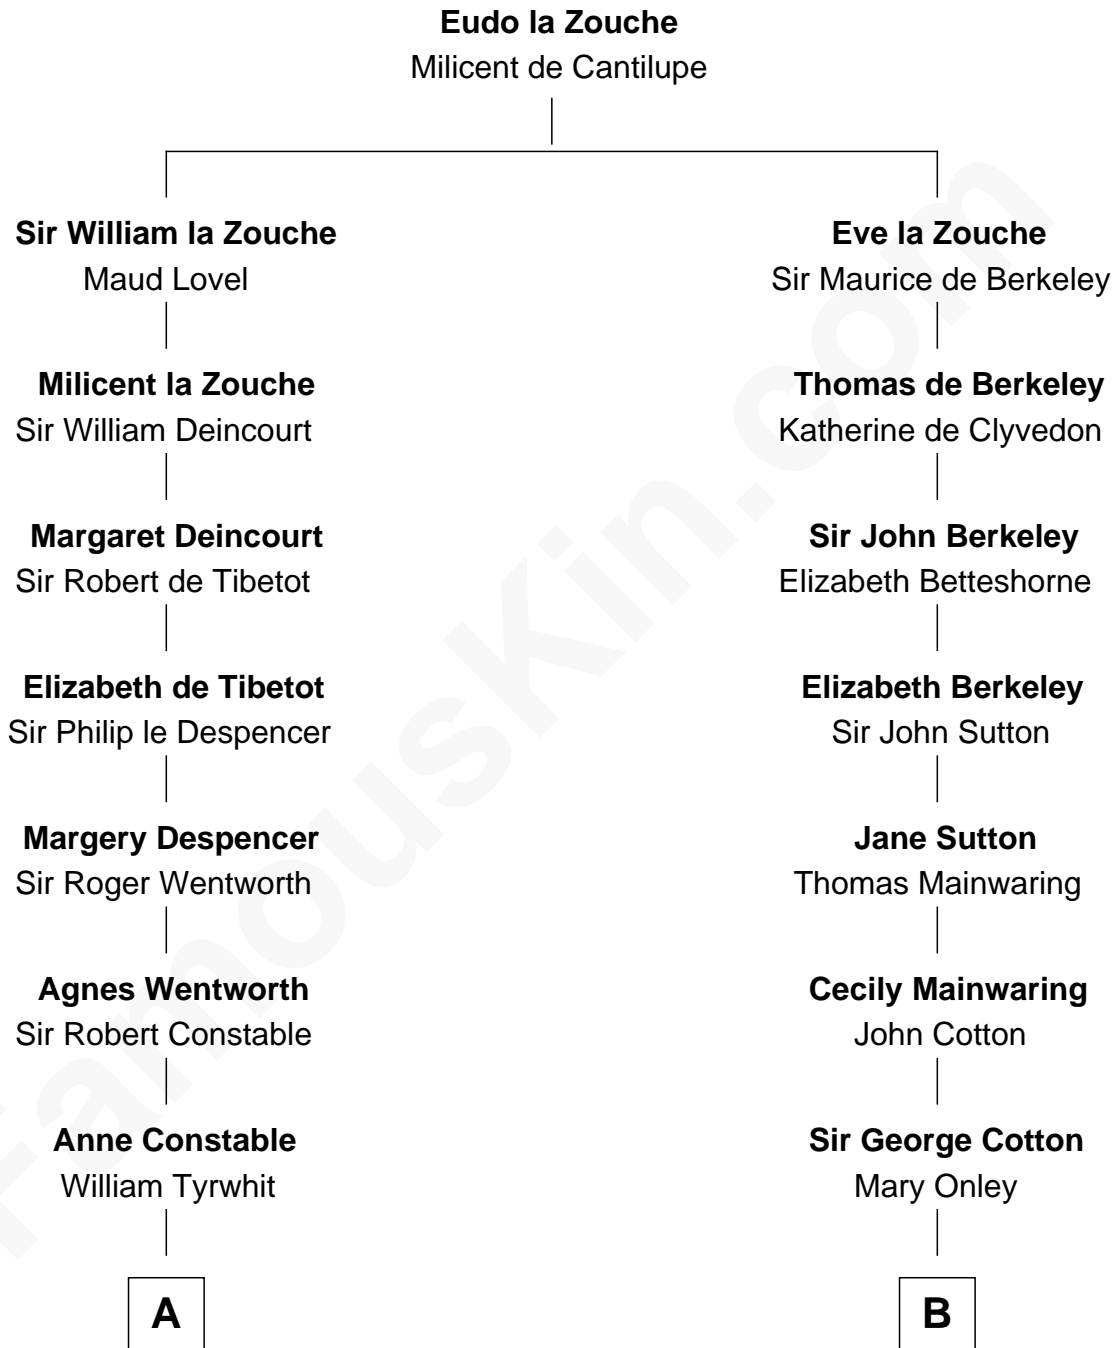

FamousKin.com

Relationship Chart of

Mitt Romney

70th Governor of Massachusetts

16th cousin 5 times removed of

Grover Cleveland

22nd and 24th U.S. President

C

Clarissa Minerva Duzette

Lewis Robison

Charles Edward Robison

Rosetta Mary Berry

Alma Luella Robison

Harold Arundel LaFount

Lenore Emily LaFount

George Wilcken Romney

Mitt Romney

70th Governor of Massachusetts