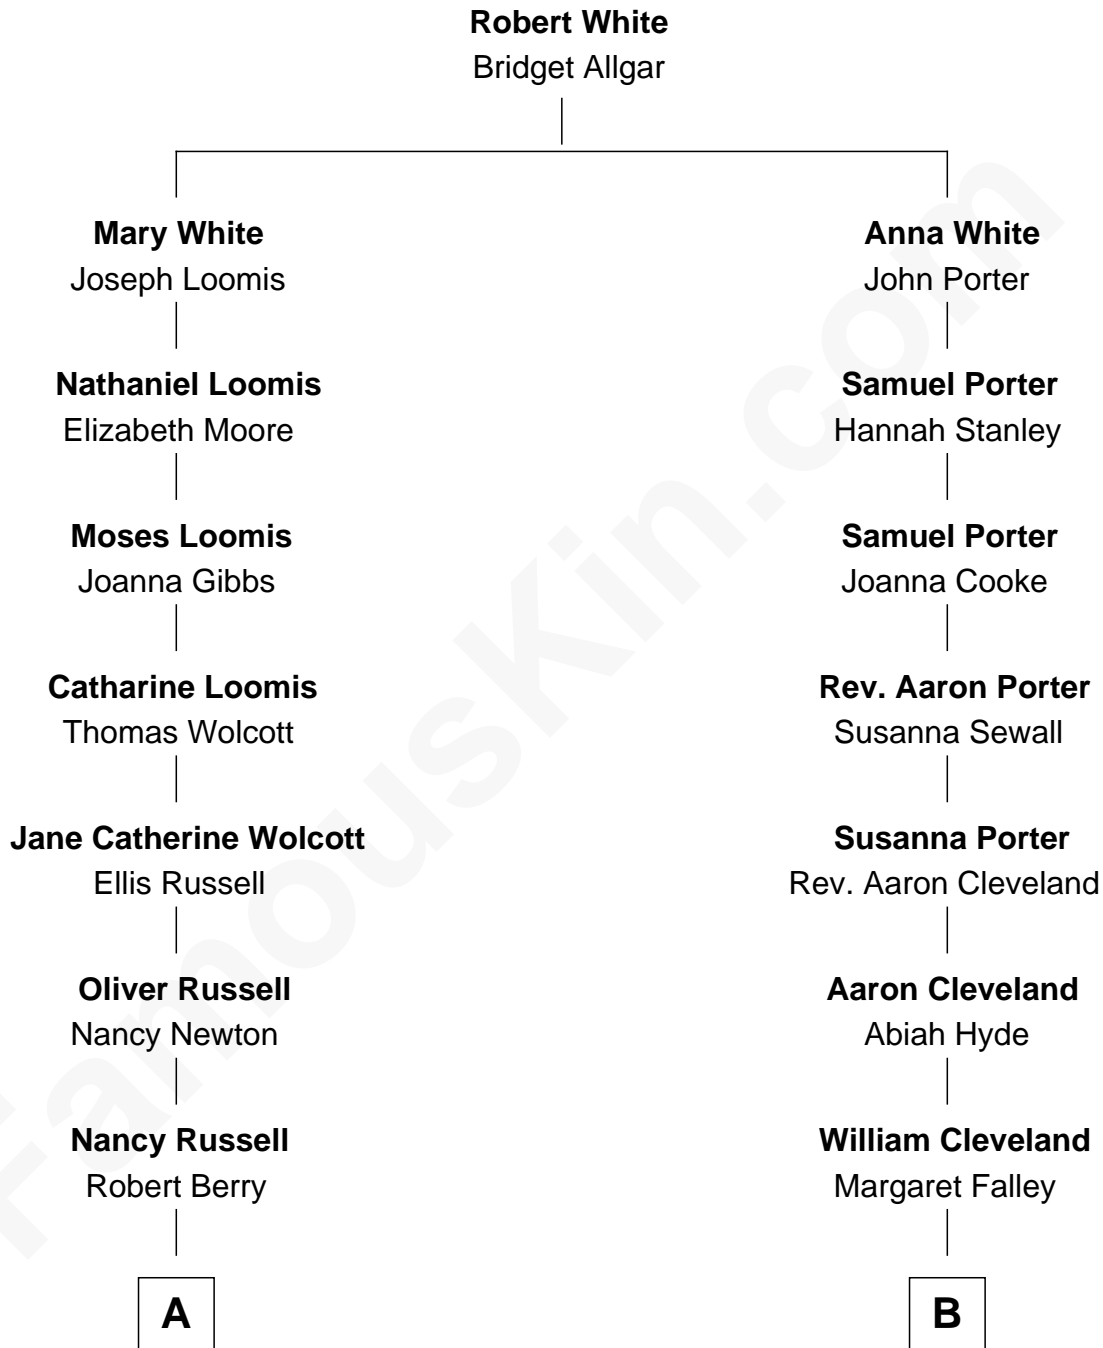

FamousKin.com

Relationship Chart of

Mitt Romney

70th Governor of Massachusetts

8th cousin 3 times removed of

Grover Cleveland

22nd and 24th U.S. President

A

Robert Berry
Elnora Lucretia Warner

Rosetta Mary Berry
Charles Edward Robison

Alma Luella Robison
Harold Arundel LaFount

Lenore Emily LaFount
George Wilcken Romney

Mitt Romney
70th Governor of Massachusetts