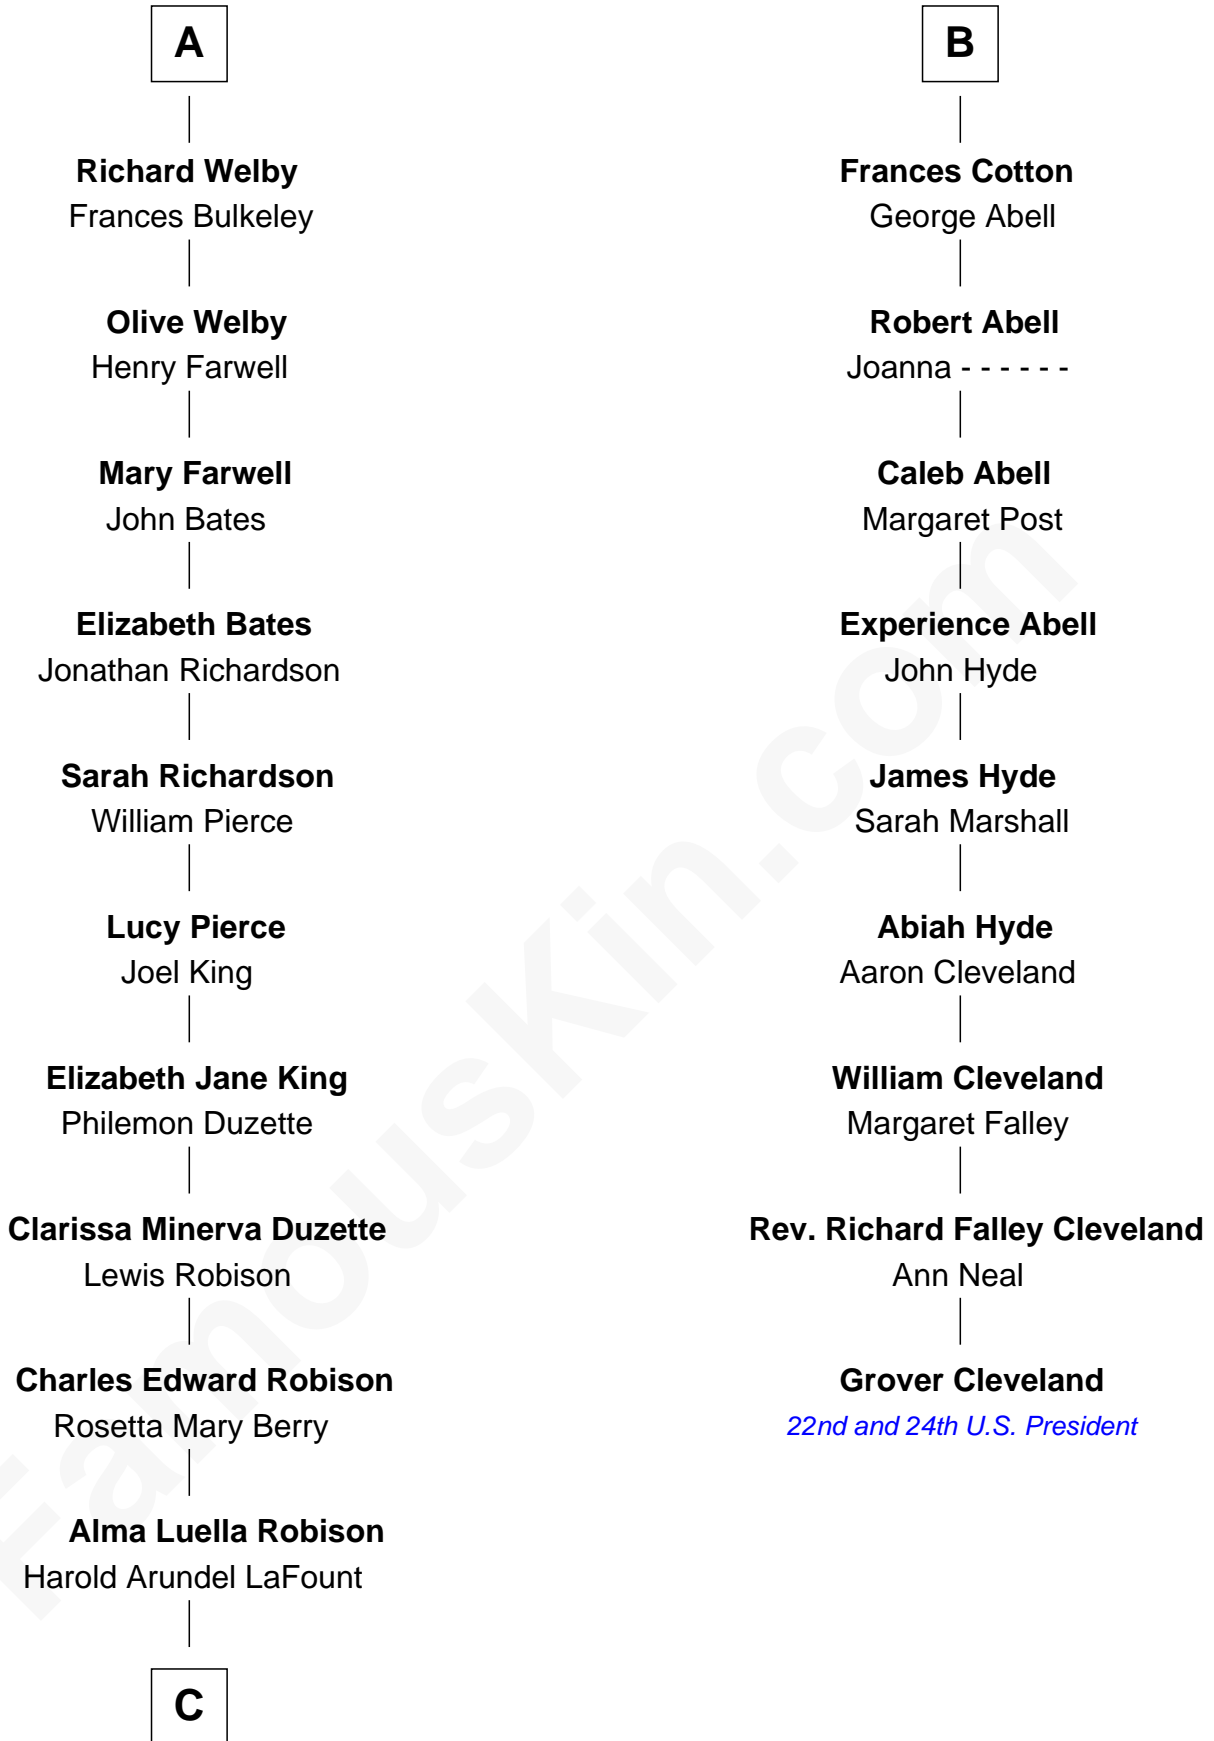

FamousKin.com

Relationship Chart of

Mitt Romney

70th Governor of Massachusetts

15th cousin 3 times removed of

Grover Cleveland

22nd and 24th U.S. President

Sir Philip le Despencer

Cecily Mainwaring

John Cotton

Sir George Cotton

Mary Onley

Richard Cotton

Mary Mainwaring

B

C

Lenore Emily LaFount
George Wilcken Romney

Mitt Romney
70th Governor of Massachusetts

FamousKin.com