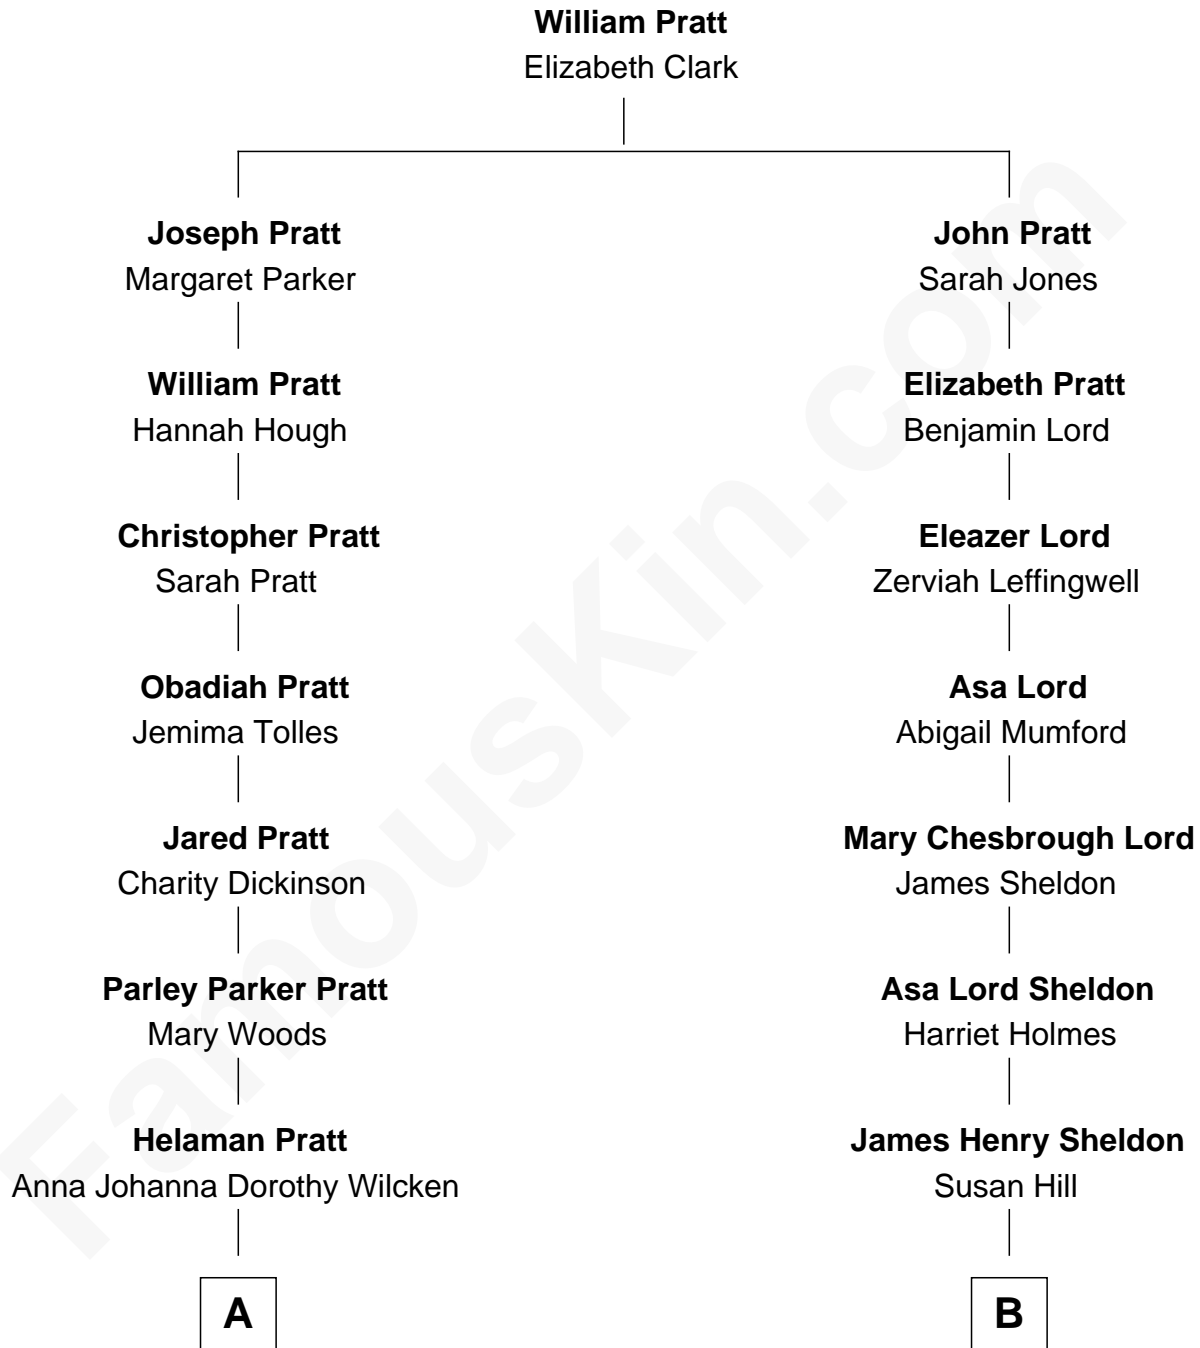

FamousKin.com Relationship Chart of

Mitt Romney

70th Governor of Massachusetts

9th cousin of

Mamie (Doud) Eisenhower

First Lady of President Dwight Eisenhower

A

Anna Amelia Pratt
Gaskell Samuel Romney

George Wilcken Romney
Lenore Emily LaFount

Mitt Romney
70th Governor of Massachusetts

B

Mary Cornelia Sheldon
Royal Houghton Doud

John Sheldon Doud
Elivera Mathilda Carlson

Mamie (Doud) Eisenhower
First Lady of Dwight Eisenhower