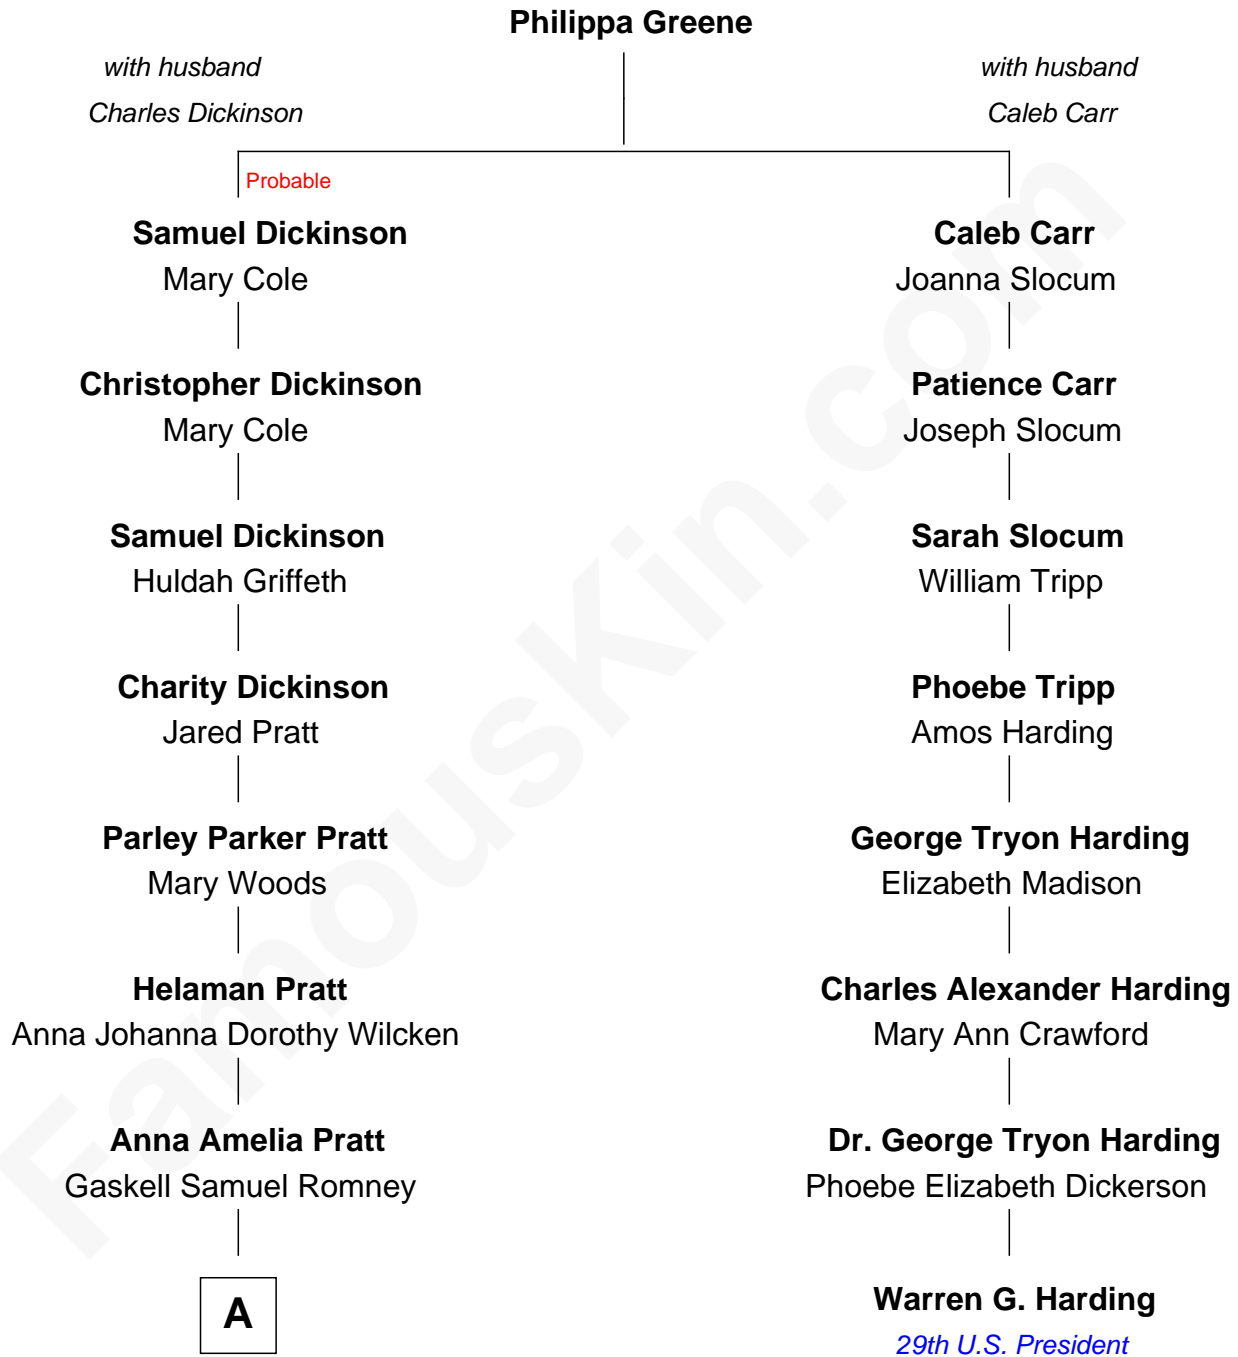

# FamousKin.com

## Relationship Chart of

### Mitt Romney

70th Governor of Massachusetts

7th cousin 1 time removed of

**Warren G. Harding**  
29th U.S. President

A

George Wilcken Romney

Lenore Emily LaFount

Mitt Romney

*70th Governor of Massachusetts*

FamousKin.com