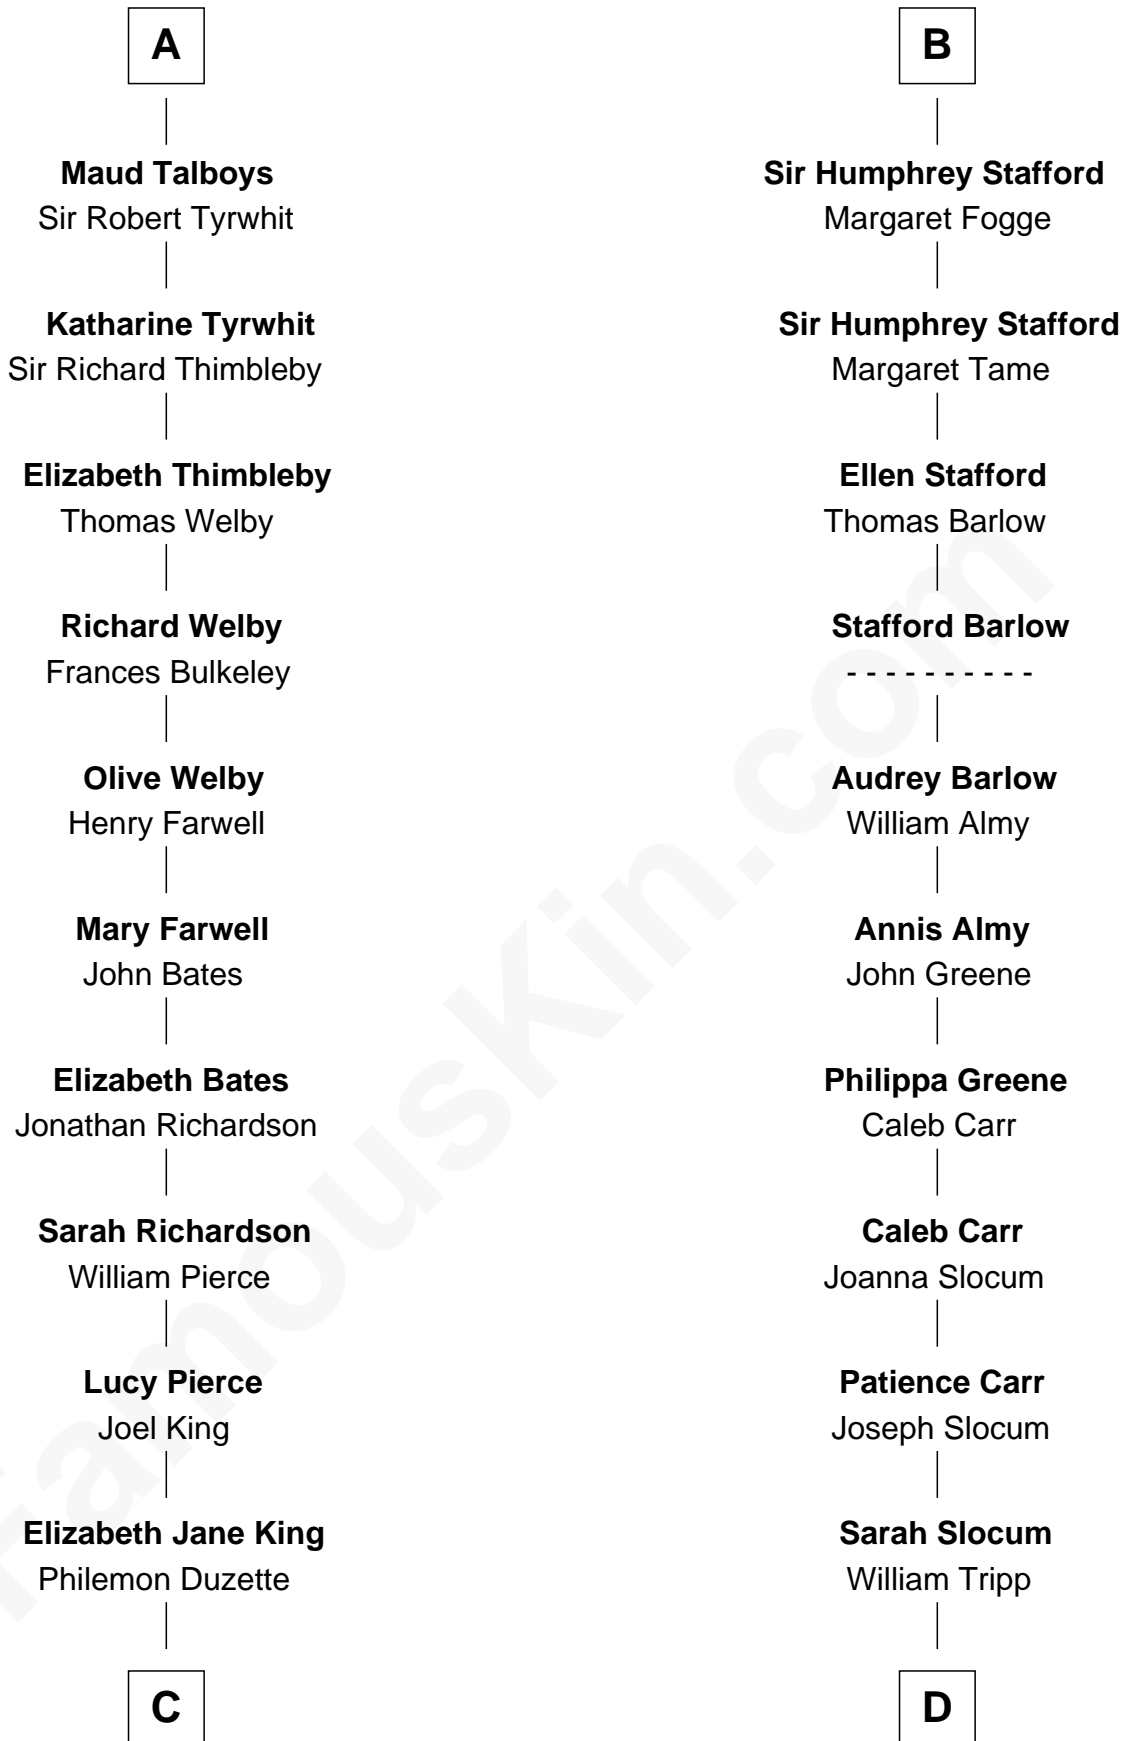

FamousKin.com Relationship Chart of

Mitt Romney

70th Governor of Massachusetts

21st cousin of

Warren G. Harding

29th U.S. President

Nicholas de Stafford

C

Clarissa Minerva Duzette

Lewis Robison

Charles Edward Robison

Rosetta Mary Berry

Alma Luella Robison

Harold Arundel LaFount

Lenore Emily LaFount

George Wilcken Romney