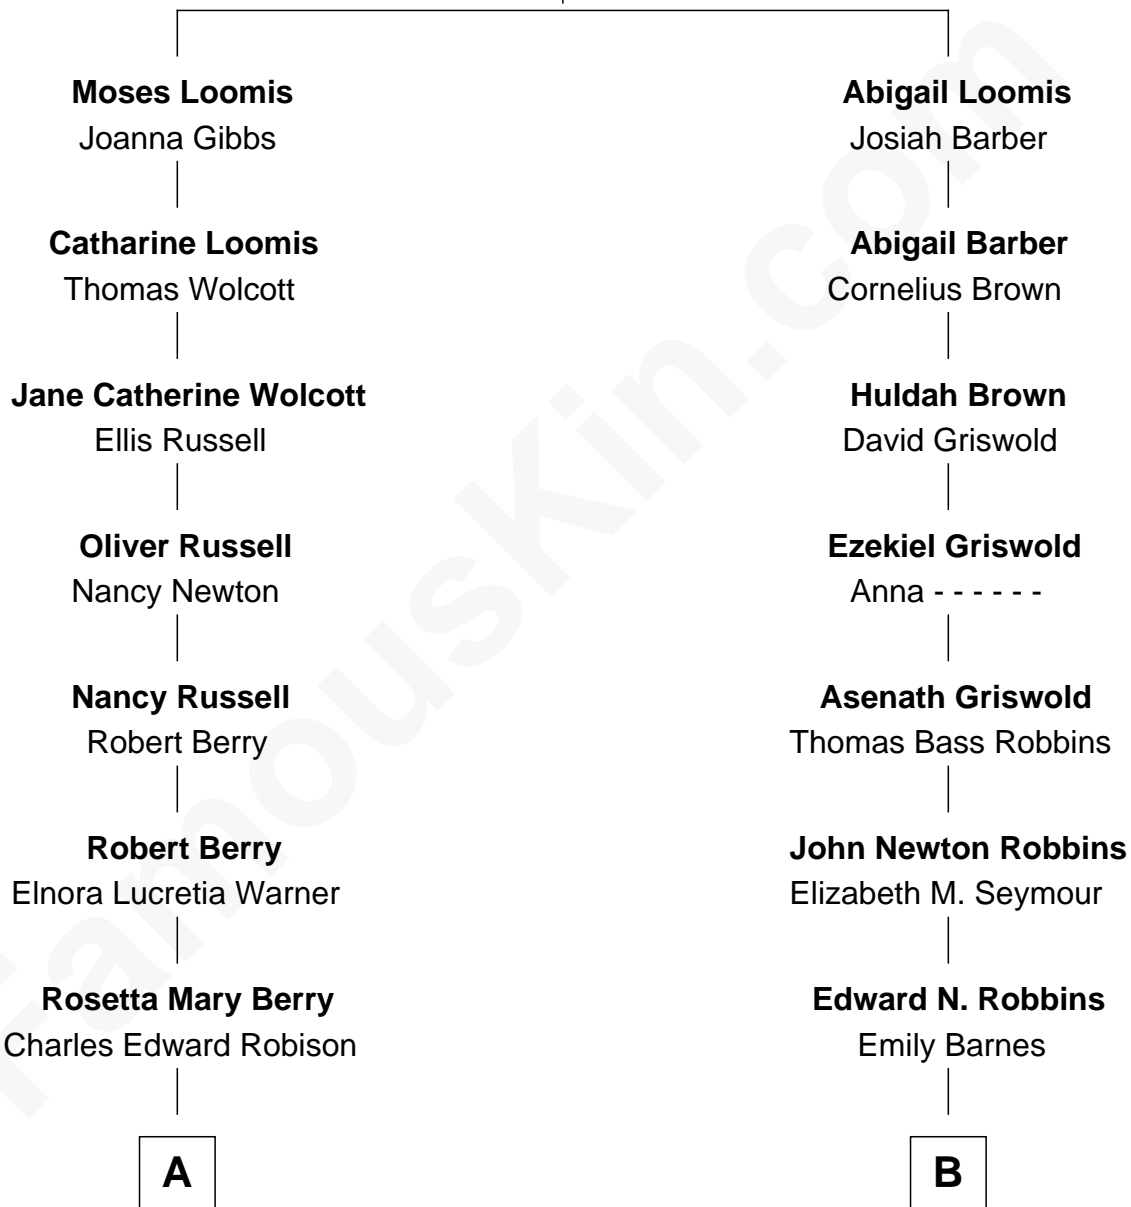

FamousKin.com Relationship Chart of

Mitt Romney

70th Governor of Massachusetts

9th cousin of

Nancy (Davis) Reagan

First Lady of President Ronald Reagan

Nathaniel Loomis

Elizabeth Moore

A

Alma Luella Robison
Harold Arundel LaFount

Lenore Emily LaFount
George Wilcken Romney

Mitt Romney
70th Governor of Massachusetts

B

John Newell Robbins
Anne Ayers Francis

Kenneth Seymour Robbins
Edith Prescott Lockett