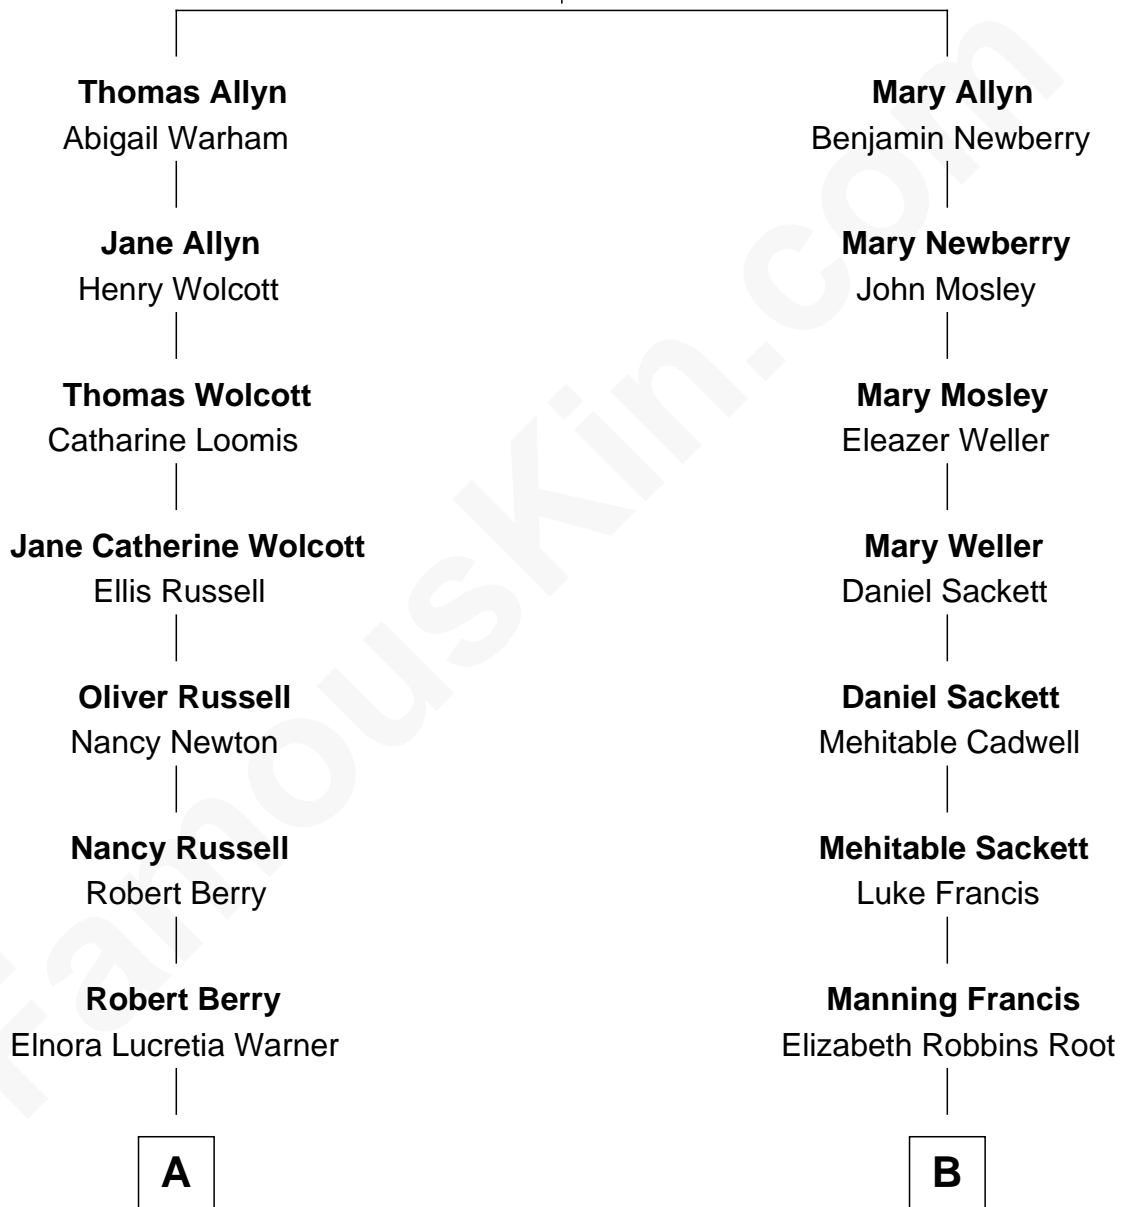

FamousKin.com Relationship Chart of

Mitt Romney

70th Governor of Massachusetts

10th cousin of

Nancy (Davis) Reagan

First Lady of President Ronald Reagan

Matthew Allyn

Margaret Wyatt

A

Rosetta Mary Berry
Charles Edward Robison

Alma Luella Robison
Harold Arundel LaFount

Lenore Emily LaFount
George Wilcken Romney

Mitt Romney
70th Governor of Massachusetts

B

Frederick Augustus Francis
Jessie Anne Stevens