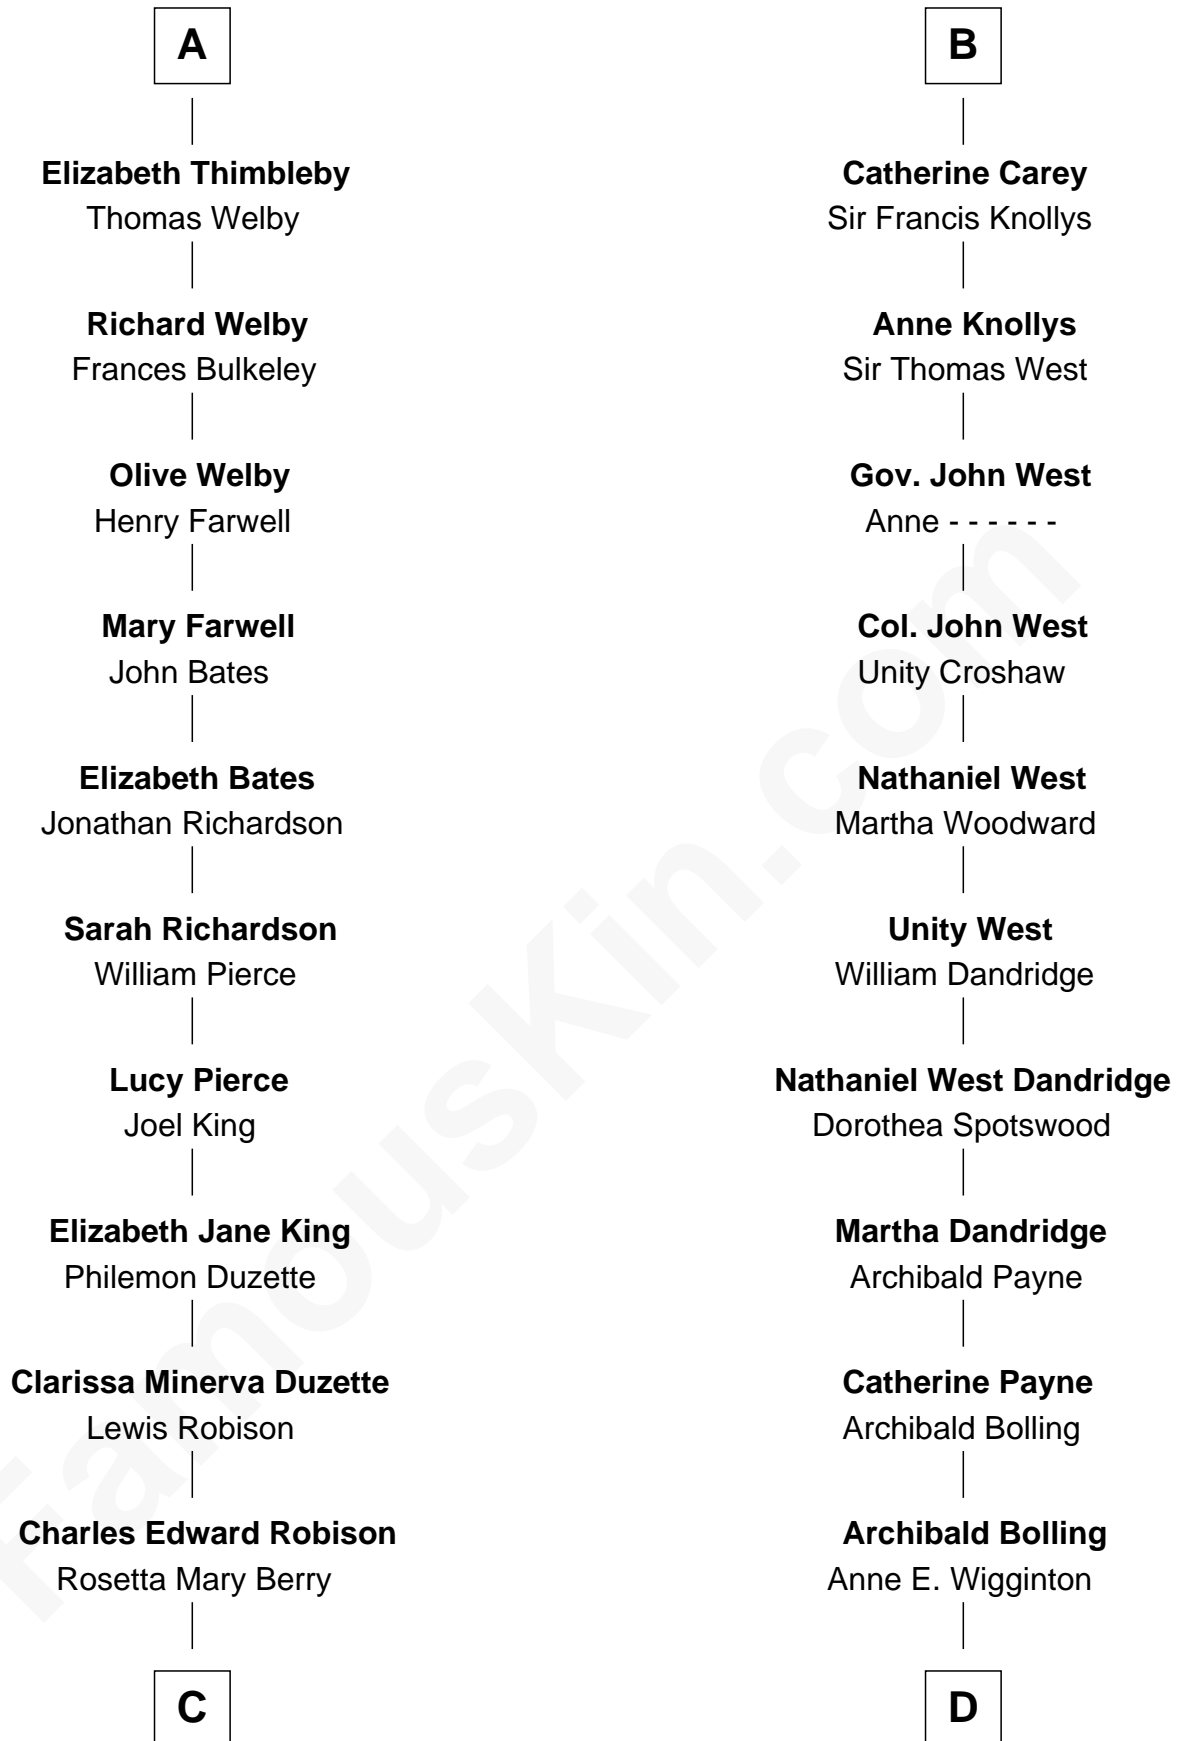

FamousKin.com

Relationship Chart of

Mitt Romney

70th Governor of Massachusetts

18th cousin 1 time removed of

Edith (Bolling) Wilson

First Lady of President Woodrow Wilson

C

Alma Luella Robison
Harold Arundel LaFount

Lenore Emily LaFount
George Wilcken Romney

Mitt Romney
70th Governor of Massachusetts

D

William Holcombe Bolling
Sarah Spiers White

Edith (Bolling) Wilson
First Lady of Woodrow Wilson