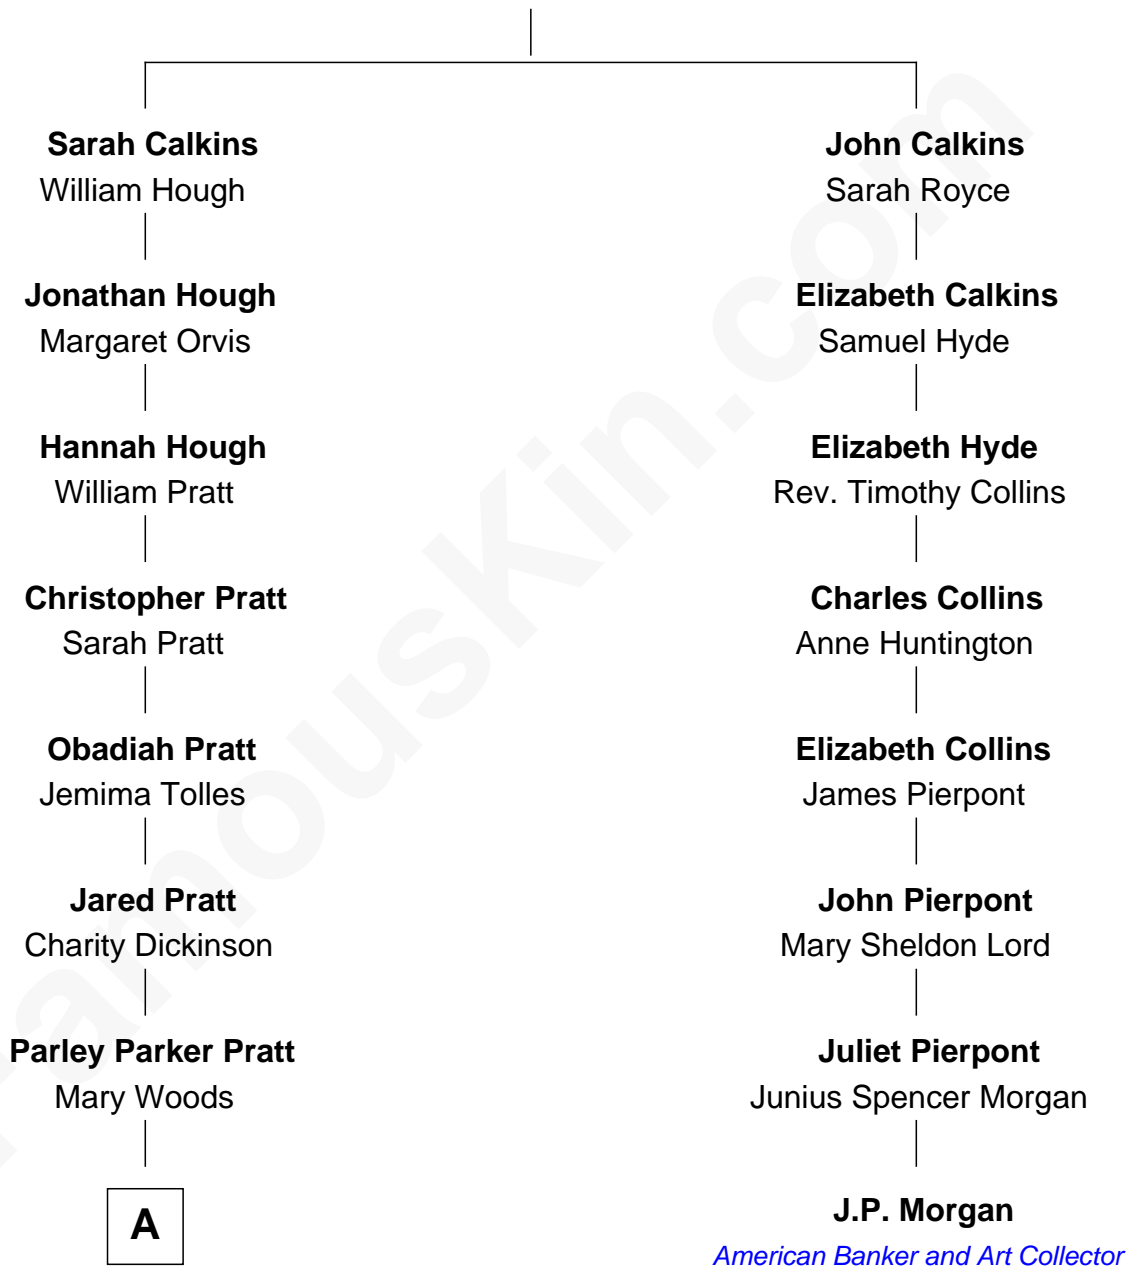

FamousKin.com

Relationship Chart of

Mitt Romney

70th Governor of Massachusetts

7th cousin 3 times removed of

J.P. Morgan

American Banker and Art Collector

Hugh Calkins

Anne - - - - -

A

—
Helaman Pratt
Anna Johanna Dorothy Wilcken

—
Anna Amelia Pratt
Gaskell Samuel Romney

—
George Wilcken Romney
Lenore Emily LaFount

—
Mitt Romney
70th Governor of Massachusetts

FamousKin.com