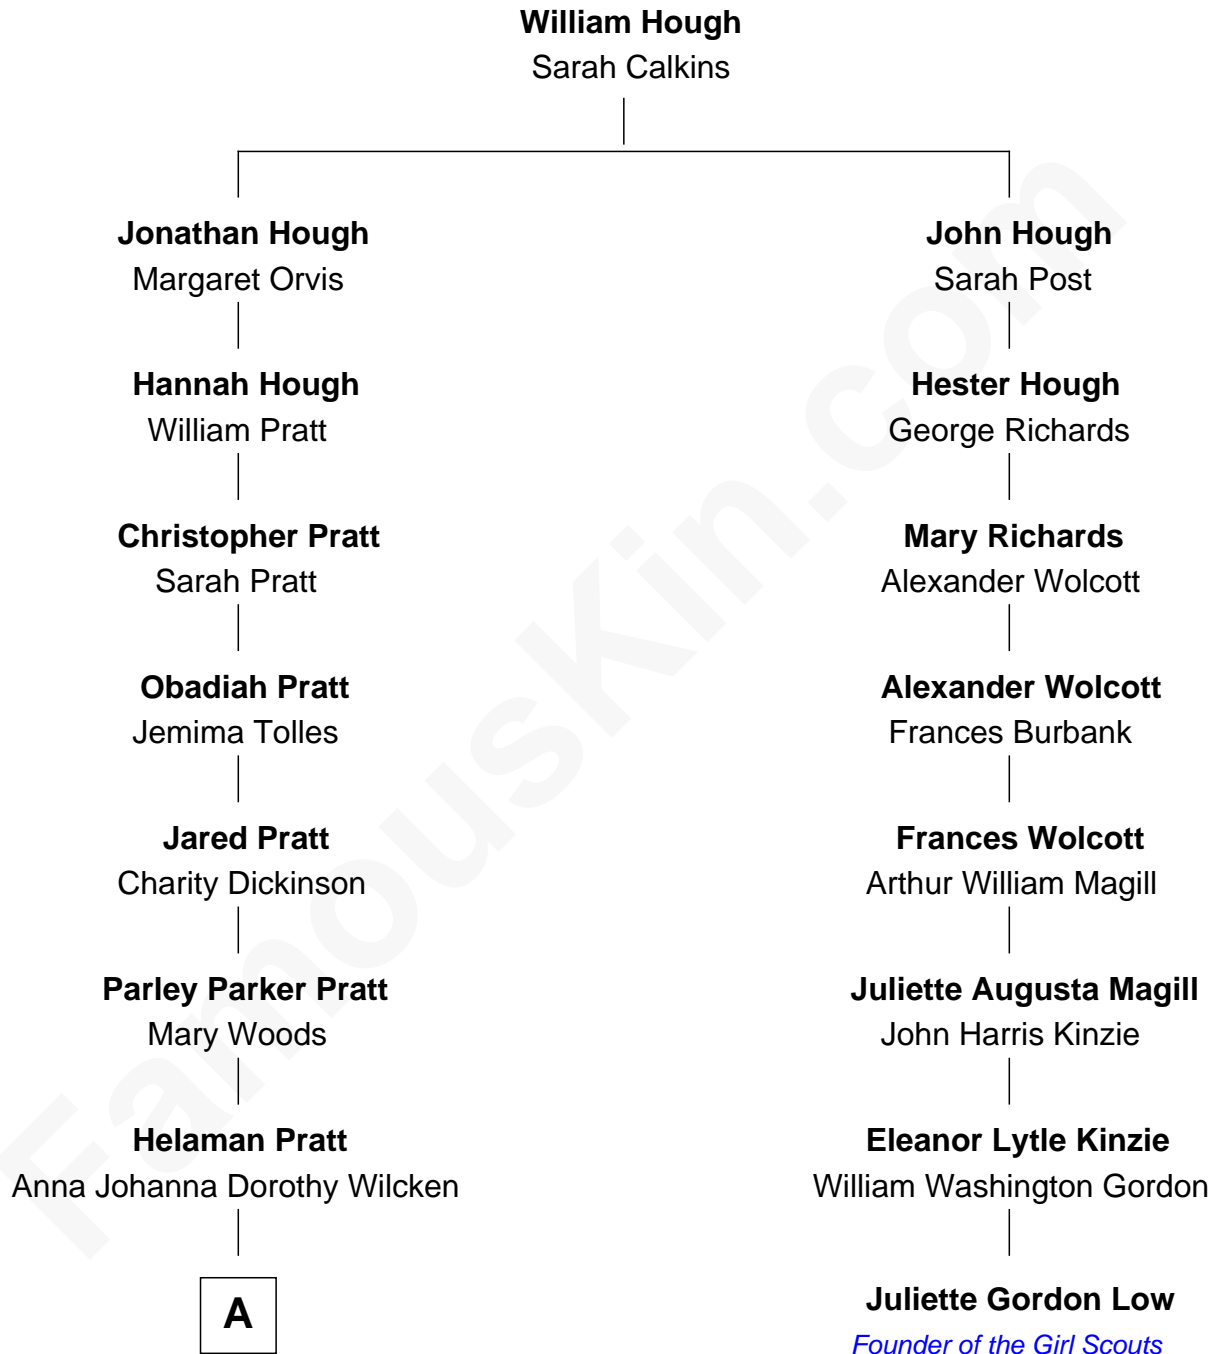

FamousKin.com

Relationship Chart of

Mitt Romney

70th Governor of Massachusetts

7th cousin 2 times removed of

Juliette Gordon Low

Founder of the Girl Scouts

A

—
Anna Amelia Pratt
Gaskell Samuel Romney

—
George Wilcken Romney
Lenore Emily LaFount

—
Mitt Romney
70th Governor of Massachusetts

FamousKin.com