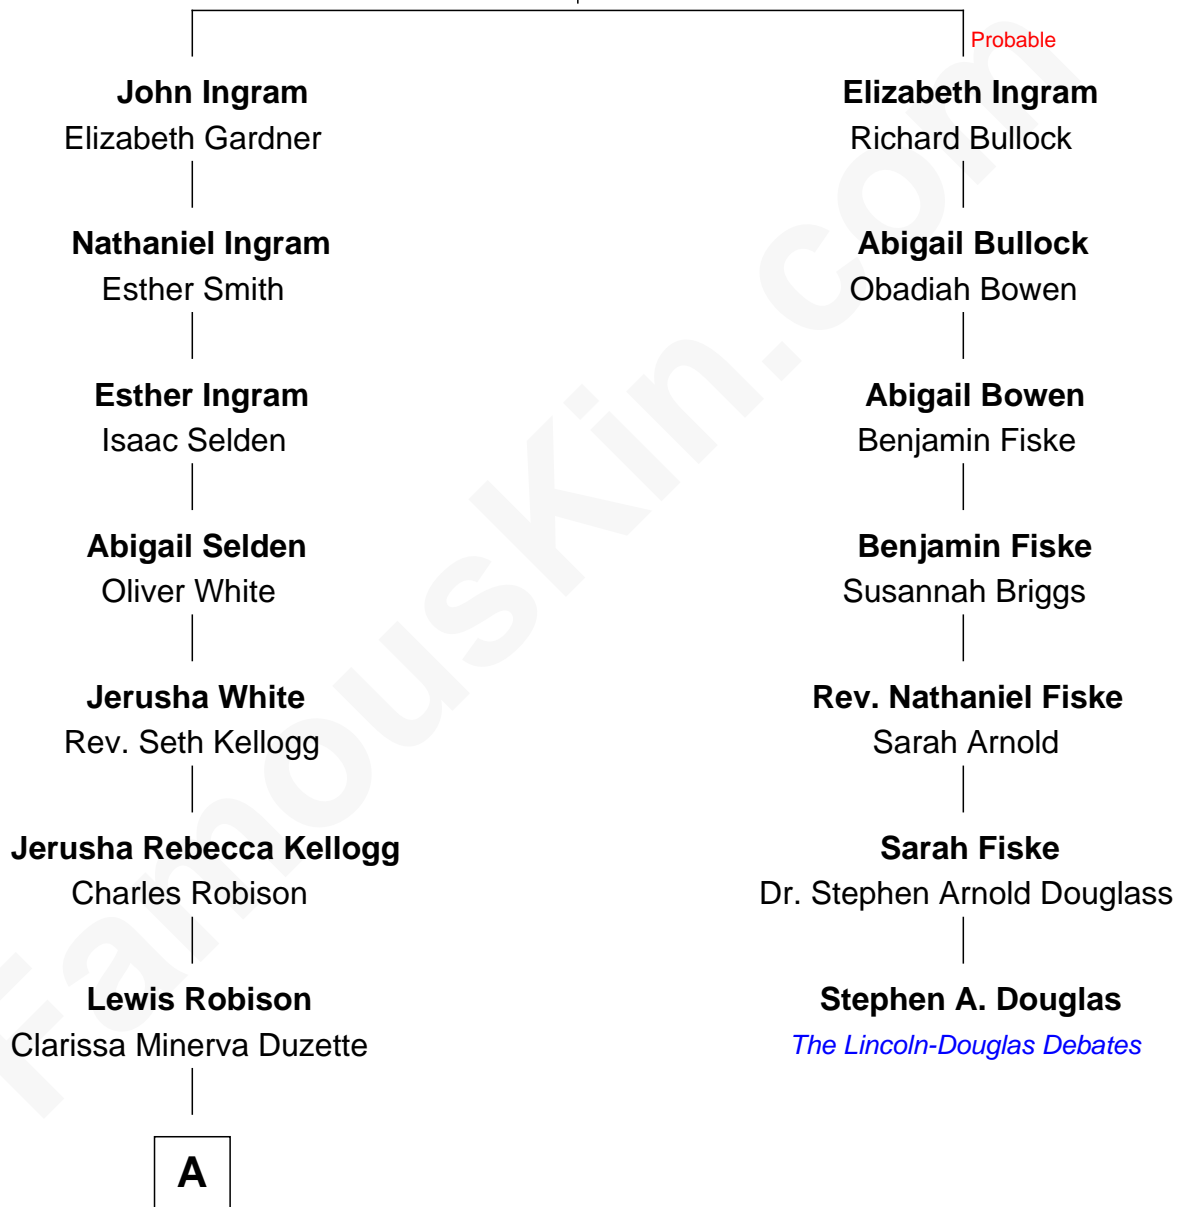

FamousKin.com

Relationship Chart of

Mitt Romney

70th Governor of Massachusetts

6th cousin 4 times removed of

Stephen A. Douglas

Participated in Lincoln-Douglas Debates

Richard Ingram

A

—
Charles Edward Robison

Rosetta Mary Berry

—
Alma Luella Robison

Harold Arundel LaFount

—
Lenore Emily LaFount

George Wilcken Romney

—
Mitt Romney

70th Governor of Massachusetts

FamousKin.com