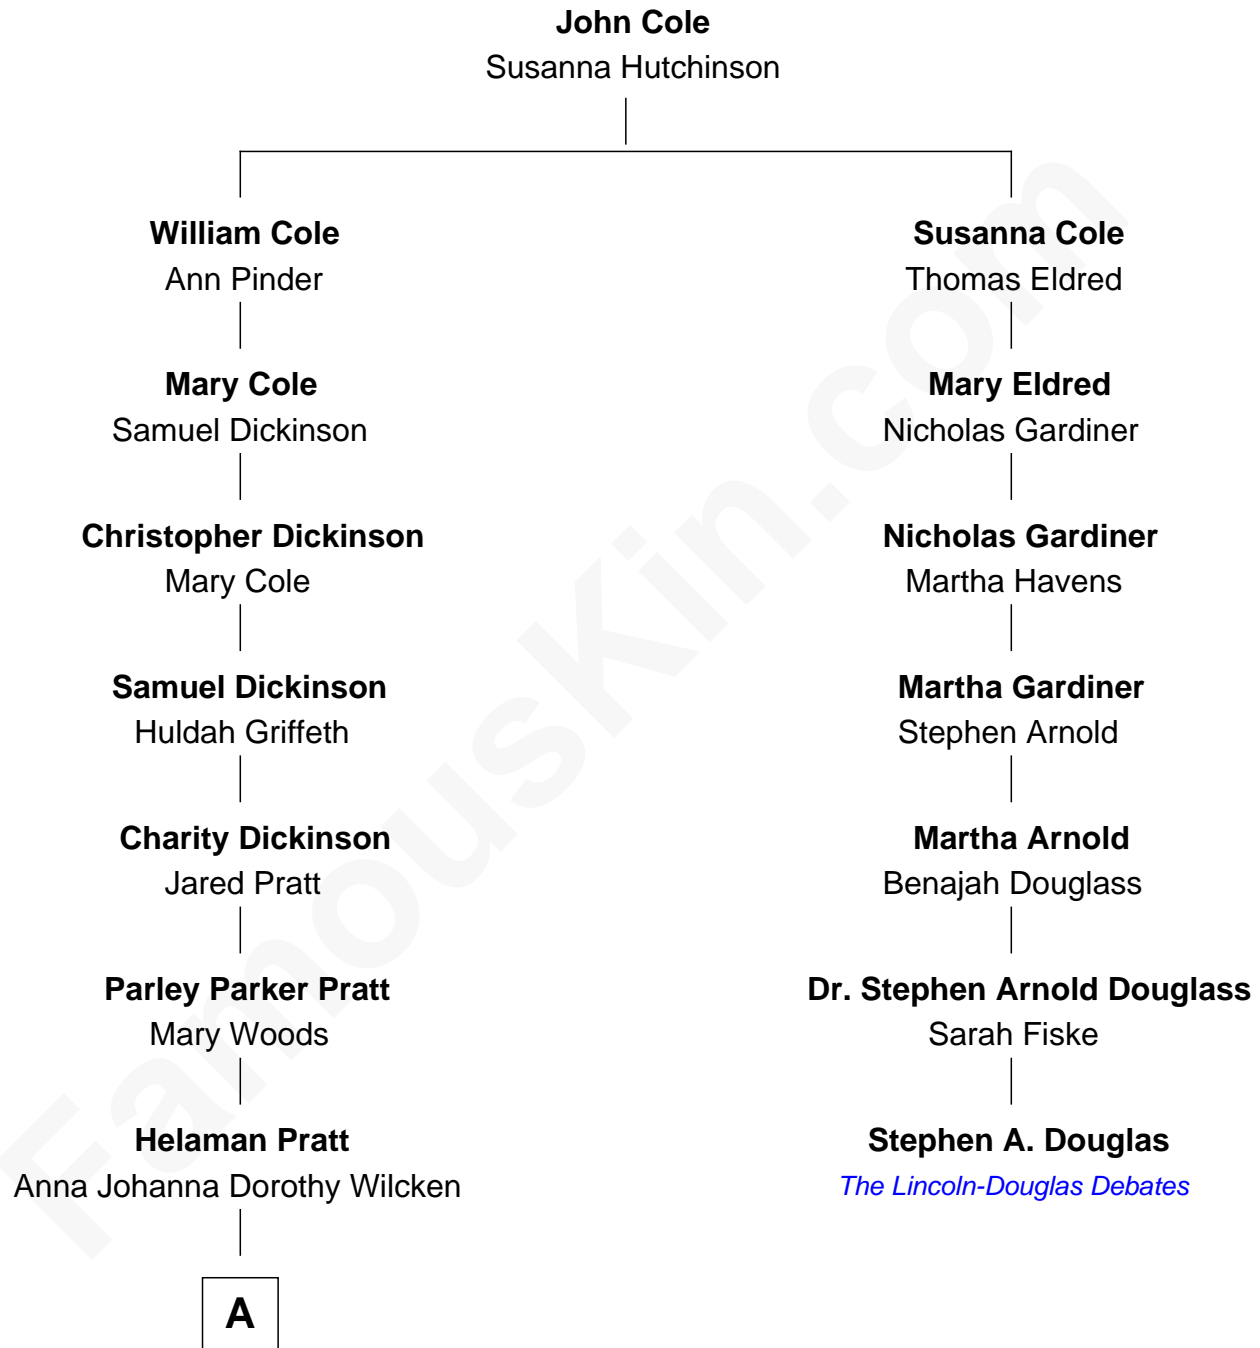

## Relationship Chart of

### Mitt Romney

70th Governor of Massachusetts

6th cousin 3 times removed of

**Stephen A. Douglas**

*Participated in Lincoln-Douglas Debates*

**A**

—  
**Anna Amelia Pratt**  
Gaskell Samuel Romney

—  
**George Wilcken Romney**  
Lenore Emily LaFount

—  
**Mitt Romney**  
*70th Governor of Massachusetts*

FamousKin.com