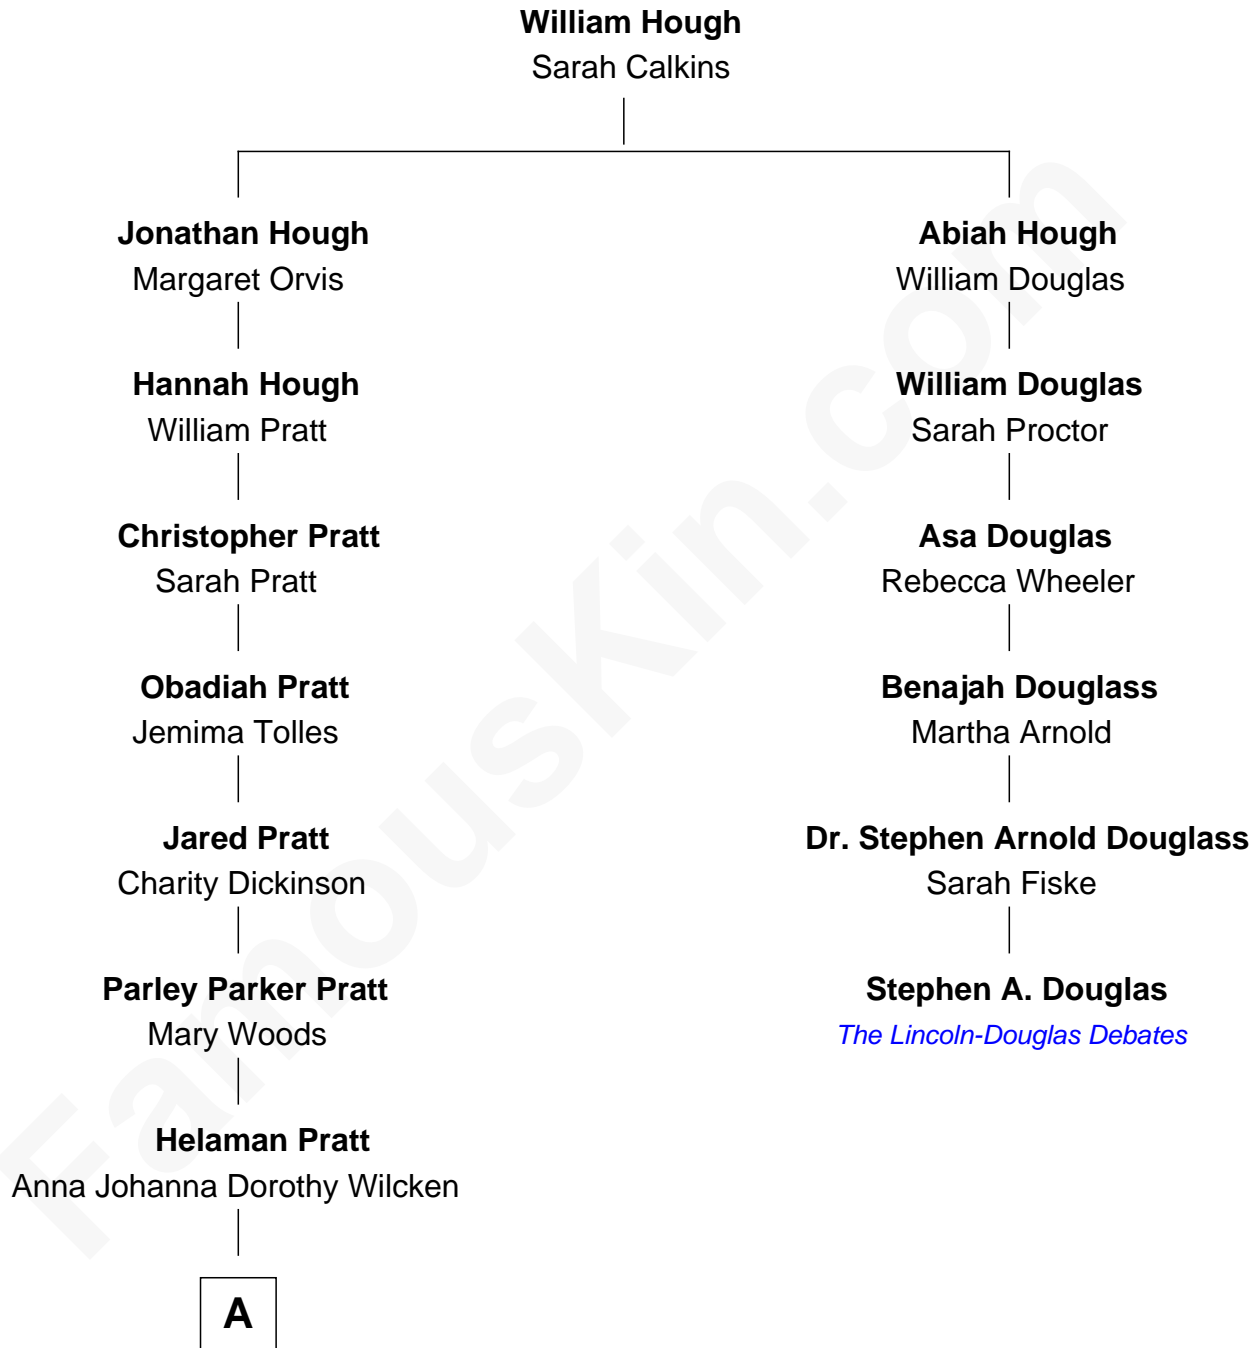

FamousKin.com

Relationship Chart of

Mitt Romney

70th Governor of Massachusetts

5th cousin 4 times removed of

Stephen A. Douglas

Participated in Lincoln-Douglas Debates

A

—
Anna Amelia Pratt
Gaskell Samuel Romney

—
George Wilcken Romney
Lenore Emily LaFount

—
Mitt Romney
70th Governor of Massachusetts

FamousKin.com