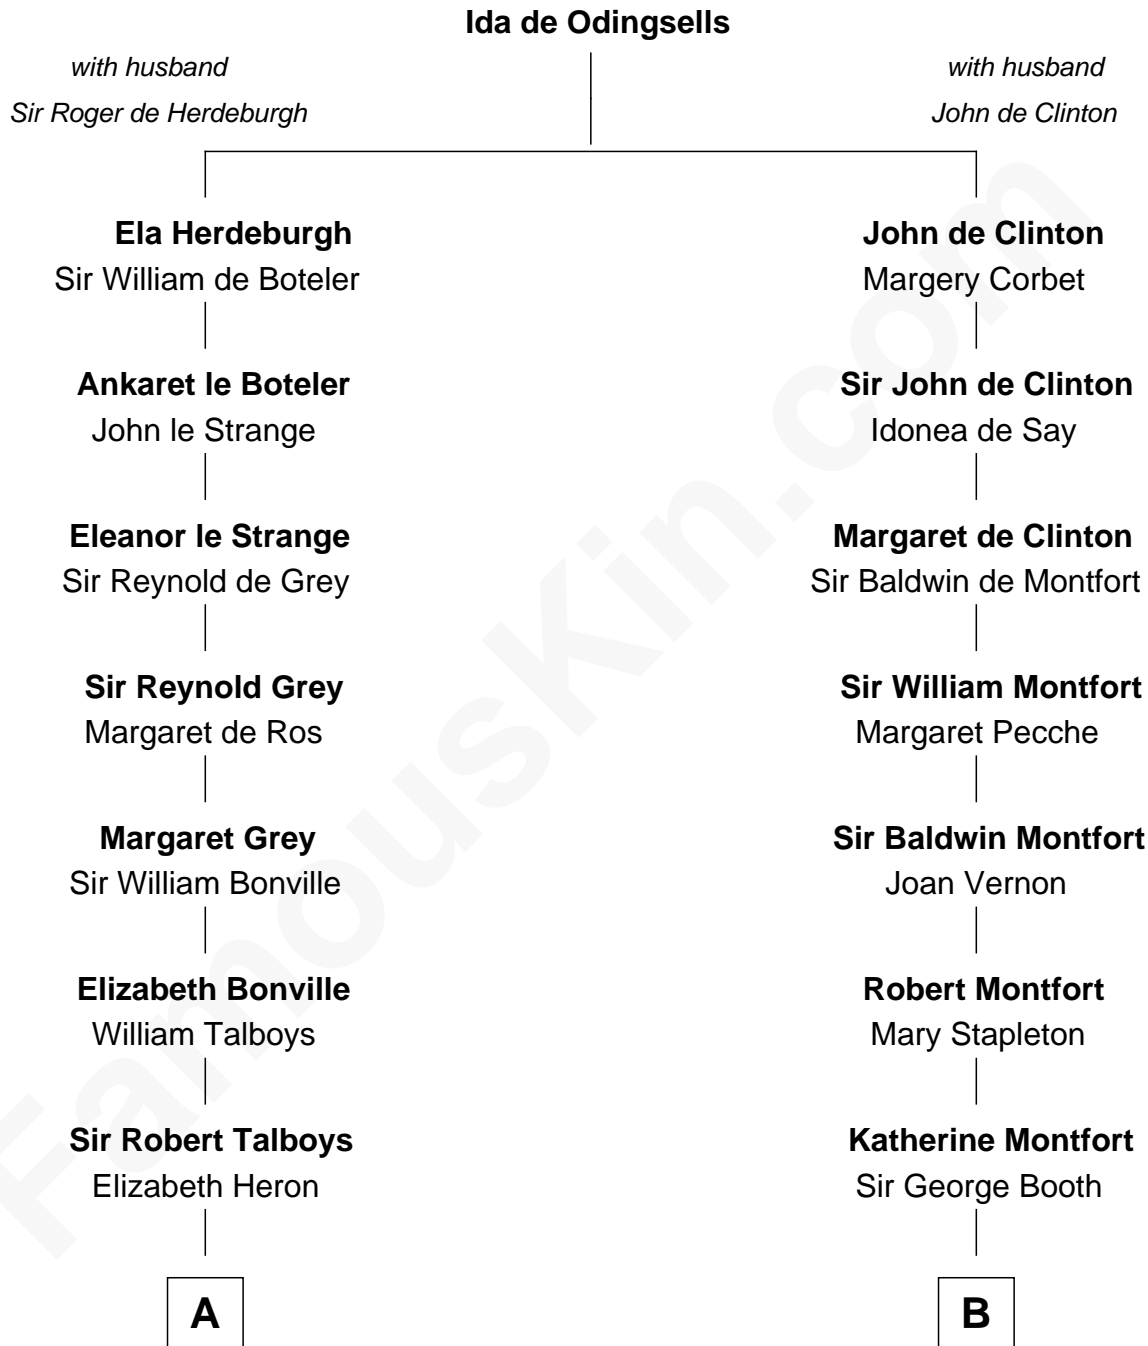

FamousKin.com

Relationship Chart of

Mitt Romney

70th Governor of Massachusetts

18th cousin 3 times removed of

Stephen A. Douglas

Participated in Lincoln-Douglas Debates

C

Clarissa Minerva Duzette

Lewis Robison

Charles Edward Robison

Rosetta Mary Berry

Alma Luella Robison

Harold Arundel LaFount

Lenore Emily LaFount

George Wilcken Romney